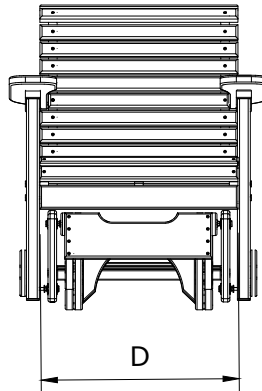

A	Overall Height	36"
B	Overall Depth	30"
C	Overall Width	30"
Weight 70Lbs.		

D	Seat Width	23"
E	Back Height	20"
F	Seat Depth	18"
G	Seat Height	18"
H	Armrest Height	28"

2 Plain Poly Glider Dimensions

01/23/ 2020