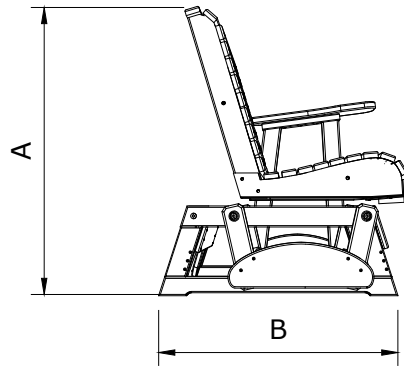

A	Overall Height	36"
B	Overall Depth	30"
C	Overall Width	30"
Weight 70Lbs.		

D	Seat Width	23"
E	Back Height	20"
F	Seat Depth	18"
G	Seat Height	18"
H	Armrest Height	28"

2 Plain Poly Glider Dimensions

01/23/ 2020