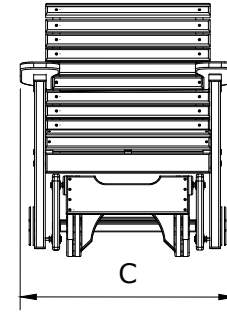

A	Overall Height	36"
B	Overall Depth	30"
C	Overall Width	30"
Weight 70Lbs.		

D	Seat Width	23"
E	Back Height	20"
F	Seat Depth	18"
G	Seat Height	18"
H	Armrest Height	28"

2 Plain Poly Glider Dimensions

01/23/ 2020