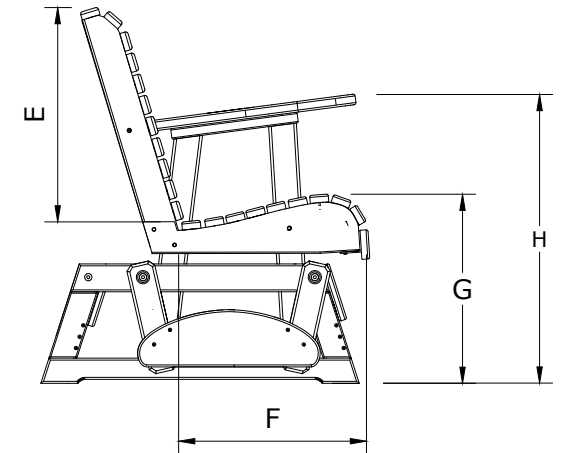

A	Overall Height	36"
B	Overall Depth	30"
C	Overall Width	30"
Weight 70Lbs.		

D	Seat Width	23"
E	Back Height	20"
F	Seat Depth	18"
G	Seat Height	18"
H	Armrest Height	28"

2 Plain Poly Glider Dimensions

01/23/ 2020