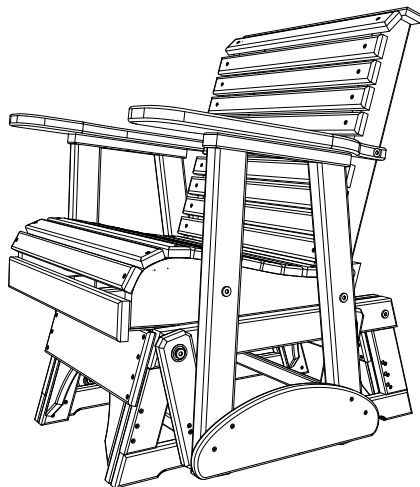

A	Overall Height	36"
B	Overall Depth	30"
C	Overall Width	30"
Weight 70Lbs.		

D	Seat Width	23"
E	Back Height	20"
F	Seat Depth	18"
G	Seat Height	18"
H	Armrest Height	28"

2 Plain Poly Glider Dimensions

01/23/ 2020