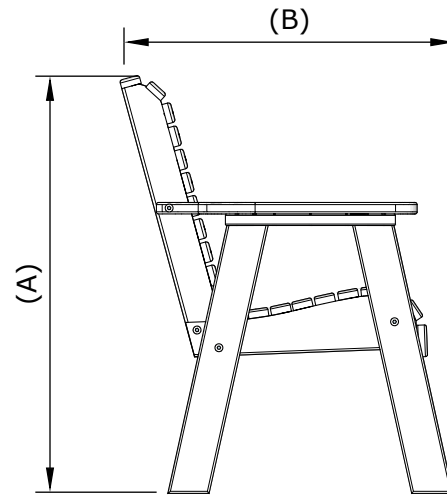

A	Overall Height	36"
B	Overall Depth	28 1/2"
C	Overall width	30"

D	Seat width	23"
E	Armrest height	25"
F	Back height	20 1/2"
G	Seat height in back	15 1/2"
H	Seat depth	17 1/2"
I	Seat height in front	18"

2 Plain Poly Bench Dimensions

01/23/ 2020

R.M.