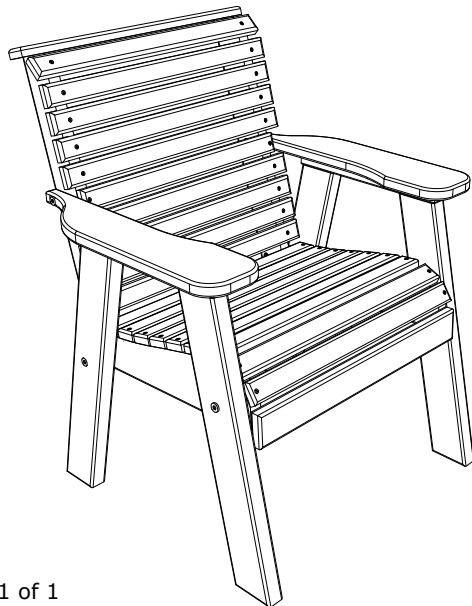

A	Overall Height	36"
B	Overall Depth	28 1/2"
C	Overall width	30"

D	Seat width	23"
E	Armrest height	25"
F	Back height	20 1/2"
G	Seat height in back	15 1/2"
H	Seat depth	17 1/2"
I	Seat height in front	18"

2 Plain Poly Bench Dimensions

01/23/ 2020

R.M.