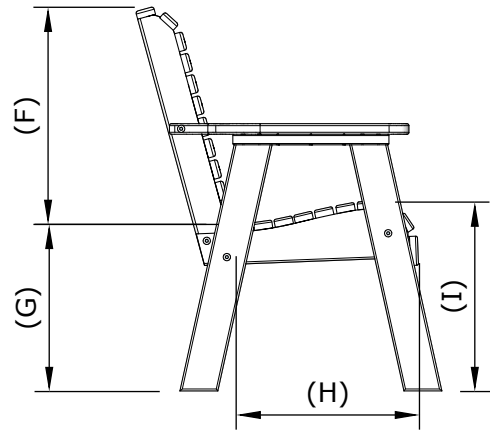

A	Overall Height	36"
B	Overall Depth	28 1/2"
C	Overall width	30"

D	Seat width	23"
E	Armrest height	25"
F	Back height	20 1/2"
G	Seat height in back	15 1/2"
H	Seat depth	17 1/2"
I	Seat height in front	18"

2 Plain Poly Bench Dimensions

01/23/ 2020

R.M.