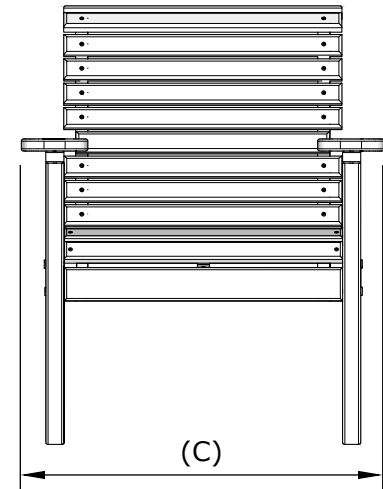

A	Overall Height	36"
B	Overall Depth	28 1/2"
C	Overall width	30"

D	Seat width	23"
E	Armrest height	25"
F	Back height	20 1/2"
G	Seat height in back	15 1/2"
H	Seat depth	17 1/2"
I	Seat height in front	18"

2 Plain Poly Bench Dimensions

01/23/ 2020

R.M.