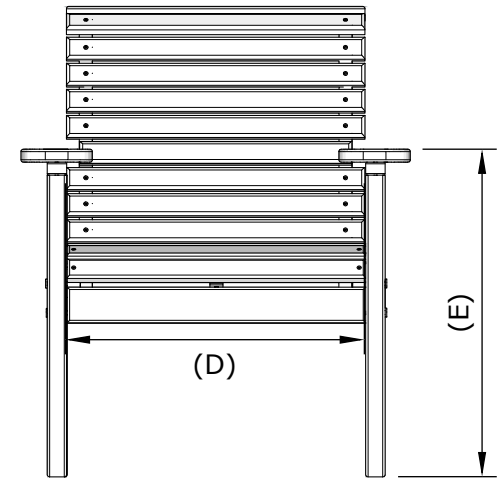

A	Overall Height	36"
B	Overall Depth	28 1/2"
C	Overall width	30"

D	Seat width	23"
E	Armrest height	25"
F	Back height	20 1/2"
G	Seat height in back	15 1/2"
H	Seat depth	17 1/2"
I	Seat height in front	18"

2 Plain Poly Bench Dimensions

01/23/ 2020

R.M.