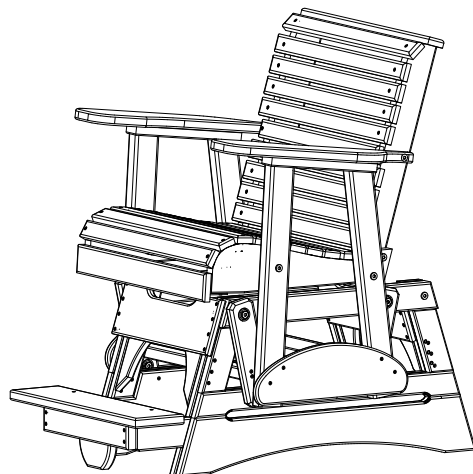

A	Overall Height	41-1/2"
B	Overall Depth	40-1/4"
C	Overall Width	30"
Weight 90Lbs.		

D	Seat Width	23"
E	Back Height	20"
F	Seat Depth	18"
G	Seat Height	23-1/2"
H	Armrest Height	33-1/2"
I	Footrest Height	6-1/2"

2 Plain Balcony Poly Glider Dimensions

02/21/ 2020

R.M.