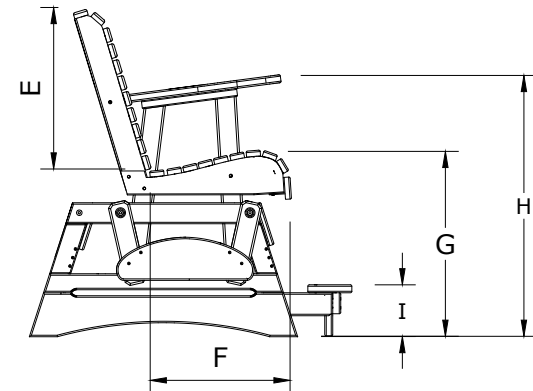

A	Overall Height	41-1/2"
B	Overall Depth	40-1/4"
C	Overall Width	30"
Weight 90Lbs.		

D	Seat Width	23"
E	Back Height	20"
F	Seat Depth	18"
G	Seat Height	23-1/2"
H	Armrest Height	33-1/2"
I	Footrest Height	6-1/2"

2 Plain Balcony Poly Glider Dimensions

02/21/ 2020

R.M.