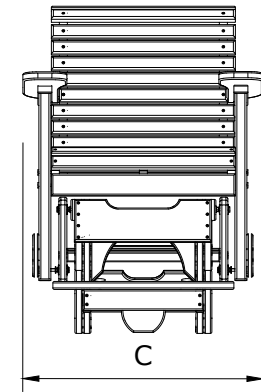

A	Overall Height	41-1/2"
B	Overall Depth	40-1/4"
C	Overall Width	30"
Weight 90Lbs.		

D	Seat Width	23"
E	Back Height	20"
F	Seat Depth	18"
G	Seat Height	23-1/2"
H	Armrest Height	33-1/2"
I	Footrest Height	6-1/2"

2 Plain Balcony Poly Glider Dimensions

02/21/ 2020

R.M.