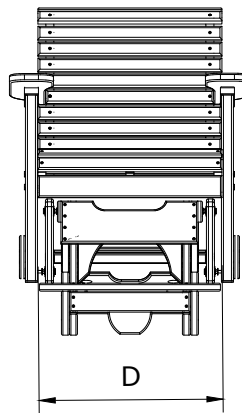

A	Overall Height	41-1/2"
B	Overall Depth	40-1/4"
C	Overall Width	30"
Weight 90Lbs.		

D	Seat Width	23"
E	Back Height	20"
F	Seat Depth	18"
G	Seat Height	23-1/2"
H	Armrest Height	33-1/2"
I	Footrest Height	6-1/2"

2 Plain Balcony Poly Glider Dimensions

02/21/ 2020

R.M.