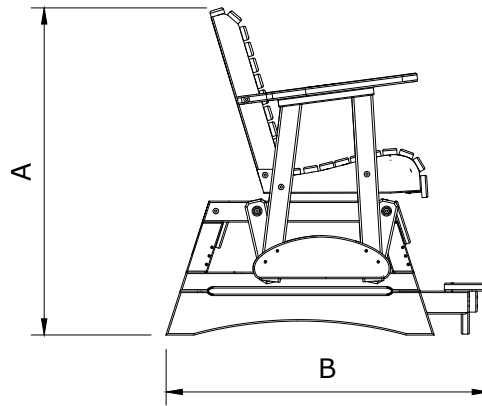

A	Overall Height	41-1/2"
B	Overall Depth	40-1/4"
C	Overall Width	30"
Weight 90Lbs.		

D	Seat Width	23"
E	Back Height	20"
F	Seat Depth	18"
G	Seat Height	23-1/2"
H	Armrest Height	33-1/2"
I	Footrest Height	6-1/2"

2 Plain Balcony Poly Glider Dimensions

02/21/ 2020

R.M.