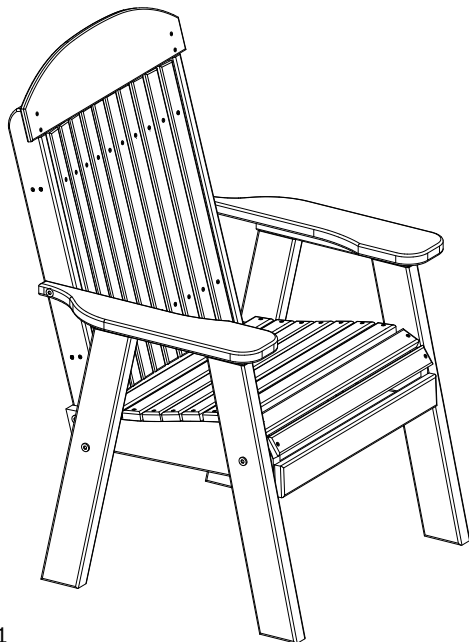

A	Overall height	43 1/2"
B	Overall depth	29"
C	Overall width	30"
Weight 43 Lbs.		

D	Armrest height	25"
E	Seat width	23"
F	Back height	27"
G	Seat height in back	15 1/2"
H	Seat depth	18"
I	Seat height in front	18"

2' Classic Poly Bench Dimensions

01/23/ 2020

R.M.