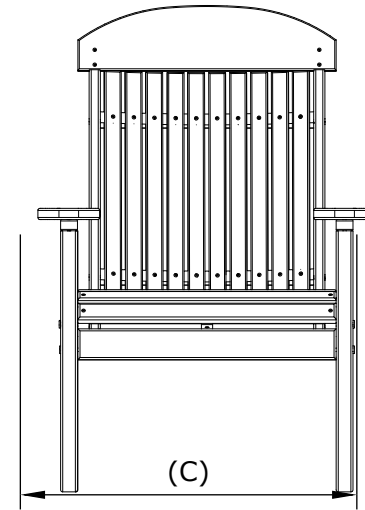

A	Overall height	43 1/2"
B	Overall depth	29"
C	Overall width	30"
Weight 43 Lbs.		

D	Armrest height	25"
E	Seat width	23"
F	Back height	27"
G	Seat height in back	15 1/2"
H	Seat depth	18"
I	Seat height in front	18"

2' Classic Poly Bench Dimensions

01/23/ 2020

R.M.