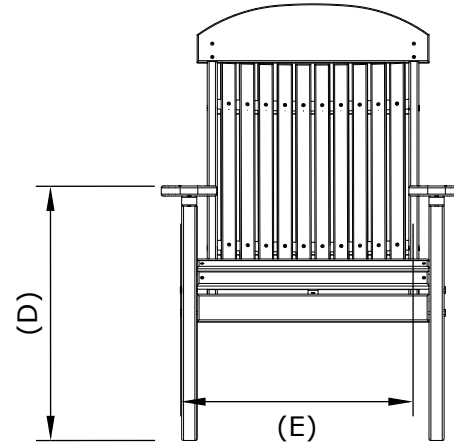

A	Overall height	43 1/2"
B	Overall depth	29"
C	Overall width	30"
Weight 43 Lbs.		

D	Armrest height	25"
E	Seat width	23"
F	Back height	27"
G	Seat height in back	15 1/2"
H	Seat depth	18"
I	Seat height in front	18"

2' Classic Poly Bench Dimensions

01/23/ 2020

R.M.