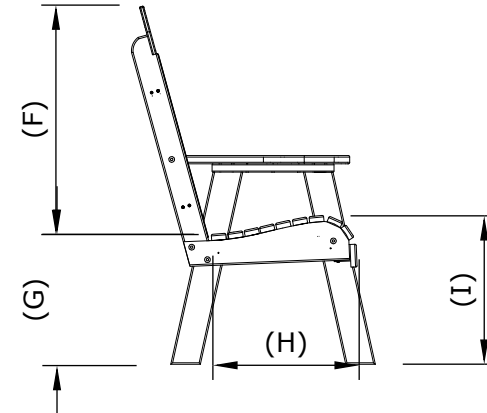

A	Overall height	43 1/2"
B	Overall depth	29"
C	Overall width	30"
Weight 43 Lbs.		

D	Armrest height	25"
E	Seat width	23"
F	Back height	27"
G	Seat height in back	15 1/2"
H	Seat depth	18"
I	Seat height in front	18"

2' Classic Poly Bench Dimensions

01/23/ 2020

R.M.