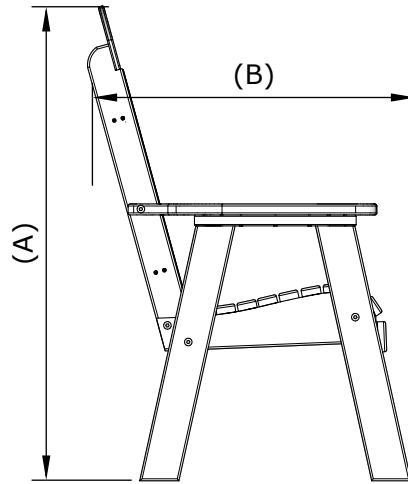

A	Overall height	43 1/2"
B	Overall depth	29"
C	Overall width	30"
Weight 43 Lbs.		

D	Armrest height	25"
E	Seat width	23"
F	Back height	27"
G	Seat height in back	15 1/2"
H	Seat depth	18"
I	Seat height in front	18"

2' Classic Poly Bench Dimensions

01/23/ 2020

R.M.