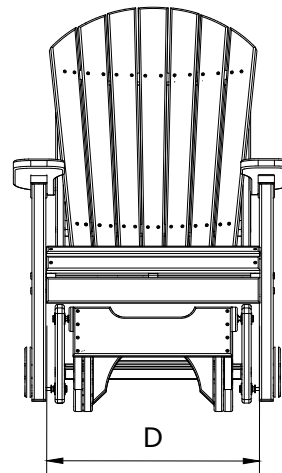

A	Overall Height	43"
B	Overall Depth	30"
C	Overall Width	30"
Weight 69Lbs.		

D	Seat Width	23"
E	Back Height	28"
F	Seat Depth	18"
G	Seat Height	18"
H	Armrest Height	28"

2' Adirondack Poly Glider Dimensions