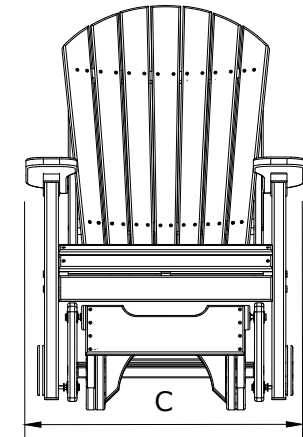

A	Overall Height	43"
B	Overall Depth	30"
C	Overall Width	30"
Weight 69Lbs.		

D	Seat Width	23"
E	Back Height	28"
F	Seat Depth	18"
G	Seat Height	18"
H	Armrest Height	28"

2' Adirondack Poly Glider Dimensions