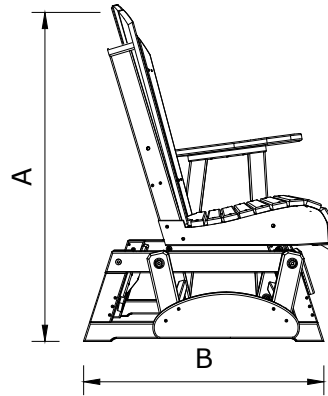

A	Overall Height	43"
B	Overall Depth	30"
C	Overall Width	30"
Weight 69Lbs.		

D	Seat Width	23"
E	Back Height	28"
F	Seat Depth	18"
G	Seat Height	18"
H	Armrest Height	28"

2' Adirondack Poly Glider Dimensions