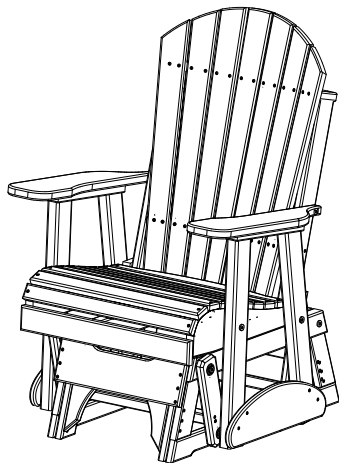

A	Overall Height	43"
B	Overall Depth	30"
C	Overall Width	30"
Weight 69Lbs.		

D	Seat Width	23"
E	Back Height	28"
F	Seat Depth	18"
G	Seat Height	18"
H	Armrest Height	28"

2' Adirondack Poly Glider Dimensions