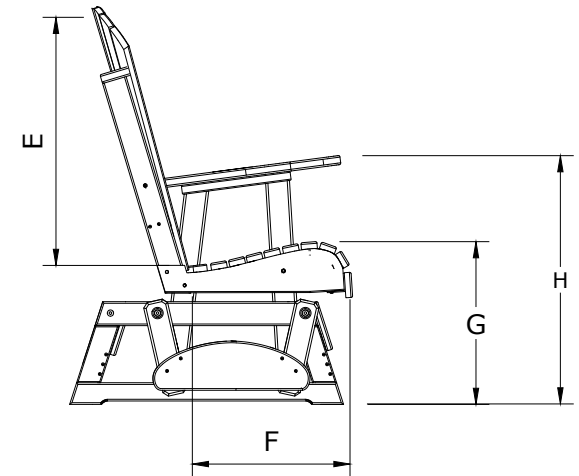

A	Overall Height	43"
B	Overall Depth	30"
C	Overall Width	30"
Weight 69Lbs.		

D	Seat Width	23"
E	Back Height	28"
F	Seat Depth	18"
G	Seat Height	18"
H	Armrest Height	28"

2' Adirondack Poly Glider Dimensions