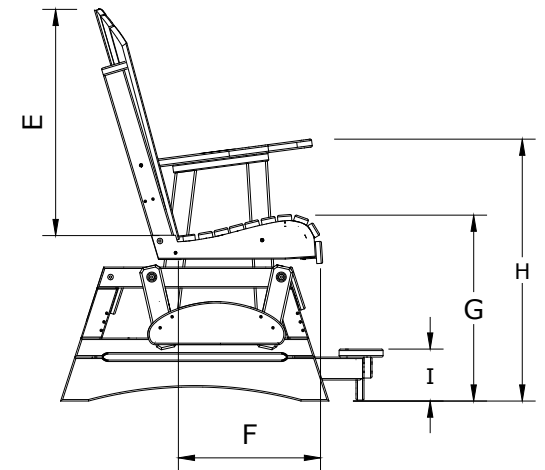

A	Overall Height	48-1/2"
B	Overall Depth	40-1/4"
C	Overall Width	30"
Weight 89Lbs.		

D	Seat Width	23"
E	Back Height	28"
F	Seat Depth	18"
G	Seat Height	23-1/2"
H	Armrest Height	33-1/2"
I	Footrest Height	6-1/2"

2' Adirondack Balcony Poly Glider Dimensions

02/21/ 2020

R.M.