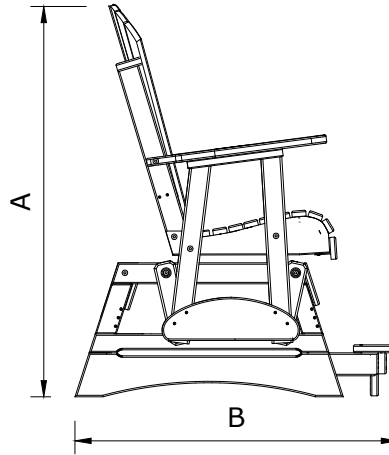

A	Overall Height	48-1/2"
B	Overall Depth	40-1/4"
C	Overall Width	30"
Weight 89Lbs.		

D	Seat Width	23"
E	Back Height	28"
F	Seat Depth	18"
G	Seat Height	23-1/2"
H	Armrest Height	33-1/2"
I	Footrest Height	6-1/2"

2' Adirondack Balcony Poly Glider Dimensions

02/21/ 2020

R.M.