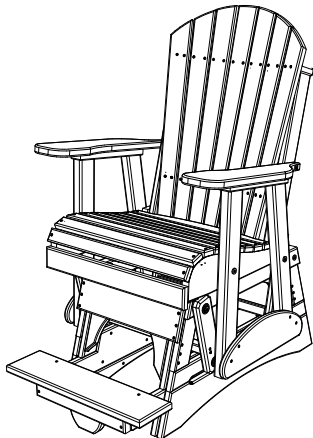

A	Overall Height	48-1/2"
B	Overall Depth	40-1/4"
C	Overall Width	30"
Weight 89Lbs.		

D	Seat Width	23"
E	Back Height	28"
F	Seat Depth	18"
G	Seat Height	23-1/2"
H	Armrest Height	33-1/2"
I	Footrest Height	6-1/2"

2' Adirondack Balcony Poly Glider Dimensions

02/21/ 2020

R.M.