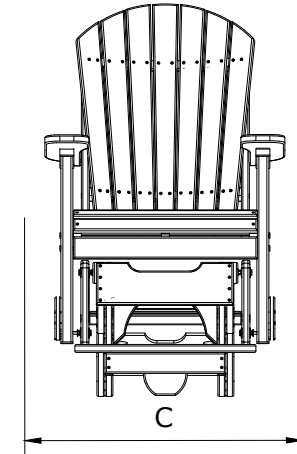

A	Overall Height	48-1/2"
B	Overall Depth	40-1/4"
C	Overall Width	30"
Weight 89Lbs.		

D	Seat Width	23"
E	Back Height	28"
F	Seat Depth	18"
G	Seat Height	23-1/2"
H	Armrest Height	33-1/2"
I	Footrest Height	6-1/2"

2' Adirondack Balcony Poly Glider Dimensions

02/21/ 2020

R.M.