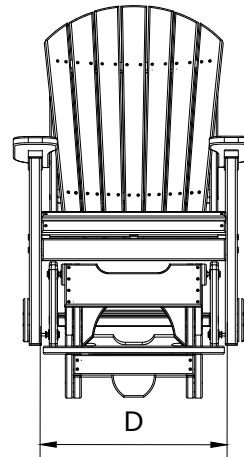

A	Overall Height	48-1/2"
B	Overall Depth	40-1/4"
C	Overall Width	30"
Weight 89Lbs.		

D	Seat Width	23"
E	Back Height	28"
F	Seat Depth	18"
G	Seat Height	23-1/2"
H	Armrest Height	33-1/2"
I	Footrest Height	6-1/2"

2' Adirondack Balcony Poly Glider Dimensions

02/21/ 2020

R.M.