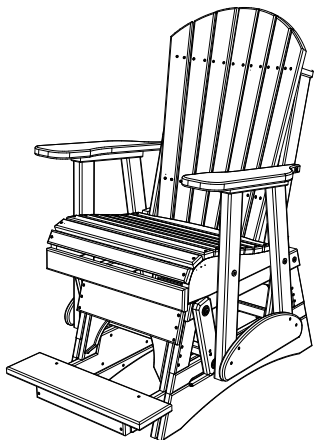

A	Overall Height	48-1/2"
B	Overall Depth	40-1/4"
C	Overall Width	30"
Weight 89Lbs.		

D	Seat Width	23"
E	Back Height	28"
F	Seat Depth	18"
G	Seat Height	23-1/2"
H	Armrest Height	33-1/2"
I	Footrest Height	6-1/2"

2' Adirondack Balcony Poly Glider Dimensions

01/23/ 2020

R.M.