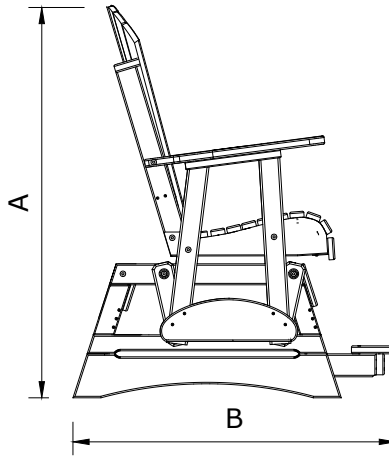

A	Overall Height	48-1/2"
B	Overall Depth	40-1/4"
C	Overall Width	30"
Weight 89Lbs.		

D	Seat Width	23"
E	Back Height	28"
F	Seat Depth	18"
G	Seat Height	23-1/2"
H	Armrest Height	33-1/2"
I	Footrest Height	6-1/2"

2' Adirondack Balcony Poly Glider Dimensions

01/23/ 2020

R.M.