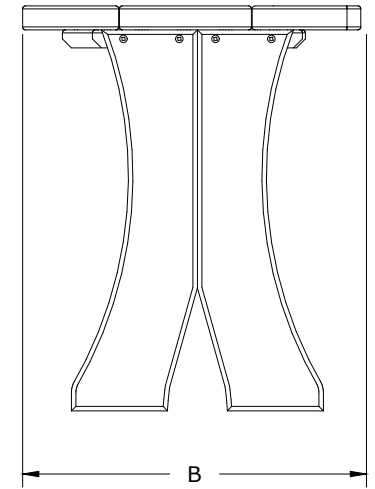

A	Overall Height	17"
B	Overall Depth	15-1/2"
C	Overall width	28
Weight 16 Lbs.		

28 Poly Table Bench Dimensions

10/27/ 2017

R.M.