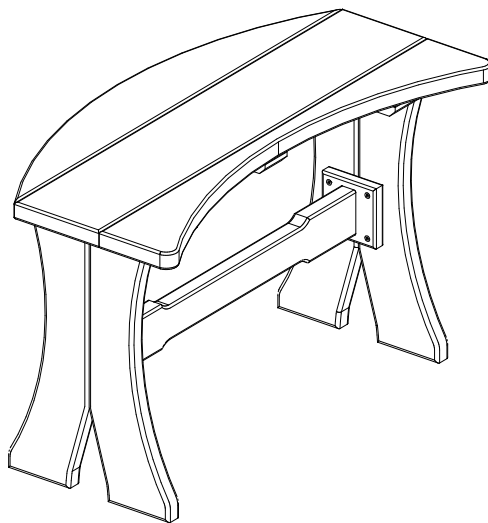

A	Overall Height	17"
B	Overall Depth	15-1/2"
C	Overall width	28
Weight 16 Lbs.		

28 Poly Table Bench Dimensions

10/27/ 2017

R.M.