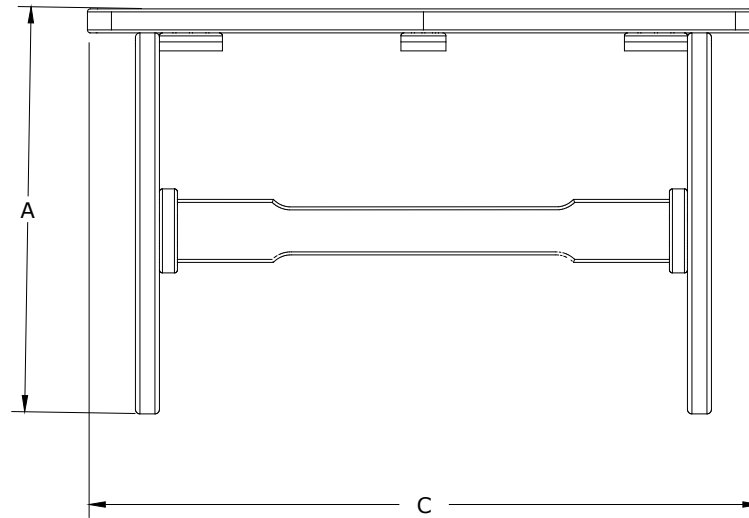

A	Overall Height	17"
B	Overall Depth	15-1/2"
C	Overall width	28
Weight 16 Lbs.		

28 Poly Table Bench Dimensions

10/27/ 2017

R.M.