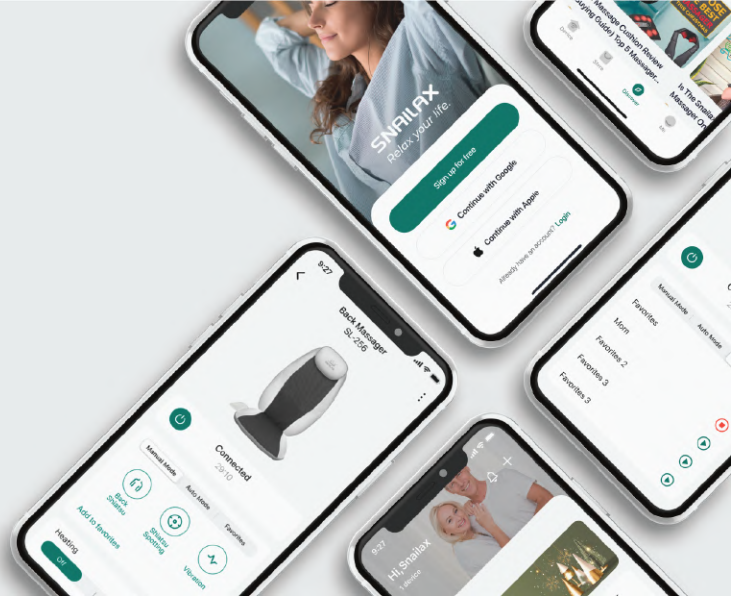

benefits of a relaxing massage in the comfort of your own home.

At Snailax, we are dedicated to providing our customers with the best possible experience. If you have any questions or concerns, or if there's anything we can do to better serve you, please don't hesitate to contact us. We're here to help you slow down and relax, and make the most of your time.

**Our Slogan: Relax your life.**

Snailax app is an innovative platform for managing your smart massage devices. It provides a seamless connection between your phone and the devices, allowing for quick and easy interaction.

With the app, you have complete control over your and your family's health data and can easily track your progress. The app is user-friendly, with linked control and easy-to-use features that make it simple to operate the devices. Additionally, Snailax app allows for the personalization of massage modes to fit your specific needs and preferences.

The app's Quality Mall features a wide selection of high-tech and cost-effective massage devices, ensuring that you can find the best product to meet your needs and improve your overall quality of life. Whether you are looking to track your health, manage your health data or find a top-quality massage device, Snailax app is the right platform for you.