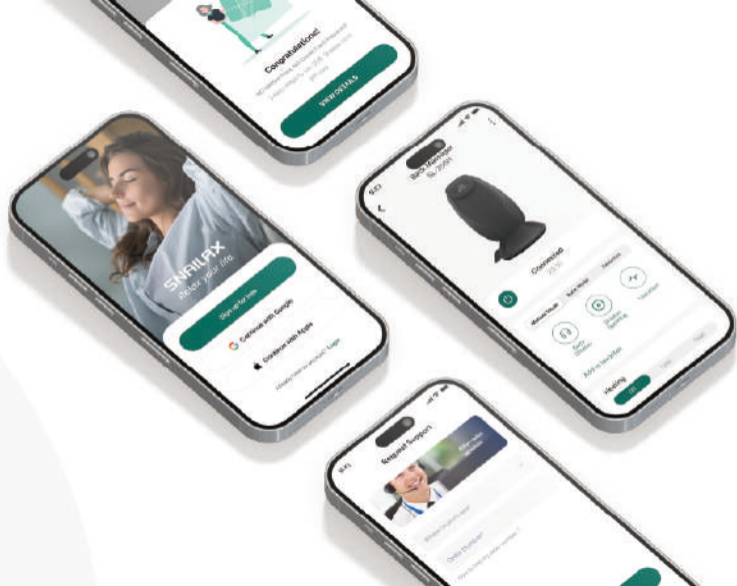

Snailax app is your smart massage device management platform, through Snailax app, you can complete the convenient and fast interaction between your phone and smart massage devices. Through Snailax app, you can also manage and customize your and your family's smart health data and shop for high quality massage devices.

- | Linked control, easy to use Quickly grasp the addition and operation of devices
- | Personalization, according to your preference According to their own habits, set personalized massage mode
- | Quality Mall, the best selection of high-quality technology and cost-effective combination, to give you quality of life