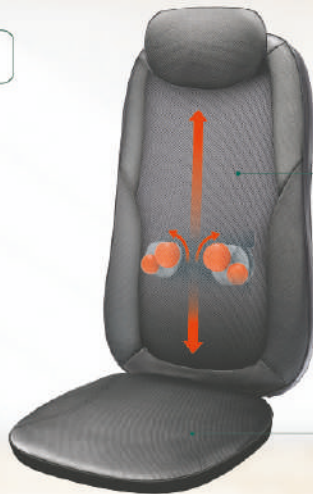

REMOTE

Full message customization at your fingertips

HEATING

Soothing warmth for comfort.

VIBRATION

Relaxing seat cushion massage.