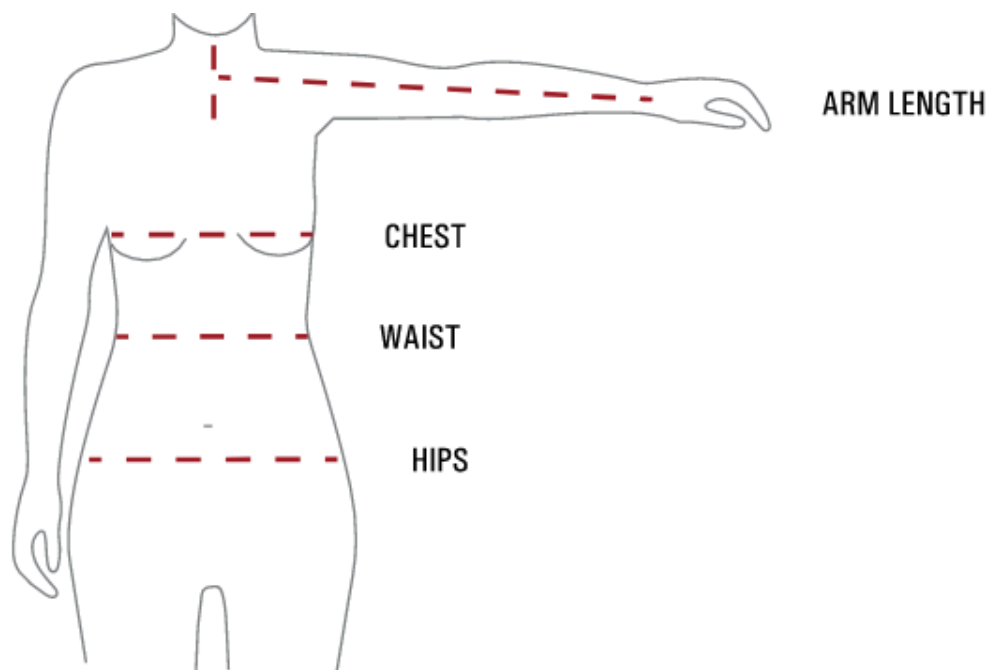

Men's Clothing	Chest	Waist	Sleeve
XXS (38)	86cm	71cm	81cm
XS (42)	90cm	71cm	83cm
S (46)	94cm	76cm	83cm
M (50)	102cm	81cm	86cm
L (54)	109cm	86cm	89cm
XL (58)	117cm	91cm	91cm
XXL (62)	122cm	96cm	91cm

N.B. The table above shows body measurements not garment measurements.

For Arm length measure from the centre back of your neck to your wrist.

Measure the full circumference of your Chest just below your armpits.

For your Waist find the top of your hip and measure the full circumference.

N.B. The table above shows body measurements not garment measurements.

For Arm length measure from the centre back of your neck to your wrist.

Measure the full circumference of your Chest just below your armpits.

For your Waist find the top of your hip and measure the full circumference.