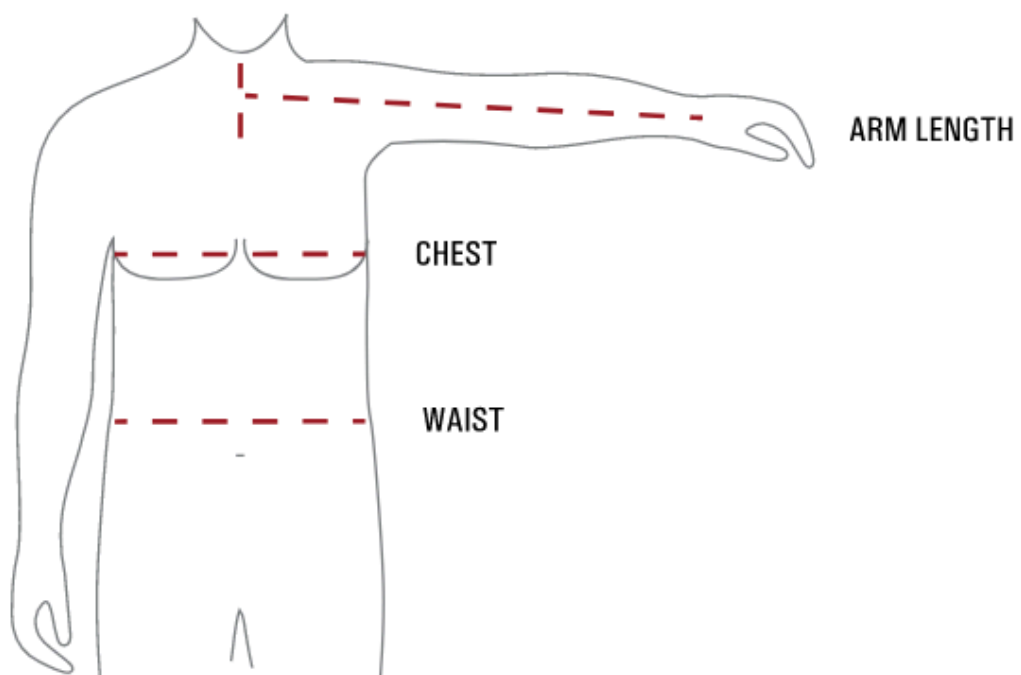

Men's Clothing	Chest	Waist	Sleeve
XXS (38)	86cm	71cm	81cm
XS (42)	90cm	71cm	83cm
S (46)	94cm	76cm	83cm
M (50)	102cm	81cm	86cm
L (54)	109cm	86cm	89cm
XL (58)	117cm	91cm	91cm
XXL (62)	122cm	96cm	91cm

N.B. The table above shows body measurements not garment measurements.

For Arm length measure from the centre back of your neck to your wrist.

Measure the full circumference of your Chest just below your armpits.

For your Waist find the top of your hip and measure the full circumference.

N.B. The table above shows body measurements not garment measurements.

For Arm length measure from the centre back of your neck to your wrist.

Measure the full circumference of your Chest just below your armpits.

For your Waist find the top of your hip and measure the full circumference.