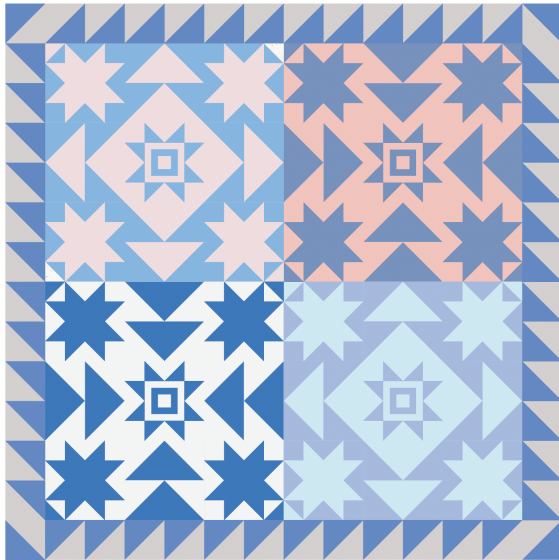

EVERETT STAR QUILT

Color Inspiration in Bella Solids

EVERETT STAR QUILT BABY SIZE 42" x 42"

FQ Frenzy

(8) FQs - Summer Sky, Baby Pink, Blue, Bubble Gum, Cornflower, Feather, Baby Blue, Frost

HST Border - (1) 1/2 yard of each - 30's Blue and Fog

Large Bars - Ochre

Small Bars - Cheddar

Center Square - Yellow

HST Border - (1) 1/2 yard of each - Little Blue Boy and Bronze

EVERETT STAR QUILT

Color Inspiration in Bella Solids

EVERETT STAR QUILT THROW SIZE 60" x 60"

EVERETT STAR QUILT

Color Inspiration in Bella Solids

EVERETT STAR QUILT LARGE THROW SIZE 78" x 78"

FQ Frenzy

(32) FQs - Little Boy Blue, Baby Pink, Sisters Pink, Surf, Tranquil Aqua, Parfait Pink, Bubble Gum, Lt Blue, Amelia Pink, Bright Sky, Imperial Blue, 30s Pink, Fuchsia, Lapis, Azure, Bettys Pink, Chrysanthemum, Amelia Blue, Dusk, Petunia, Sweet Pea, Cobalt, Bettys Blue, Violet, Cyclamen, 30s Blue, Night Sky, Iris, Vivid Violet, Periwinkle, Lavender, Amelia Lavender

3 3/4 yards - Baby Pink

HST Border - (1) 3/4 yard - Skylight
(4) FQs - Pale Pink, Baby Pink, Sisters Pink and Bubble Gum

EVERETT STAR QUILT

Color Inspiration in Bella Solids

EVERETT STAR QUILT LARGE THROW SIZE 78" x 78"