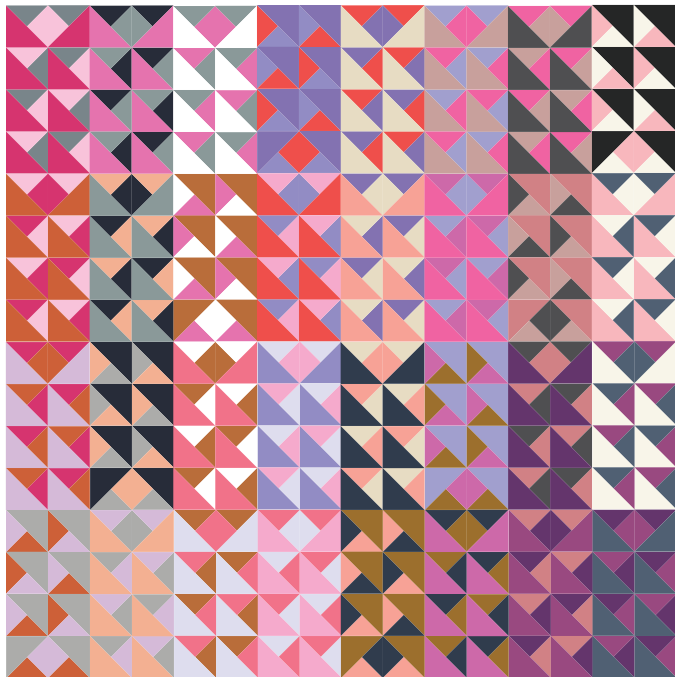

Colors are in order from 1 - 34:

Pale Pink, Baby Pink, Bunny Hill Pink, Rose Water, Coral Rose, Blush, Rhubarb, Kansas Red, Burgundy, Deep Burgundy, Merlot, Sisters Pink, Princess, Bettys Pink, Pink, Honeysuckle, Raspberry, Lipstick, Azalea, Popsicle, Chrysanthemum, Rose, 30s Pink, Parfait Pink, Amelia Pink, Fucshia, Shocking Pink, Pomegranate, Barn Door, Boysenberry, Sangria, Garnet, Berrylicious, Magenta

Colors are in order from 1 - 34:

Electric Lemon, Golden Wheat, Tangerine, Bubble Gum, Popsicle, Violet, Cyclamen, Chrysanthemum, Pale Pink, Mango, Cheddar, Baby Yellow, Sunshine, Daffodil, Amelia Apricot, Nectar, Bunny Hill Pink, 30s Pink, Iris, Prune, Parfait Pink, Rose Water, Geranium, Amelia Orange, Sunflower, Lemon, Orange, Cayenne, Coral Rose, Amelia Pink, Eggplant, Plum, Fuschia, Blush

COLOR CHAOS QUILT

Color Inspiration in Bella Solids

COLOR EXPLOSION DESIGN OPTION - Random Color Placement

Colors are in order from 1 - 34:

Steel, Parfait Pink, Shocking Pink, Longhorn, Freesia, Gray, Peach, Midnight, Silver, Petal Pink, Bleached White, Amber, Rose, Ash, Amelia Pink, Amelia Lavendar, Geranium, Hyacinth, Natural, Carnation, American Blue, Caramel, Lotus, Wisteria, Fuchsia, Bunny Hill Pink, Lead, Rose Water, Iris, Cyclamen, Indigo, Porcelain, Princess, Super Black