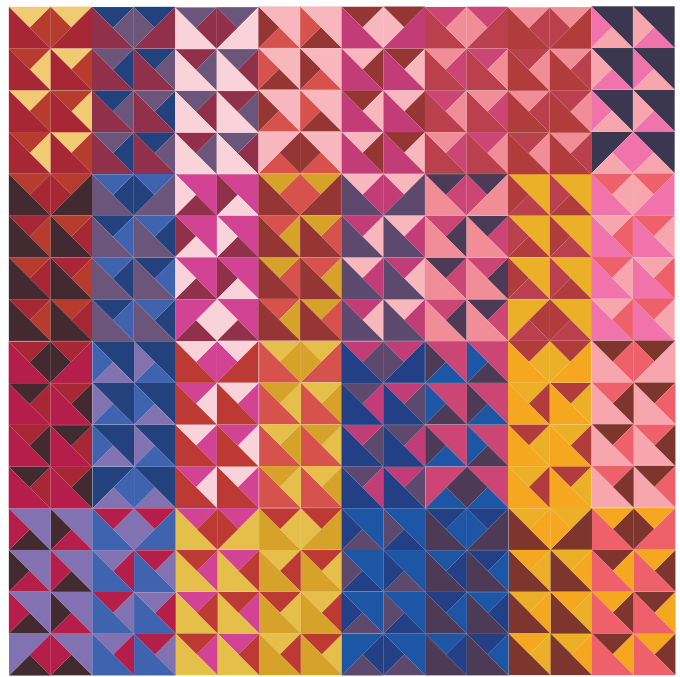

COLOR CHAOS QUILT

Color Inspiration in Bella Solids

COLOR EXPLOSION DESIGN OPTION - Random Color Placement

Colors are in order from 1 - 34:

Steel, Parfait Pink, Shocking Pink, Longhorn, Freesia, Gray, Peach, Midnight, Silver, Petal Pink, Bleached White, Amber, Rose, Ash, Amelia Pink, Amelia Lavendar, Geranium, Hyacinth, Natural, Carnation, American Blue, Caramel, Lotus, Wisteria, Fuchsia, Bunny Hill Pink, Lead, Rose Water, Iris, Cyclamen, Indigo, Porcelain, Princess, Super Black