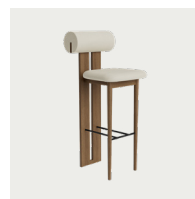

HIPPO BAR CHAIR — 2023

KRISTIAN SOFUS HANSEN & TOMMY HYLDAHL

YEAR

2023

ENVIRONMENT

Indoor

CATEGORY

Seating

MADE IN

Latvia

MATERIAL

Seat is made of plywood and cut foam. Backrest is made of FSC certified solid oak and cut foam and legs are made of FSC certified solid oak. Coated with water-based clear lacquer. Footrest made of iron.

FRAME

Natural Oak   Light Smoked Oak
Black Oak   Dark Smoked Oak

UPHOLSTERY

CAT 1   CAT 2
Grain   Barnum
Cura   Breeze Fusion
Velvet   Savoy
Nina   Canvas
Fame   Ultra
Remix
Megan

CAT 3   CAT 4
Fiord   Baru
Hallingdal   Spectrum/Noir
Savanna   Dunes

Steelcut Trio
Zero*
Moss
Safire

COM/COL Available on request.

CARE

Follow care instructions on norr11.com/professionals

WARRANTY

5 years

WEIGHT

Bar Chair - Counter Height 65 cm

Net Weight: 9,4 kg | Gross Weight: 10,6 kg

Bar Chair - Bar Height 75 cm

Net Weight: 9,8 kg | Gross Weight: 11,0 kg

PACKAGING DIMENSIONS

Bar Chair - Counter Height 65 cm

TBD

Bar Chair - Bar Height 75 cm

TBD

The Hippo Bar Chair is a bar version of the iconic Hippo Chair. The chair stands on two sturdy legs and a wooden profile connecting the seat and back which in stark contrast to the soft shapes is hard-lined and strong. The iron footrest provides extra comfort. The Hippo Bar Chair comes in two heights of 65 cm and 75 cm.

BAR HEIGHT

DIMENSIONS

Bar Chair - Counter Height 65 cm

W 47,5 cm / D 59 cm / H 106,5 cm / SH 65 cm

Bar Chair - Bar Height 75 cm

W 47,5 cm / D 59 cm / H 119 cm / SH 75 cm

NORR11