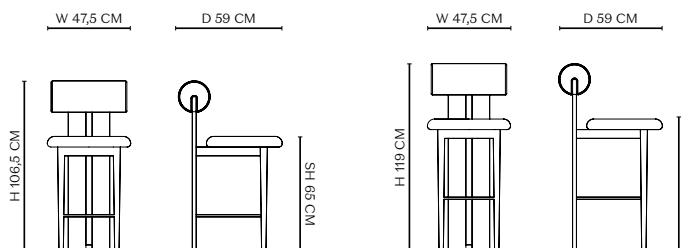

DIMENSIONS

Bar Chair - Counter Height 65 cm

W 47,5 cm / D 59 cm / H 106,5 cm / SH 65 cm

Bar Chair - Bar Height 75 cm

W 47,5 cm / D 59 cm / H 119 cm / SH 75 cm