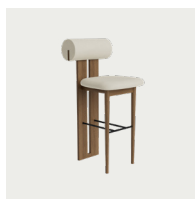

The Hippo Bar Chair is a bar version of the iconic Hippo Chair. The chair stands on two sturdy legs and a wooden profile connecting the seat and back which in stark contrast to the soft shapes is hard-lined and strong. The iron footrest provides extra comfort. The Hippo Bar Chair comes in two heights of 65 cm and 75 cm.

COUNTER HEIGHT