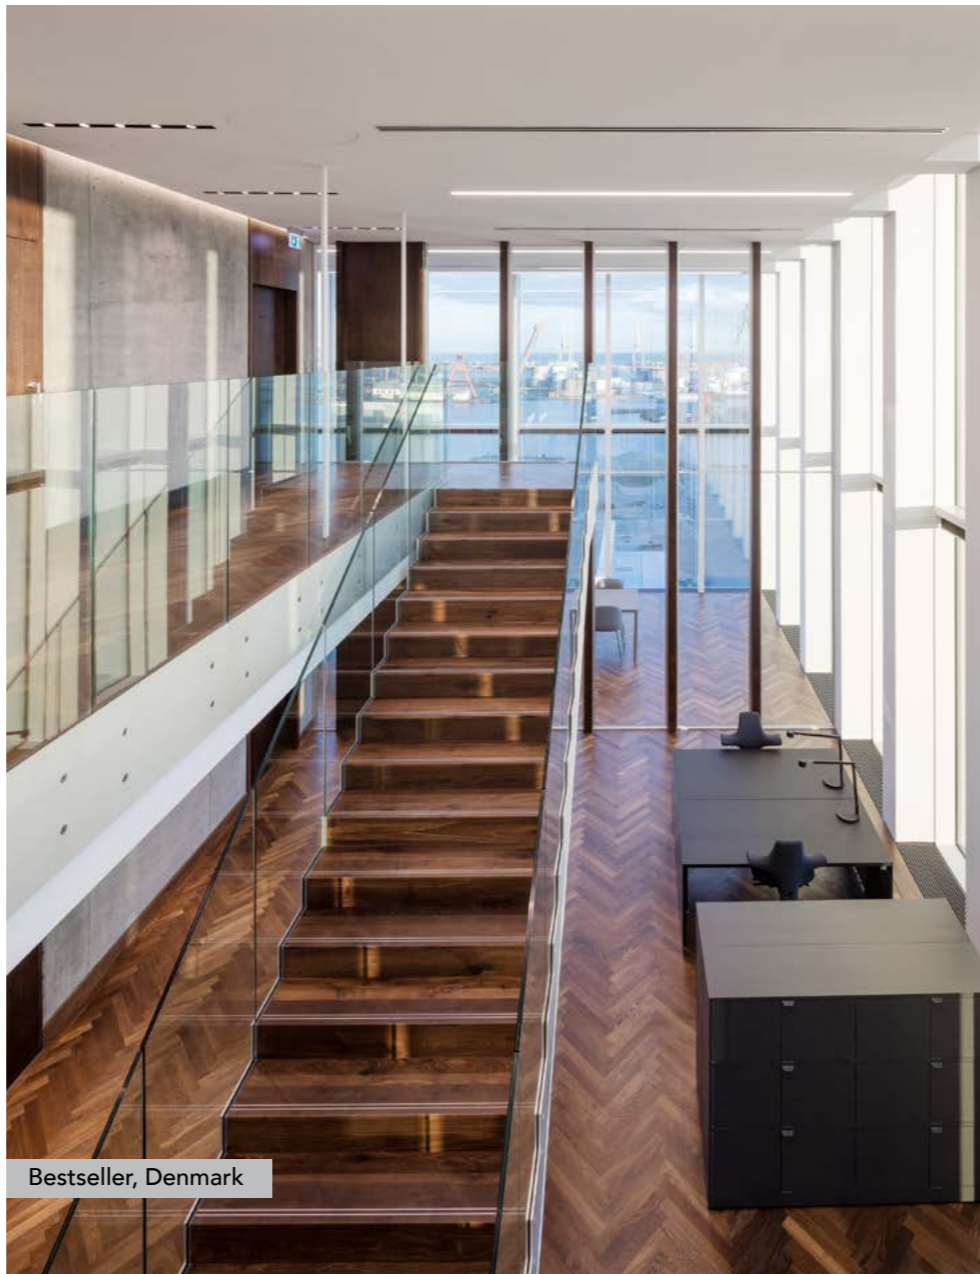

Bergen University College, Norway

Bestseller, Denmark