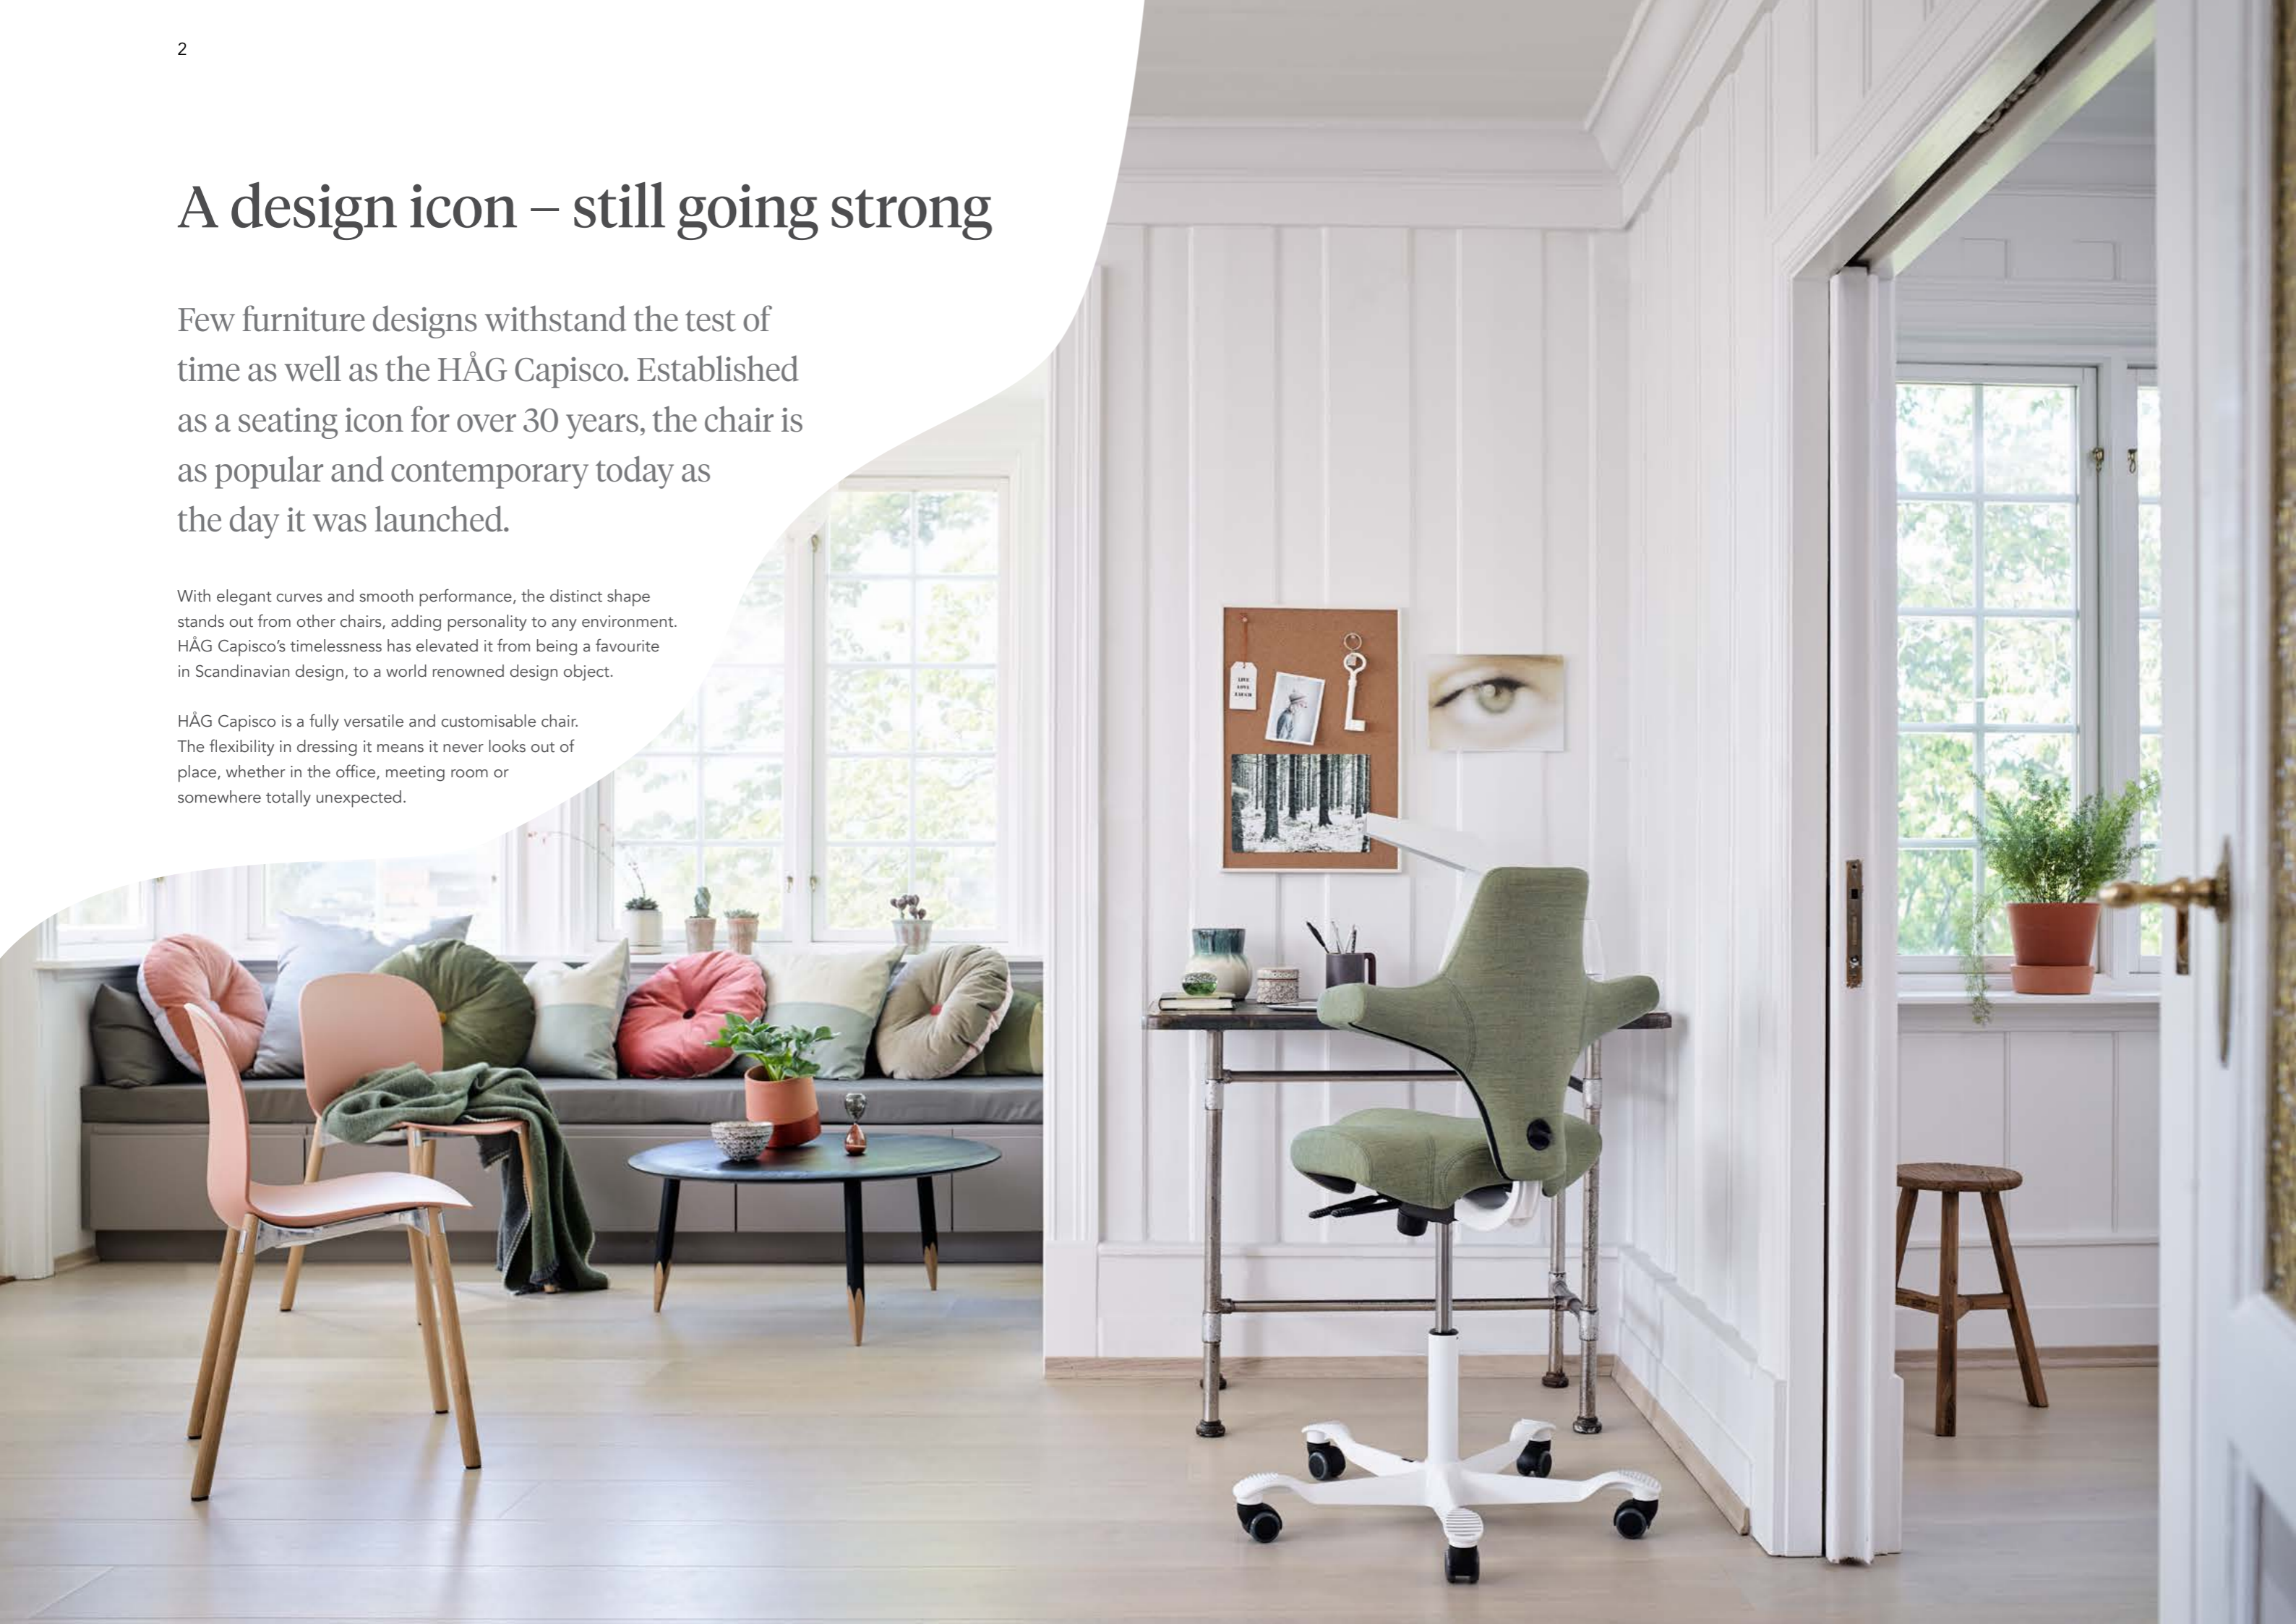

A design icon – still going strong

Few furniture designs withstand the test of time as well as the HÅG Capisco. Established as a seating icon for over 30 years, the chair is as popular and contemporary today as the day it was launched.

With elegant curves and smooth performance, the distinct shape stands out from other chairs, adding personality to any environment. HÅG Capisco's timelessness has elevated it from being a favourite in Scandinavian design, to a world renowned design object.

HÅG Capisco is a fully versatile and customisable chair. The flexibility in dressing it means it never looks out of place, whether in the office, meeting room or somewhere totally unexpected.