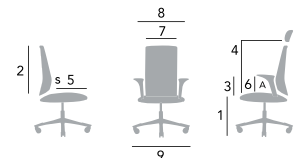

ENVIRONMENT

- Low carbon footprint at 39,4 kg CO₂ equivalents.
- Designed for disassembly.
- Contains no hazardous chemicals.
- Contains 39% of recycled material (post-consumer and post-industrial waste).

Certifications:

- Flokk is certified by DNV-GL according to ISO 14001.
- Environmental product declaration (EPD).
  – life cycle analyse of the chair based on 14025-EPD.
- GREENGUARD certificate – ensures that the chair meets strict chemical emissions limits.

- Möbelfakta certificate – Swedish environmental, quality and social responsibility certificate.

Materials specifications for HÅG Capisco Puls 8020:

- Steel 39%, Plastics 31%, Aluminium 26%, PUR 1%, Textiles: 1%, Various 2%, PVC 0%.
- Total weight of product 11,1 kg.
- Share of recyclable material: 99%.

MODELS AND MEASUREMENTS

Physical measurements HÅG Capisco Puls	8001	8002	8010	8020
Seat height 150 mm gas lift* [1]	365-500*	375-515*	390-525*	400-535*
Seat height 200 mm gas lift [1]	455-620	470-635	455-640	470-650
Seat height 265 mm gas lift [1]	540-770	555-785	540-795	555-805
Height of backrest [2]	-	-	400	400
Height of foremost support point on backrest [3]	-	-	140-230	130-220
Seat depth [5]	-	-	400-470	400-470
Seat width [7]	460	460	460	460
Maximum chair width [8]	-	-	565	565
Footbase diameter [9]	730	730	730	730
Weight	7.0 kg	7.0 kg	11.1 kg	11.1 kg

Measurements in mm. Measured with 64 kg load. Where a chair is adjustable, minimum and maximum measurements are listed. Tilt range is 15° backwards from a neutral position 2° to the rear.

Please note that these measurements are not absolute. They may vary slightly from chair to chair.

* Standard lift according to EN 1335 Class A.A: Mid-point of chair, loaded with 64 kg.

A: Mid-point of chair, loaded with 64 kg.