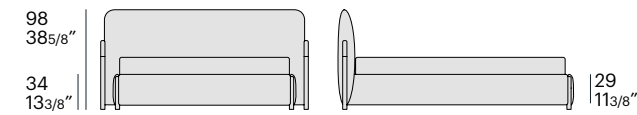

The Flag brass rotating tray is a functional accessory that enriches the bed. It is available in 1 and 2 trays versions.

flag con pediera

flag

con pediera / with footboard

dimensioni / dimensions:

L 156 P 218 cm W 61 3/8" D 85 7/8"	Q L 189 P 221 cm W 74 3/8" D 87"	L 216 P 218 cm W 85" D 85 7/8"
F L 173 P 208 cm W 68 1/8" D 81 7/8"	L 196 P 218 cm W 77 1/8" D 85 7/8"	K L 229 P 221 cm W 90 1/8" D 87"
L 176 P 218 cm W 69 2/8" D 85 7/8"	L 206 P 218 cm W 81 1/8" D 85 7/8"	

dimensioni / dimensions:

L 156 P 218 cm W 61 3/8" D 85 7/8"	Q L 189 P 221 cm W 74 3/8" D 87"	L 216 P 218 cm W 85" D 85 7/8"
F L 173 P 208 cm W 68 1/8" D 81 7/8"	L 196 P 218 cm W 77 1/8" D 85 7/8"	K L 229 P 221 cm W 90 1/8" D 87"
L 176 P 218 cm W 69 2/8" D 85 7/8"	L 206 P 218 cm W 81 1/8" D 85 7/8"	

con cassettone / with drawer

dimensioni / dimensions:

L 156 P 218 cm W 61 3/8" D 85 7/8"	Q L 189 P 221 cm W 74 3/8" D 87"	L 216 P 218 cm W 85" D 85 7/8"
F L 173 P 208 cm W 68 1/8" D 81 7/8"	L 196 P 218 cm W 77 1/8" D 85 7/8"	K L 229 P 221 cm W 90 1/8" D 87"
L 176 P 218 cm W 69 2/8" D 85 7/8"	L 206 P 218 cm W 81 1/8" D 85 7/8"	