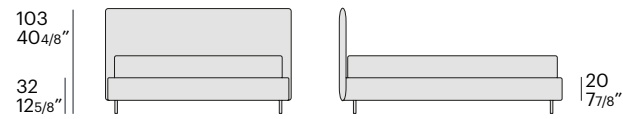

Detail of two headboard versions of this bed. On the left Gaya Plane and on the right Gaya Wave.

gaya plane

h.9 cm

dimensioni / dimensions:

L 106 P 215 cm W 41 6/8" D 84 5/8"	L 156 P 215 cm W 61 3/8" D 84 5/8"	L 196 P 215 cm W 77 1/8" D 84 5/8"
L 116 P 215 cm W 45 5/8" D 84 5/8"	Q. L 166 P 215 cm W 65 3/8" D 84 5/8"	K. L 209 P 215 cm W 82 2/8" D 84 5/8"
L 136 P 215 cm W 53 4/8" D 84 5/8"	L 176 P 215 cm W 69 2/8" D 84 5/8"	
F. L 151 P 205 cm W 59 4/8" D 80 6/8"	L 186 P 215 cm W 73 2/8" D 84 5/8"	

pedini disponibili / available feet:

h.20 cm

dimensioni / dimensions:

L 106 P 219 cm W 41 6/8" D 86 2/8"	L 156 P 219 cm W 61 3/8" D 86 2/8"	L 196 P 219 cm W 77 1/8" D 86 2/8"
L 116 P 219 cm W 45 5/8" D 86 2/8"	Q. L 169 P 222 cm W 66 4/8" D 87 3/8"	K. L 209 P 222 cm W 82 2/8" D 87 3/8"
L 136 P 219 cm W 53 4/8" D 86 2/8"	L 176 P 219 cm W 69 2/8" D 86 2/8"	
F. L 151 P 209 cm W 59 4/8" D 82 2/8"	L 186 P 219 cm W 73 2/8" D 86 2/8"	

h.29 cm

dimensioni / dimensions:

L 106 P 219 cm W 41 6/8" D 86 2/8"	L 156 P 219 cm W 61 3/8" D 86 2/8"	L 196 P 219 cm W 77 1/8" D 86 2/8"
L 116 P 219 cm W 45 5/8" D 86 2/8"	Q. L 169 P 222 cm W 66 4/8" D 87 3/8"	K. L 209 P 222 cm W 82 2/8" D 87 3/8"
L 136 P 219 cm W 53 4/8" D 86 2/8"	L 176 P 219 cm W 69 2/8" D 86 2/8"	
F. L 151 P 209 cm W 59 4/8" D 82 2/8"	L 186 P 219 cm W 73 2/8" D 86 2/8"	