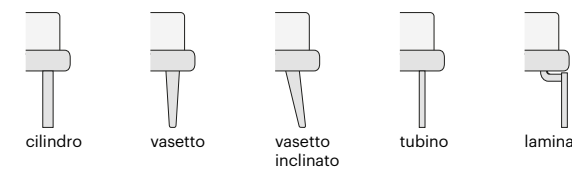

pedini disponibili / available feet: