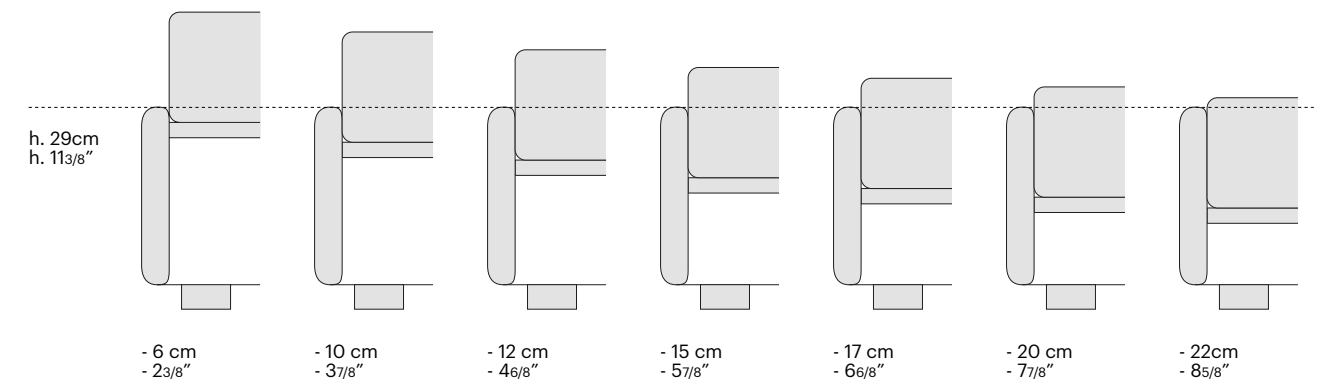

Bolzan beds' structure allows you to meet different design needs: the mattress recess in the bed's structure is customizable in 7 different heights. It is not available for bases with box.

opzione standard / standard option