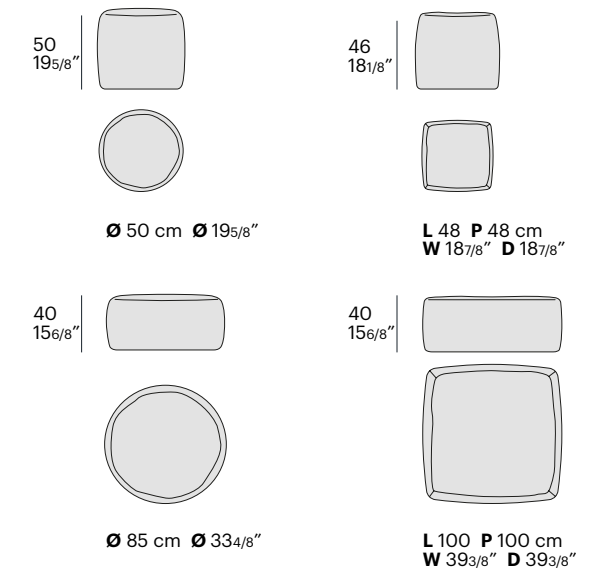

dimensioni / dimensions:

sfoderabile / removable cover