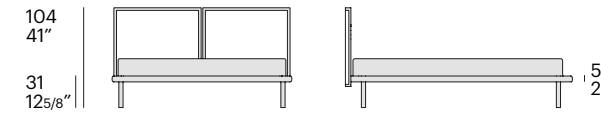

h.20 cm

dimensioni / dimensions:

L 116 P 219 cm W 45 5/8" D 86 2/8"	L 166 P 219 cm W 65 3/8" D 86 2/8"	L 206 P 219 cm W 81 1/8" D 86 2/8"
L 126 P 219 cm W 49 5/8" D 86 2/8"	Q. L 179 P 222 cm W 69 2/8" D 87 3/8"	K. L 219 P 222 cm W 86 2/8" D 87 3/8"
L 146 P 219 cm W 57 4/8" D 86 2/8"	L 186 P 219 cm W 73 2/8" D 86 2/8"	
F. L 161 P 209 cm W 63 3/8" D 82 2/8"	L 196 P 219 cm W 77 1/8" D 86 2/8"	

sailor

sailor

sailor

basamento smile

dimensioni / dimensions:

- L 174 P 217 cm K. L 207 P 217 cm
W 68 4/8" D 85 3/8" W 81 4/8" D 85 3/8"
- L 184 P 217 cm
W 72 4/8" D 85 3/8"
- L 194 P 217 cm
W 76 3/8" D 85 3/8"