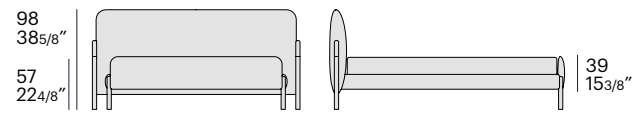

The Flag brass rotating tray is a functional accessory that enriches the bed. It is available in 1 and 2 trays versions.

flag con pediera

flag

con pediera / with footboard

dimensioni / dimensions:

L 156 P 218 cm W 61 3/8" D 85 7/8"	Q L 189 P 221 cm W 74 3/8" D 87"	L 216 P 218 cm W 85" D 85 7/8"
F L 173 P 208 cm W 68 1/8" D 81 7/8"	L 196 P 218 cm W 77 1/8" D 85 7/8"	K L 229 P 221 cm W 90 1/8" D 87"
L 176 P 218 cm W 69 2/8" D 85 7/8"	L 206 P 218 cm W 81 1/8" D 85 7/8"	

dimensioni / dimensions:

L 156 P 218 cm W 61 3/8" D 85 7/8"	Q L 189 P 221 cm W 74 3/8" D 87"	L 216 P 218 cm W 85" D 85 7/8"
F L 173 P 208 cm W 68 1/8" D 81 7/8"	L 196 P 218 cm W 77 1/8" D 85 7/8"	K L 229 P 221 cm W 90 1/8" D 87"
L 176 P 218 cm W 69 2/8" D 85 7/8"	L 206 P 218 cm W 81 1/8" D 85 7/8"	

con cassettone / with drawer

dimensioni / dimensions:

L 156 P 218 cm W 61 3/8" D 85 7/8"	Q L 189 P 221 cm W 74 3/8" D 87"	L 216 P 218 cm W 85" D 85 7/8"
F L 173 P 208 cm W 68 1/8" D 81 7/8"	L 196 P 218 cm W 77 1/8" D 85 7/8"	K L 229 P 221 cm W 90 1/8" D 87"
L 176 P 218 cm W 69 2/8" D 85 7/8"	L 206 P 218 cm W 81 1/8" D 85 7/8"	