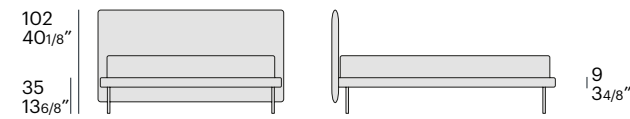

kate

h.9 cm

dimensioni / dimensions:

- Q.** L 180 P 215 cm W 70 7/8" D 84 5/8" **L 210 P 215 cm**
W 82 5/8" D 84 5/8"
L 190 P 215 cm **K.** **L 223 P 215 cm**
W 74 6/8" D 84 5/8" **W 87 6/8" D 84 5/8"**
L 200 P 215 cm
W 78 6/8" D 84 5/8"

Detail of two headboard versions of this bed. On the left Gaya Plane and on the right Gaya Wave.

gaya plane

h.9 cm

dimensioni / dimensions:

L 106 P 215 cm W 41 6/8" D 84 5/8"	L 156 P 215 cm W 61 3/8" D 84 5/8"	L 196 P 215 cm W 77 1/8" D 84 5/8"
L 116 P 215 cm W 45 5/8" D 84 5/8"	Q. L 166 P 215 cm W 65 3/8" D 84 5/8"	K. L 209 P 215 cm W 82 2/8" D 84 5/8"
L 136 P 215 cm W 53 4/8" D 84 5/8"	L 176 P 215 cm W 69 2/8" D 84 5/8"	
F. L 151 P 205 cm W 59 4/8" D 80 6/8"	L 186 P 215 cm W 73 2/8" D 84 5/8"	

pedini disponibili / available feet:

h.20 cm

dimensioni / dimensions:

L 106 P 219 cm W 41 6/8" D 86 2/8"	L 156 P 219 cm W 61 3/8" D 86 2/8"	L 196 P 219 cm W 77 1/8" D 86 2/8"
L 116 P 219 cm W 45 5/8" D 86 2/8"	Q. L 169 P 222 cm W 66 4/8" D 87 3/8"	K. L 209 P 222 cm W 82 2/8" D 87 3/8"
L 136 P 219 cm W 53 4/8" D 86 2/8"	L 176 P 219 cm W 69 2/8" D 86 2/8"	
F. L 151 P 209 cm W 59 4/8" D 82 2/8"	L 186 P 219 cm W 73 2/8" D 86 2/8"	

h.29 cm

dimensioni / dimensions:

L 106 P 219 cm W 41 6/8" D 86 2/8"	L 156 P 219 cm W 61 3/8" D 86 2/8"	L 196 P 219 cm W 77 1/8" D 86 2/8"
L 116 P 219 cm W 45 5/8" D 86 2/8"	Q. L 169 P 222 cm W 66 4/8" D 87 3/8"	K. L 209 P 222 cm W 82 2/8" D 87 3/8"
L 136 P 219 cm W 53 4/8" D 86 2/8"	L 176 P 219 cm W 69 2/8" D 86 2/8"	
F. L 151 P 209 cm W 59 4/8" D 82 2/8"	L 186 P 219 cm W 73 2/8" D 86 2/8"	