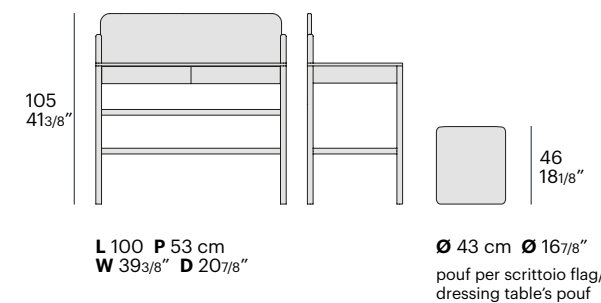

dimensioni / dimensions: