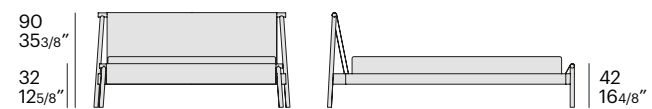

dimensioni / dimensions:

L 156 P 218 cm W 61 3/8" D 85 7/8"	Q L 189 P 221 cm W 74 3/8" D 87"	L 216 P 218 cm W 85" D 85 7/8"
F L 173 P 208 cm W 68 1/8" D 81 7/8"	L 196 P 218 cm W 77 1/8" D 85 7/8"	K L 229 P 221 cm W 90 1/8" D 87"
L 176 P 218 cm W 69 2/8" D 85 7/8"	L 206 P 218 cm W 81 1/8" D 85 7/8"	

con cassettone / with drawer

dimensioni / dimensions:

L 156 P 218 cm W 61 3/8" D 85 7/8"	Q L 189 P 221 cm W 74 3/8" D 87"	L 216 P 218 cm W 85" D 85 7/8"
F L 173 P 208 cm W 68 1/8" D 81 7/8"	L 196 P 218 cm W 77 1/8" D 85 7/8"	K L 229 P 221 cm W 90 1/8" D 87"
L 176 P 218 cm W 69 2/8" D 85 7/8"	L 206 P 218 cm W 81 1/8" D 85 7/8"	

The Jack bed upholstery can be optionally reversible. In this detail it is presented in Kvardart Canvas2 734 and 114 fabric, corten finishing structure.

jack

dimensioni / dimensions:

L 187 P 229 cm
W 73 5/8" D 90 1/8"

L 197 P 229 cm
W 77 4/8" D 90 1/8"

L 207 P 229 cm
W 81 4/8" D 90 1/8"

predisposto per materassi / for mattresses:

160 x 200	63" x 78 6/8"
170 x 200	66 7/8" x 78 6/8"
180 x 200	70 7/8" x 78 6/8"

finiture / finishes: