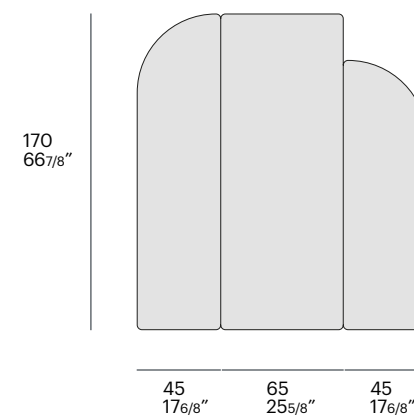

dimensioni / dimensions:

L 155 SP 3 cm
W 61" TH 1 1/8"

---

non sfoderabile / not removable cover