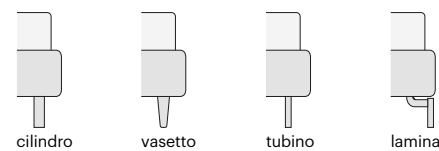

basamenti disponibili / available bases: