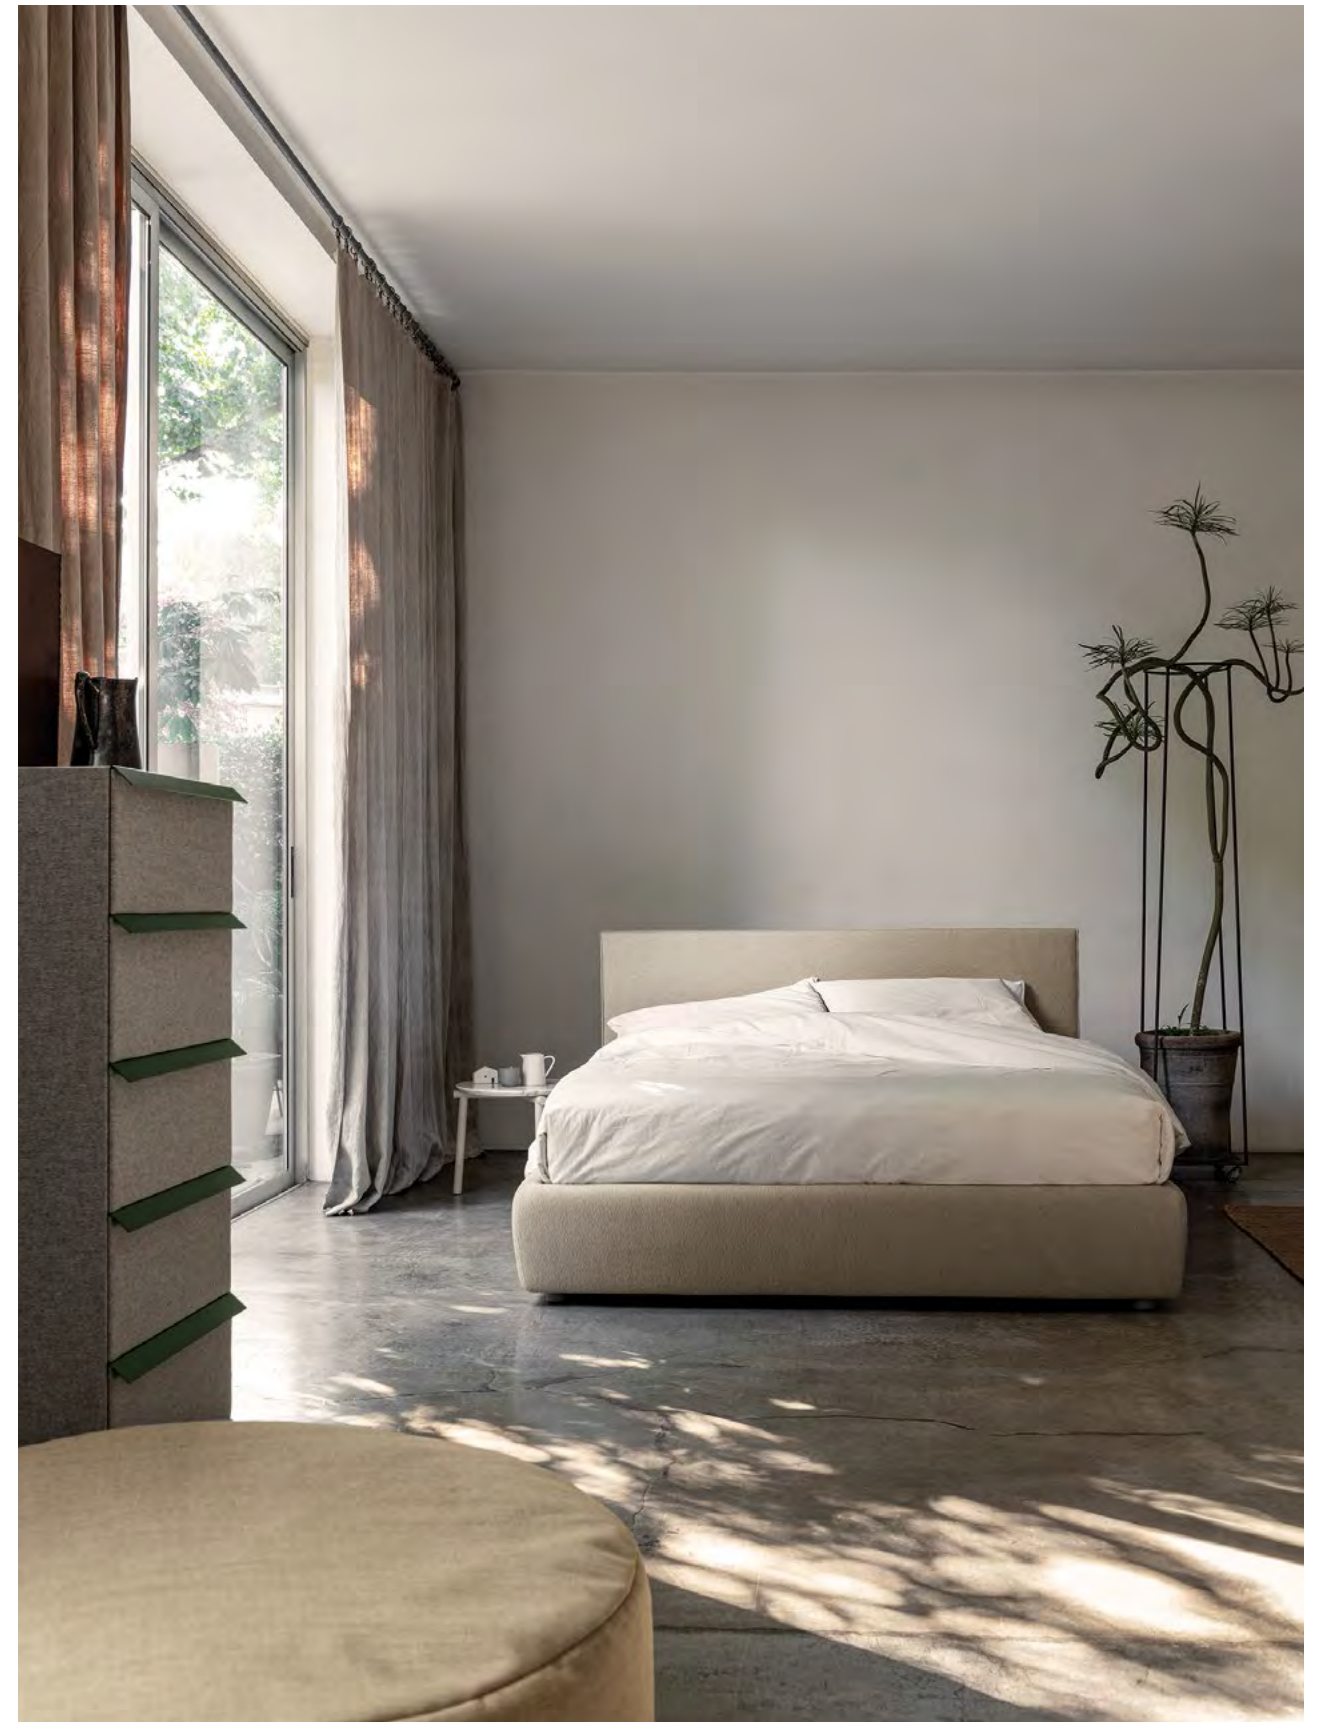

Letto Metropolitan rivestimento Marluch 05, piedino vasetto h.4 laccato ral 7044.

Rigorous lines conforming to every location and context, soft surfaces generating a sense of relax and warmth. Metropolitan is an essential project adjustable to multiple interpretations, thanks to the possibility to choose different bedbases and supports, maintaining its own stylistic character. Metropolitan bed, Marluch 05 upholstery, ral 7044 lacquered vasetto h.4 foot.