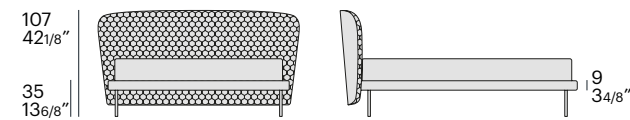

h.20 cm

dimensioni / dimensions:

L 107 P 219 cm W 42 1/8" D 86 2/8"	L 157 P 219 cm W 61 6/8" D 86 2/8"	L 197 P 219 cm W 77 4/8" D 86 2/8"
L 117 P 219 cm W 46 1/8" D 86 2/8"	Q. L 170 P 222 cm W 66 7/8" D 87 3/8"	K. L 210 P 222 cm W 82 5/8" D 87 3/8"
L 137 P 219 cm W 53 7/8" D 86 2/8"	L 177 P 219 cm W 69 5/8" D 86 2/8"	
F. L 152 P 209 cm W 59 7/8" D 82 2/8"	L 187 P 219 cm W 73 5/8" D 86 2/8"	

La vera bellezza si
percepisce anche ad
occhi chiusi / True
beauty is perceived
even with closed
eyes

corolle

h.9 cm

dimensioni / dimensions:

Q. L 186 P 228 cm W 73 2/8" D 89 6/8" L 216 P 228 cm W 85" D 89 6/8"
L 196 P 228 cm W 77 1/8" D 89 6/8" **K.** L 229 P 228 cm W 90 1/8" D 89 6/8"
L 206 P 228 cm W 81 1/8" D 89 6/8"

153 x 203 60" x 80" **Q**ueen size
 193 x 203 76" x 80" **K**ing size

h.20 cm

dimensioni / dimensions:

Q. L 189 P 232 cm W 74 3/8" D 91 3/8" L 216 P 229 cm W 85" D 90 1/8"
L 196 P 229 cm W 77 1/8" D 90 1/8" **K.** L 229 P 232 cm W 90 1/8" D 91 3/8"
L 206 P 229 cm W 81 1/8" D 90 1/8"