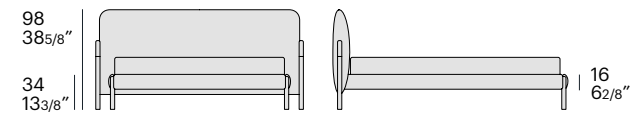

The Flag brass rotating tray is a functional accessory that enriches the bed. It is available in 1 and 2 trays versions.

flag con pediera

flag

con pediera / with footboard

dimensioni / dimensions:

L 156 P 218 cm W 61 3/8" D 85 7/8"	Q L 189 P 221 cm W 74 3/8" D 87"	L 216 P 218 cm W 85" D 85 7/8"
F L 173 P 208 cm W 68 1/8" D 81 7/8"	L 196 P 218 cm W 77 1/8" D 85 7/8"	K L 229 P 221 cm W 90 1/8" D 87"
L 176 P 218 cm W 69 2/8" D 85 7/8"	L 206 P 218 cm W 81 1/8" D 85 7/8"	

dimensioni / dimensions:

L 156 P 218 cm W 61 3/8" D 85 7/8"	Q L 189 P 221 cm W 74 3/8" D 87"	L 216 P 218 cm W 85" D 85 7/8"
F L 173 P 208 cm W 68 1/8" D 81 7/8"	L 196 P 218 cm W 77 1/8" D 85 7/8"	K L 229 P 221 cm W 90 1/8" D 87"
L 176 P 218 cm W 69 2/8" D 85 7/8"	L 206 P 218 cm W 81 1/8" D 85 7/8"	

con cassettone / with drawer

dimensioni / dimensions:

L 156 P 218 cm W 61 3/8" D 85 7/8"	Q L 189 P 221 cm W 74 3/8" D 87"	L 216 P 218 cm W 85" D 85 7/8"
F L 173 P 208 cm W 68 1/8" D 81 7/8"	L 196 P 218 cm W 77 1/8" D 85 7/8"	K L 229 P 221 cm W 90 1/8" D 87"
L 176 P 218 cm W 69 2/8" D 85 7/8"	L 206 P 218 cm W 81 1/8" D 85 7/8"	