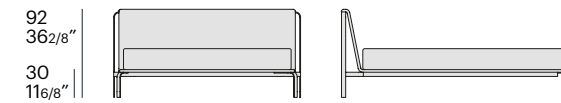

L 194 P 234 cm
W 76 3/8" D 92 1/8"

L 204 P 234 cm
W 80 3/8" D 92 1/8"

L 214 P 234 cm
W 84 2/8" D 92 1/8"

predisposto per materassi / for mattresses:

160 x 200	63" x 78 6/8"
170 x 200	66 7/8" x 78 6/8"
180 x 200	70 7/8" x 78 6/8"