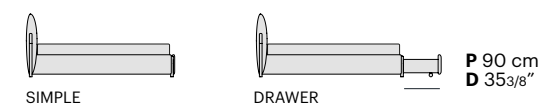

basamenti disponibili / available bases: