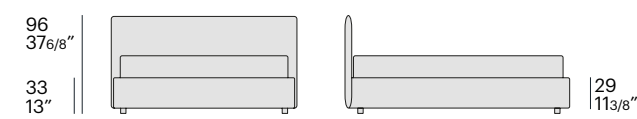

Detail of two headboard versions of this bed. On the left Gaya Plane and on the right Gaya Wave.

gaya plane

h.9 cm

dimensioni / dimensions:

L 106 P 215 cm W 41 6/8" D 84 5/8"	L 156 P 215 cm W 61 3/8" D 84 5/8"	L 196 P 215 cm W 77 1/8" D 84 5/8"
L 116 P 215 cm W 45 5/8" D 84 5/8"	Q. L 166 P 215 cm W 65 3/8" D 84 5/8"	K. L 209 P 215 cm W 82 2/8" D 84 5/8"
L 136 P 215 cm W 53 4/8" D 84 5/8"	L 176 P 215 cm W 69 2/8" D 84 5/8"	
F. L 151 P 205 cm W 59 4/8" D 80 6/8"	L 186 P 215 cm W 73 2/8" D 84 5/8"	

pedini disponibili / available feet:

h.20 cm

dimensioni / dimensions:

L 106 P 219 cm W 41 6/8" D 86 2/8"	L 156 P 219 cm W 61 3/8" D 86 2/8"	L 196 P 219 cm W 77 1/8" D 86 2/8"
L 116 P 219 cm W 45 5/8" D 86 2/8"	Q. L 169 P 222 cm W 66 4/8" D 87 3/8"	K. L 209 P 222 cm W 82 2/8" D 87 3/8"
L 136 P 219 cm W 53 4/8" D 86 2/8"	L 176 P 219 cm W 69 2/8" D 86 2/8"	
F. L 151 P 209 cm W 59 4/8" D 82 2/8"	L 186 P 219 cm W 73 2/8" D 86 2/8"	

pedini disponibili / available feet:

basamenti disponibili / available bases:

predisposto per materassi / for mattresses:

90 x 200	35 3/8" x 78 6/8"	
100 x 200	39 3/8" x 78 6/8"	
120 x 200	47 2/8" x 78 6/8"	
140 x 200	55 1/8" x 78 6/8"	
160 x 200	63" x 78 6/8"	
170 x 200	66 7/8" x 78 6/8"	
180 x 200	70 7/8" x 78 6/8"	
137 x 190	54" x 75"	F ull double size
153 x 203	60" x 80"	Q ueen size
193 x 203	76" x 80"	K ing size

h.29 cm

dimensioni / dimensions:

L 106 P 219 cm W 41 6/8" D 86 2/8"	L 156 P 219 cm W 61 3/8" D 86 2/8"	L 196 P 219 cm W 77 1/8" D 86 2/8"
L 116 P 219 cm W 45 5/8" D 86 2/8"	Q. L 169 P 222 cm W 66 4/8" D 87 3/8"	K. L 209 P 222 cm W 82 2/8" D 87 3/8"
L 136 P 219 cm W 53 4/8" D 86 2/8"	L 176 P 219 cm W 69 2/8" D 86 2/8"	
F. L 151 P 209 cm W 59 4/8" D 82 2/8"	L 186 P 219 cm W 73 2/8" D 86 2/8"	