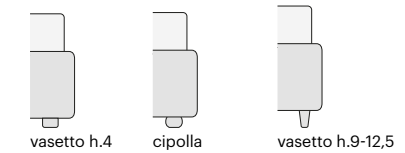

pedini disponibili / available feet: