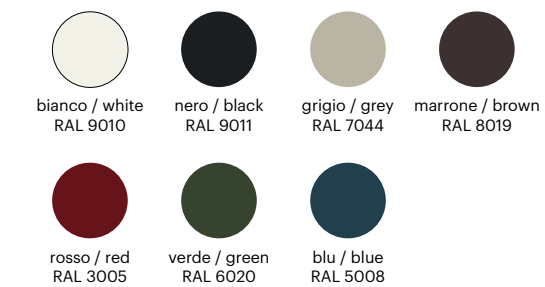

finiture / finishes: