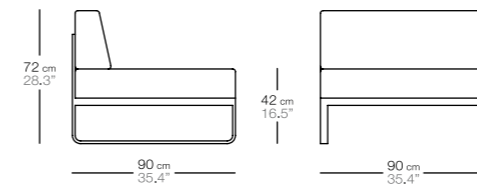

sit central XL
centre XL

color pintura
painting colour

funda impermeable
waterproof cover

código
code

12247--10

122490025

almohadón central XL
(asiento, respaldo)
XL centre cushion
(seat, back)

tejido
fabric

1224400--