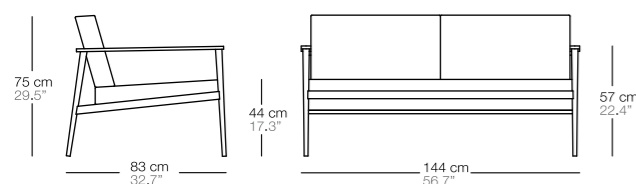

almohadón sofá 1 plaza
(asiento, respaldo)
lounge cushion
(seat, back)

tejido
fabric

código
code

1420400--

vint sofá 2 plazas
2 seater sofa

color pintura
painting colour

funda impermeable
waterproof cover

código
code