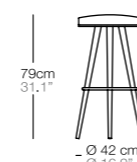

vint taburete alto
high barstool

color pintura / tejido
painting colour / fabric

funda impermeable
waterproof cover

código
code

14143--10

+

almohadón asiento
seat cushion

tejido
fabric

código
code

1414500--