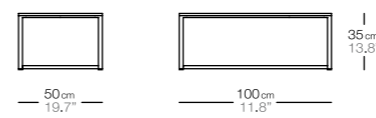

club mesa baja 100x45
side table

pintura aluminio (estruct.)
aluminium painting (frame)

pintura sobre aluminio
aluminium top painting

código
code

color pintura
painting colour

mismo color que estructura
same color as frame

03700--/--

funda impermeable
waterproof cover

037095925