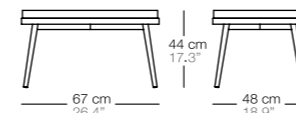

14217--10

+

almohadón sofá 2 plazas
(asiento, respaldo)
2 seater sofa cushion
(seat, back)

tejido
fabric

código
code

1421400--

vint banco 1 plaza
1 seater bench

color pintura
painting colour