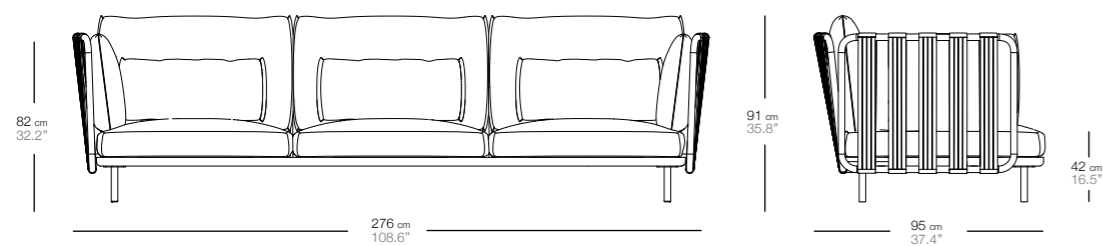

teja sofá 3 plazas
teja 3 seater sofa

código
code

almohadón sofá 3 plazas (asiento, respaldo)
3 seat, 3 back cushion (seat, back)

código
code

teja 1 cojín decoración
teja deco cushion 1 unit

40x40
15,7"x15,7"

60x30
23,6"x11,8"

60x60
23,6"x23,6"

base aluminium
aluminium base

color pintura / cuerda
painting colour / rope

24223--/--

tejido
fabric

2422000--

tejido
fabric

código
code

2484000--

código
code

2483000--

código
code

2488000--

base madera
wood base

color pintura / cuerda
painting colour / rope

24227--/--

funda impermeable
waterproof cover

242290025

código
code

tejido
fabric

2420600--