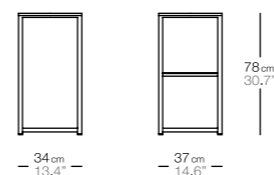

club taburete 78
barstool 78

pintura aluminio
aluminium painting

compact
compact

código
code

color pintura
painting colour

blanco
white

03143--50

color pintura
painting colour

color compact
compact color

03143--/--

funda impermeable
waterproof cover

031490025