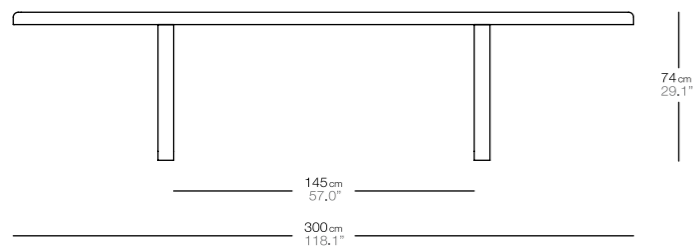

sit mesa 300x100x74
table 300x100x74

código
code

sobre madera iroko
iroko wood top

12790--70

sobre compact blanco
white compact top

12790--50

funda impermeable
waterproof cover

124090025