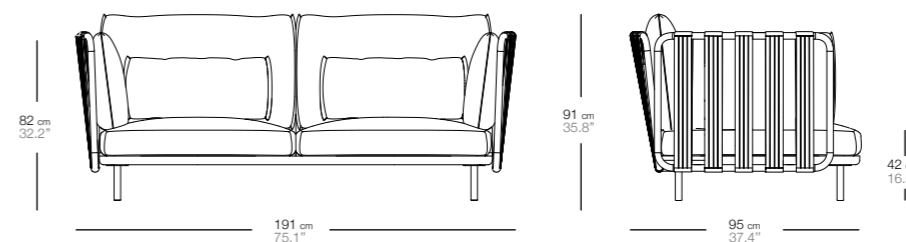

teja sofá 2 plazas
teja 2 seater sofa

código
code

base aluminium
aluminium base

color pintura / cuerda
painting colour / rope

24213--/--

base madera
wood base

color pintura / cuerda
painting colour / rope

24217--/--

funda impermeable
waterproof cover

242190025

+

almohadón sofá 2 plazas (asiento, respaldo)
2 seat, 2 back cushion (seat, back)

código
code

tejido
fabric

2421000--