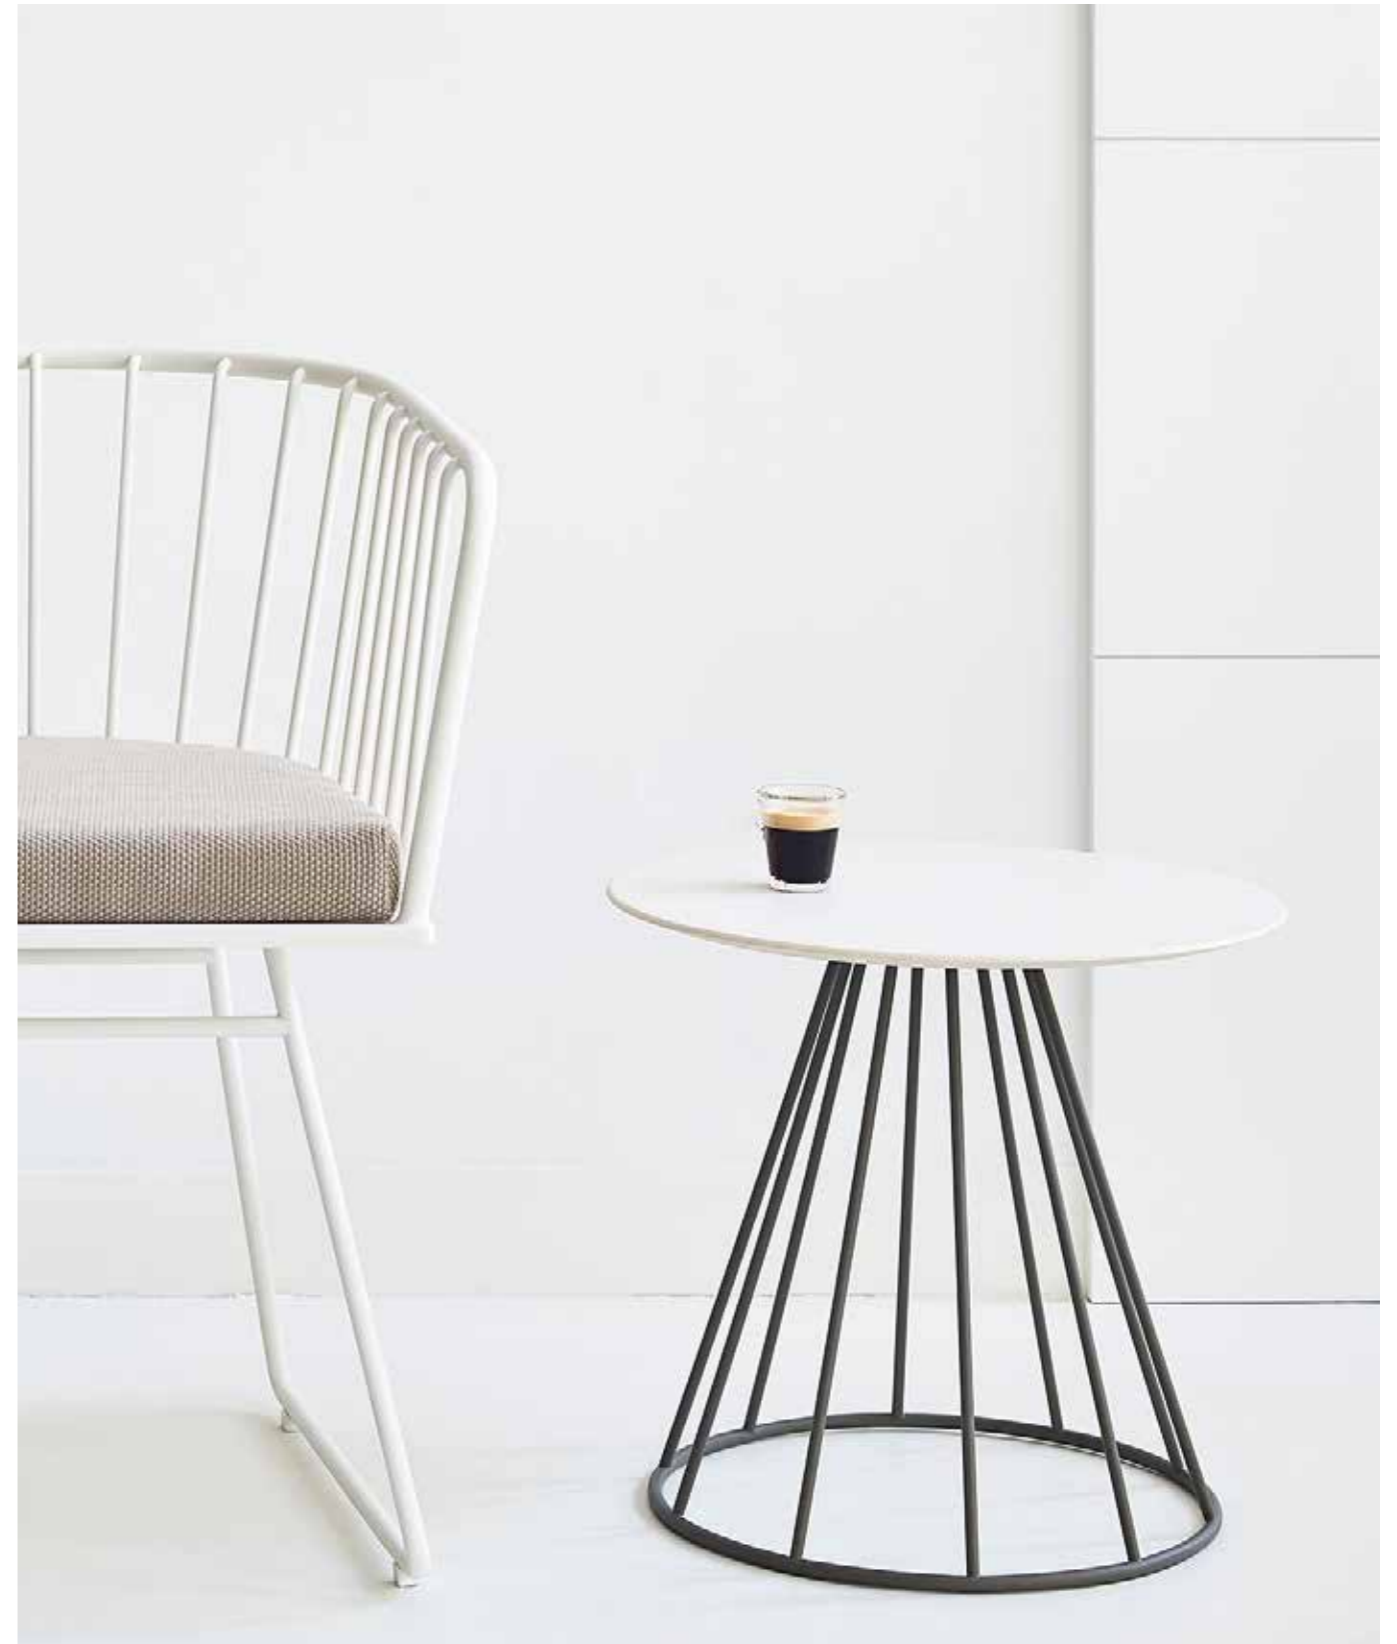

don't wait any longer,
sit down and enjoy
those little moments

illa blanco | **acrílico topo**
sillón
mesa Ø45x42, dektion danac

illa white | **topo acrylic**
armchair
table Ø45x42, dektion danac