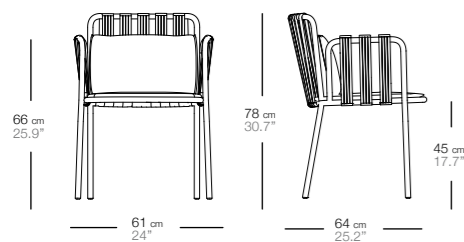

club brown cobre | vinytex brown
tumbona

club brown cobre | brown vinytex
deckchair

club blanco | compact blanco
taburete 78
mesa 45x45x35
sit mesa pie central 70x70x105

club white | white compact
barstool 78
table 45x45x35
sit central leg table 70x70x105

dots

By Andrés Bluth

dat's brown cobre | iroko
mesa 200x100x74

dat's brown cobre | iroko
table 200x100x74

few elements transmit
as intensely the feeling
of warmth as wood

descripción de producto
product description