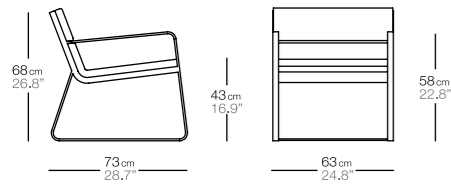

sit sillón bajo
low armchair

color pintura / tejido
painting colour / fabric

funda impermeable
waterproof cover

código
code

12203--10

122090025

almohadón
(asiento, respaldo)
cushion
(seat, back)

tejido
fabric

1216400--