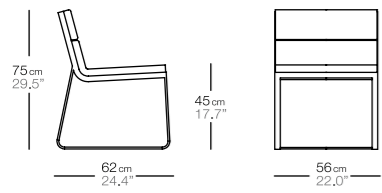

sit silla
chair

color pintura / tejido
painting colour / fabric

funda impermeable
waterproof cover

código
code

12113--10

121190025

almohadón
(asiento, respaldo)
cushion
(seat, back)

tejido
fabric

1210400--