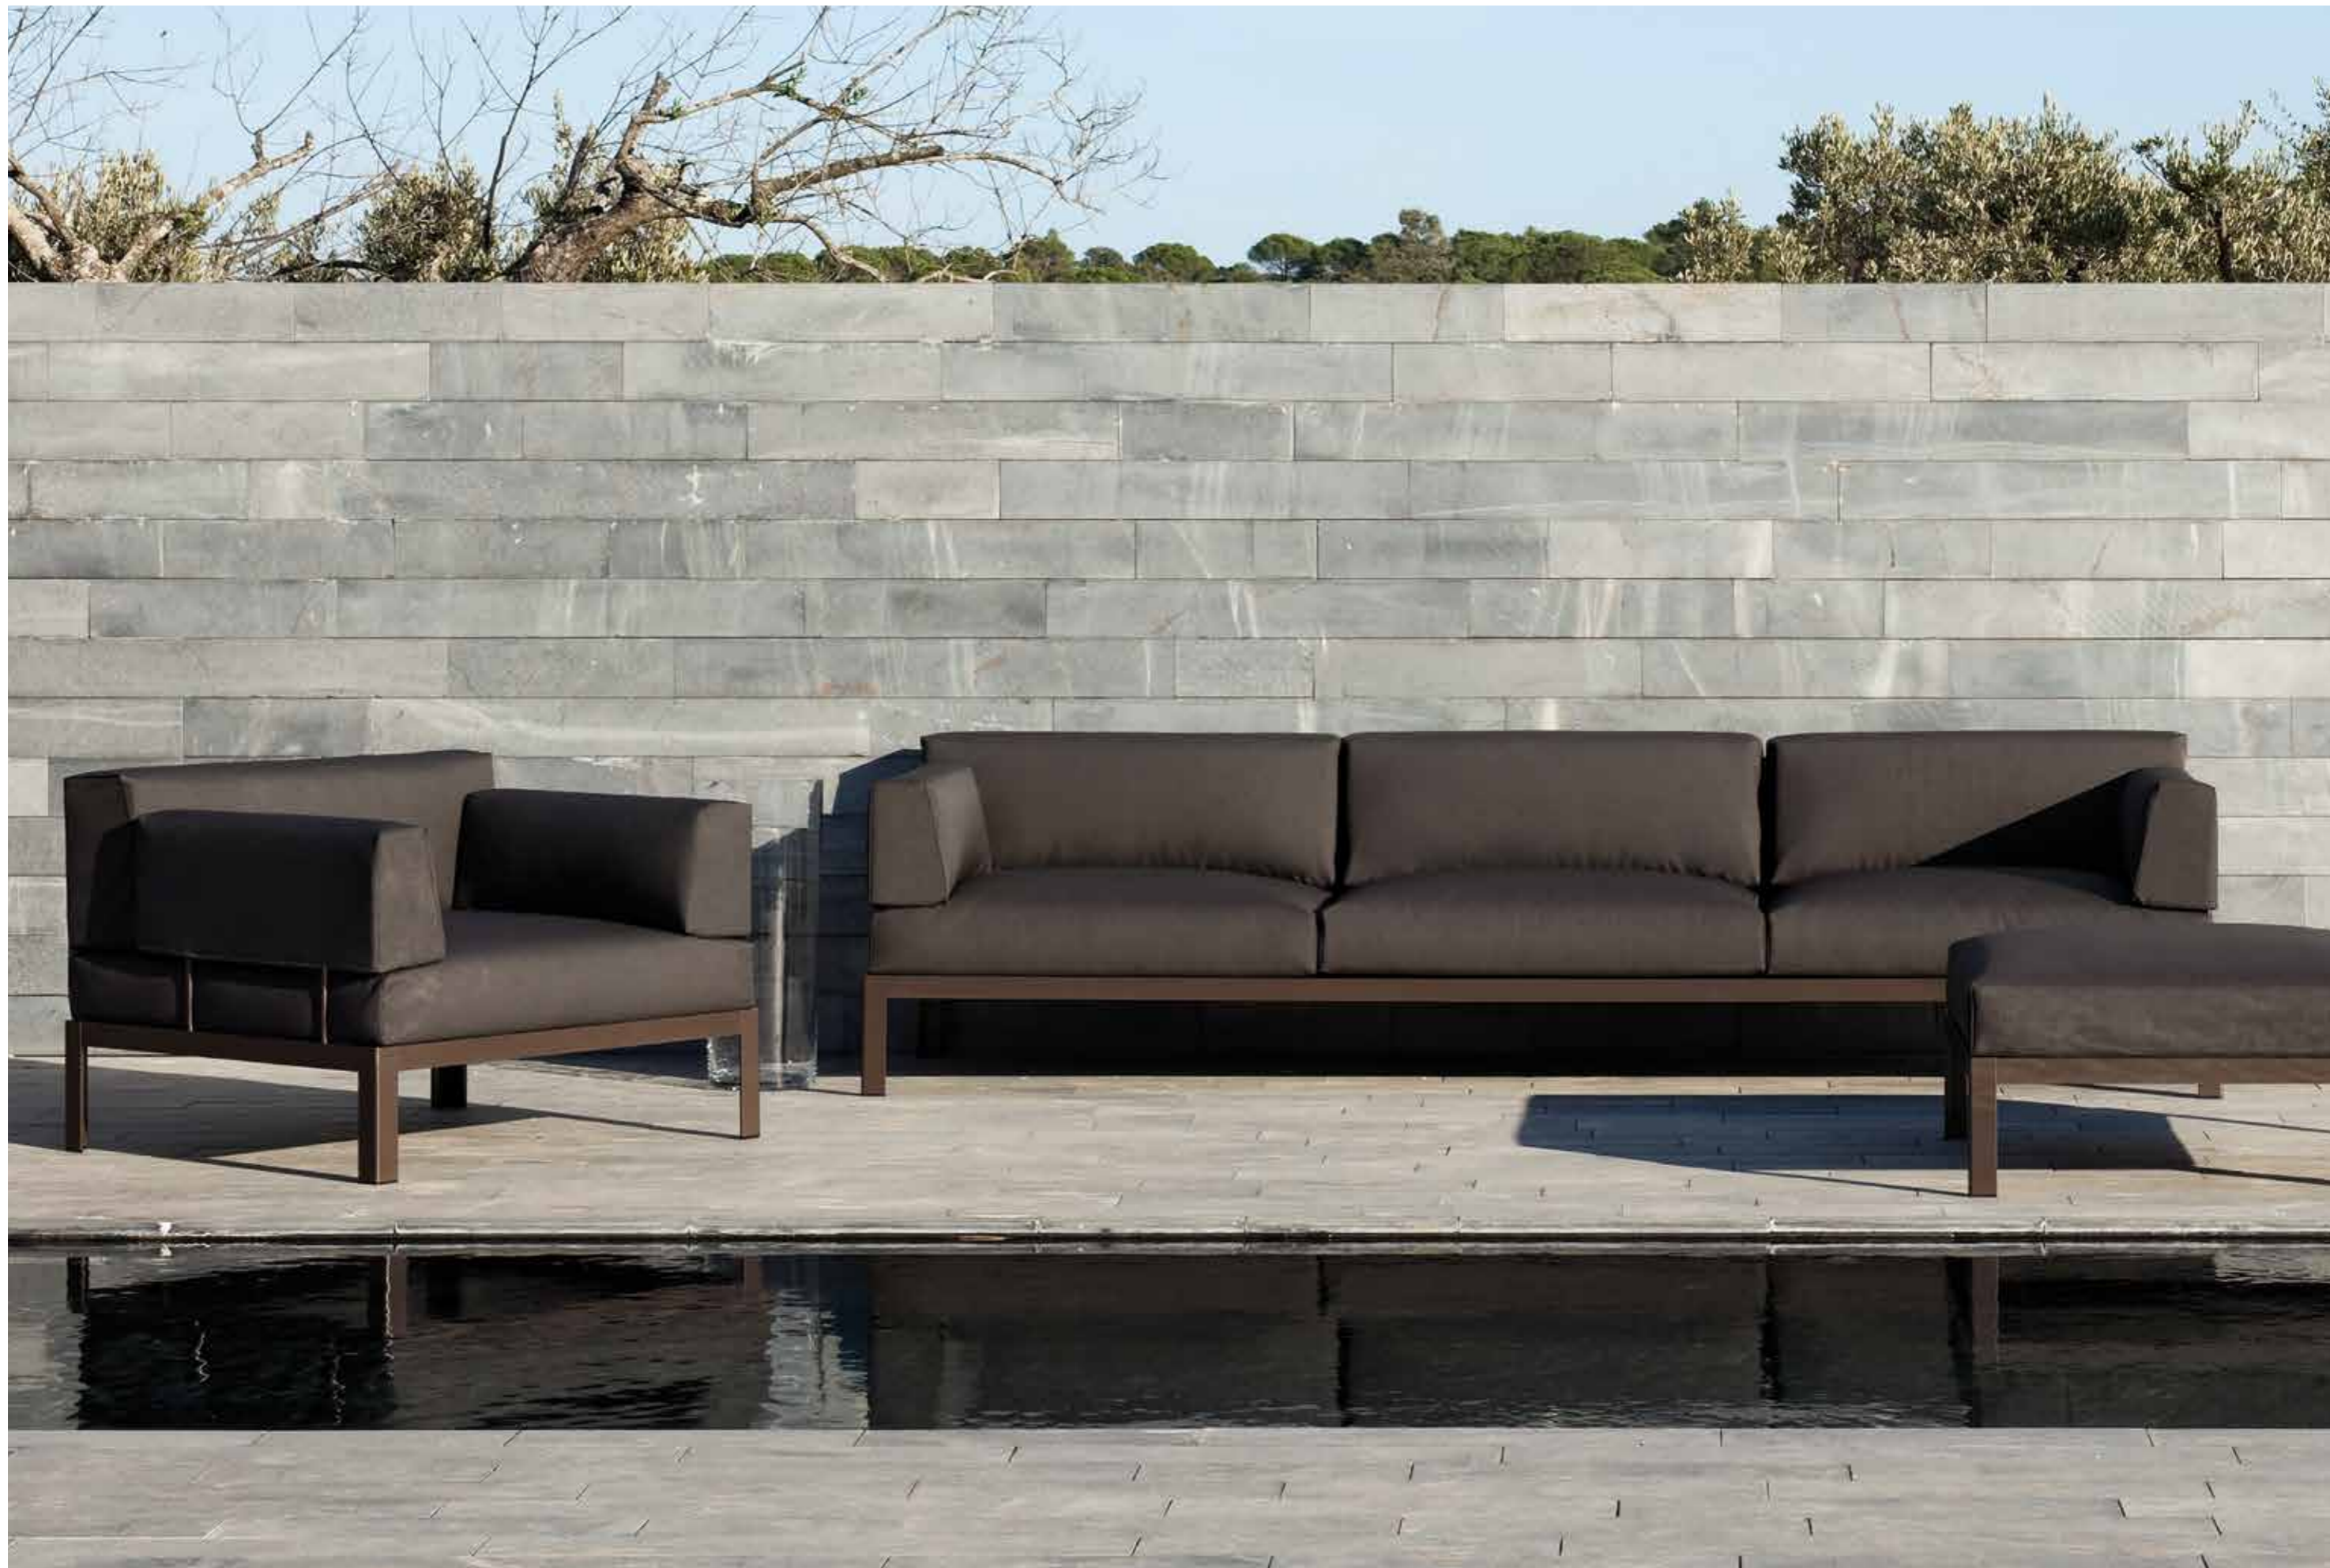

nak XL stone | acrílico topo
S3 alto, S1 alto
sit mesa 147x92x35, iroko

nak XL stone | topo acrylic
S3 high, S1 high
sit table 147x92x35, iroko

nak XL brown cobre | vinytex tabaco
S1 alto, S1 alto

nak XL brown cobre | tobacco vinytex
S1 high, S1 high