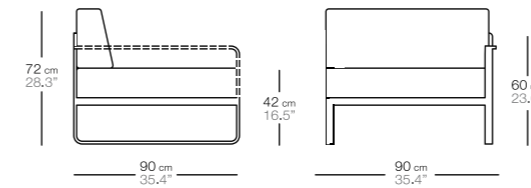

12247--10

122490025

almohadón central XL
(asiento, respaldo)
XL centre cushion
(seat, back)

tejido
fabric

1224400--

sit lateral izquierdo
sit left side

color pintura / tejido
painting colour / fabric

funda impermeable
waterproof cover