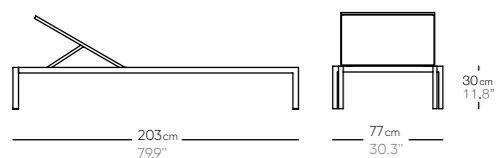

club tumbona
deckchair

pintura aluminio
aluminium painting

código
code

color pintura / tejido (solo vinytex slings)
painting colour / fabric (only slings vinytex)

03303--/--

funda impermeable
waterproof cover

033090025