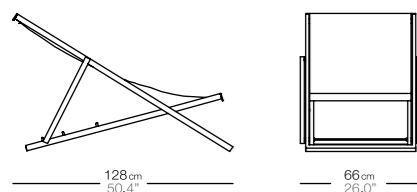

club hamaca
hammock

pintura aluminio
aluminium painting

código
code

color pintura / tejido (solo vinytex slings)
painting colour / fabric (only slings vinytex)

03333--/--

funda impermeable
waterproof cover

033390025