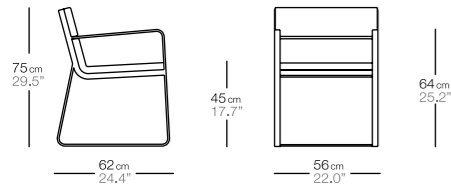

sit sillón
armchair

color pintura / tejido
painting colour / fabric

funda impermeable
waterproof cover

código
code

12103--10

121090025

almohadón
(asiento, respaldo)
cushion
(seat, back)

tejido
fabric

1210400--