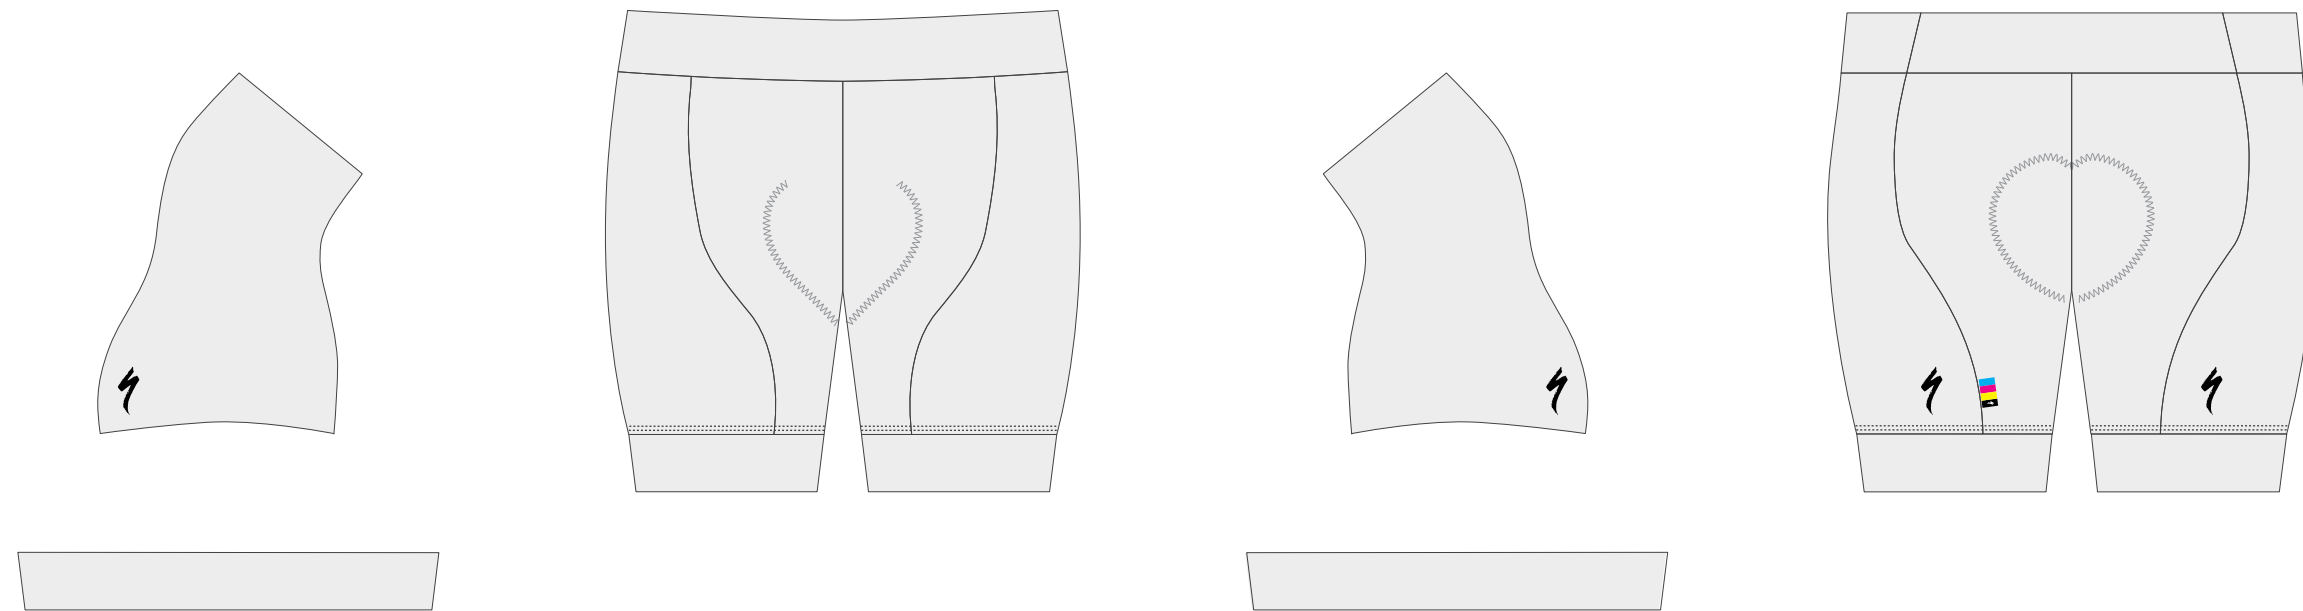

CLIENT: Name
DESIGNER: Name

WOMEN'S
TRI | SHORT

PLEASE NOTE:
Mock-ups are based on a size Medium.
Logos and artwork must be in vector format.
Specialized "S" logo must be placed on either the right or left chest.
Designs that are placed across seams are not guaranteed to line up in production.
Please extend artwork beyond red box to ensure accurate placement for all size runs.
Production starts only after final approval of artwork and deposit.