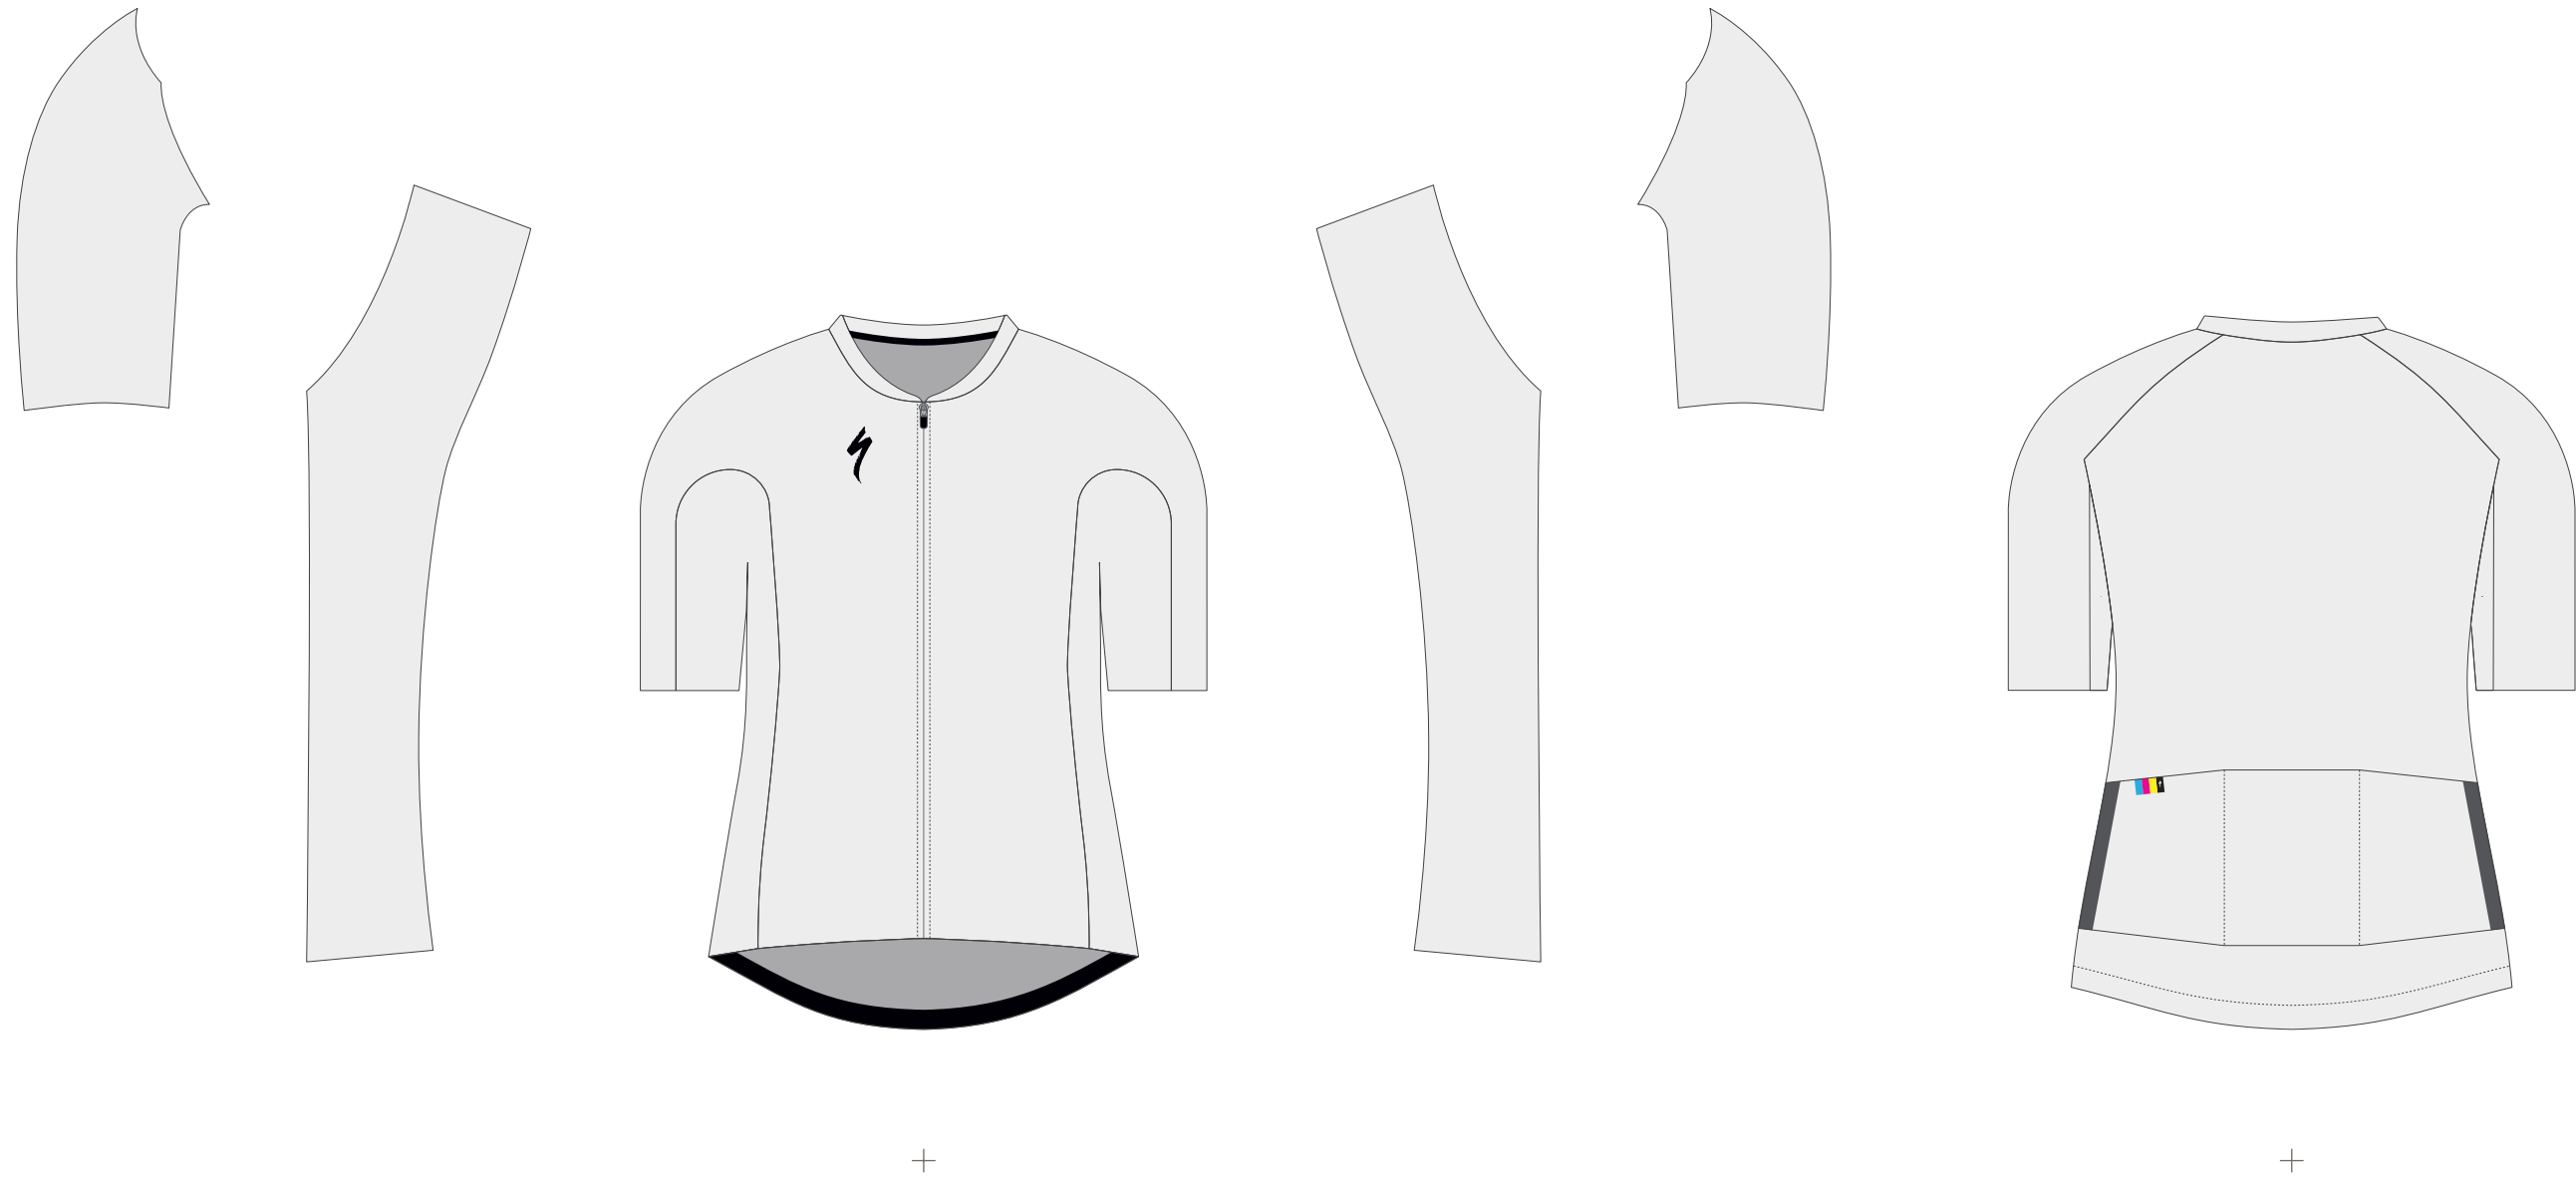

CLIENT: Name
DESIGNER: Name

SPECIALIZED

WOMEN'S
ROAD / SL R

STYLE / 63119-240 WOMEN'S SL R JERSEY

PLEASE NOTE:
Mock-ups are based on a size Medium.
Logos and artwork must be in vector format.
Position and scale of art is approximate relative to production.
Specialized "S" logo must be placed on either the right or left chest.
Designs that are placed across seams are not guaranteed to line up in production.
Please extend artwork beyond red box to ensure accurate placement for all size runs.
Production starts only after final approval of artwork and deposit.

BLACK ZIPPER

NEON

NEON

PMS

PMS

PMS

PMS

PMS