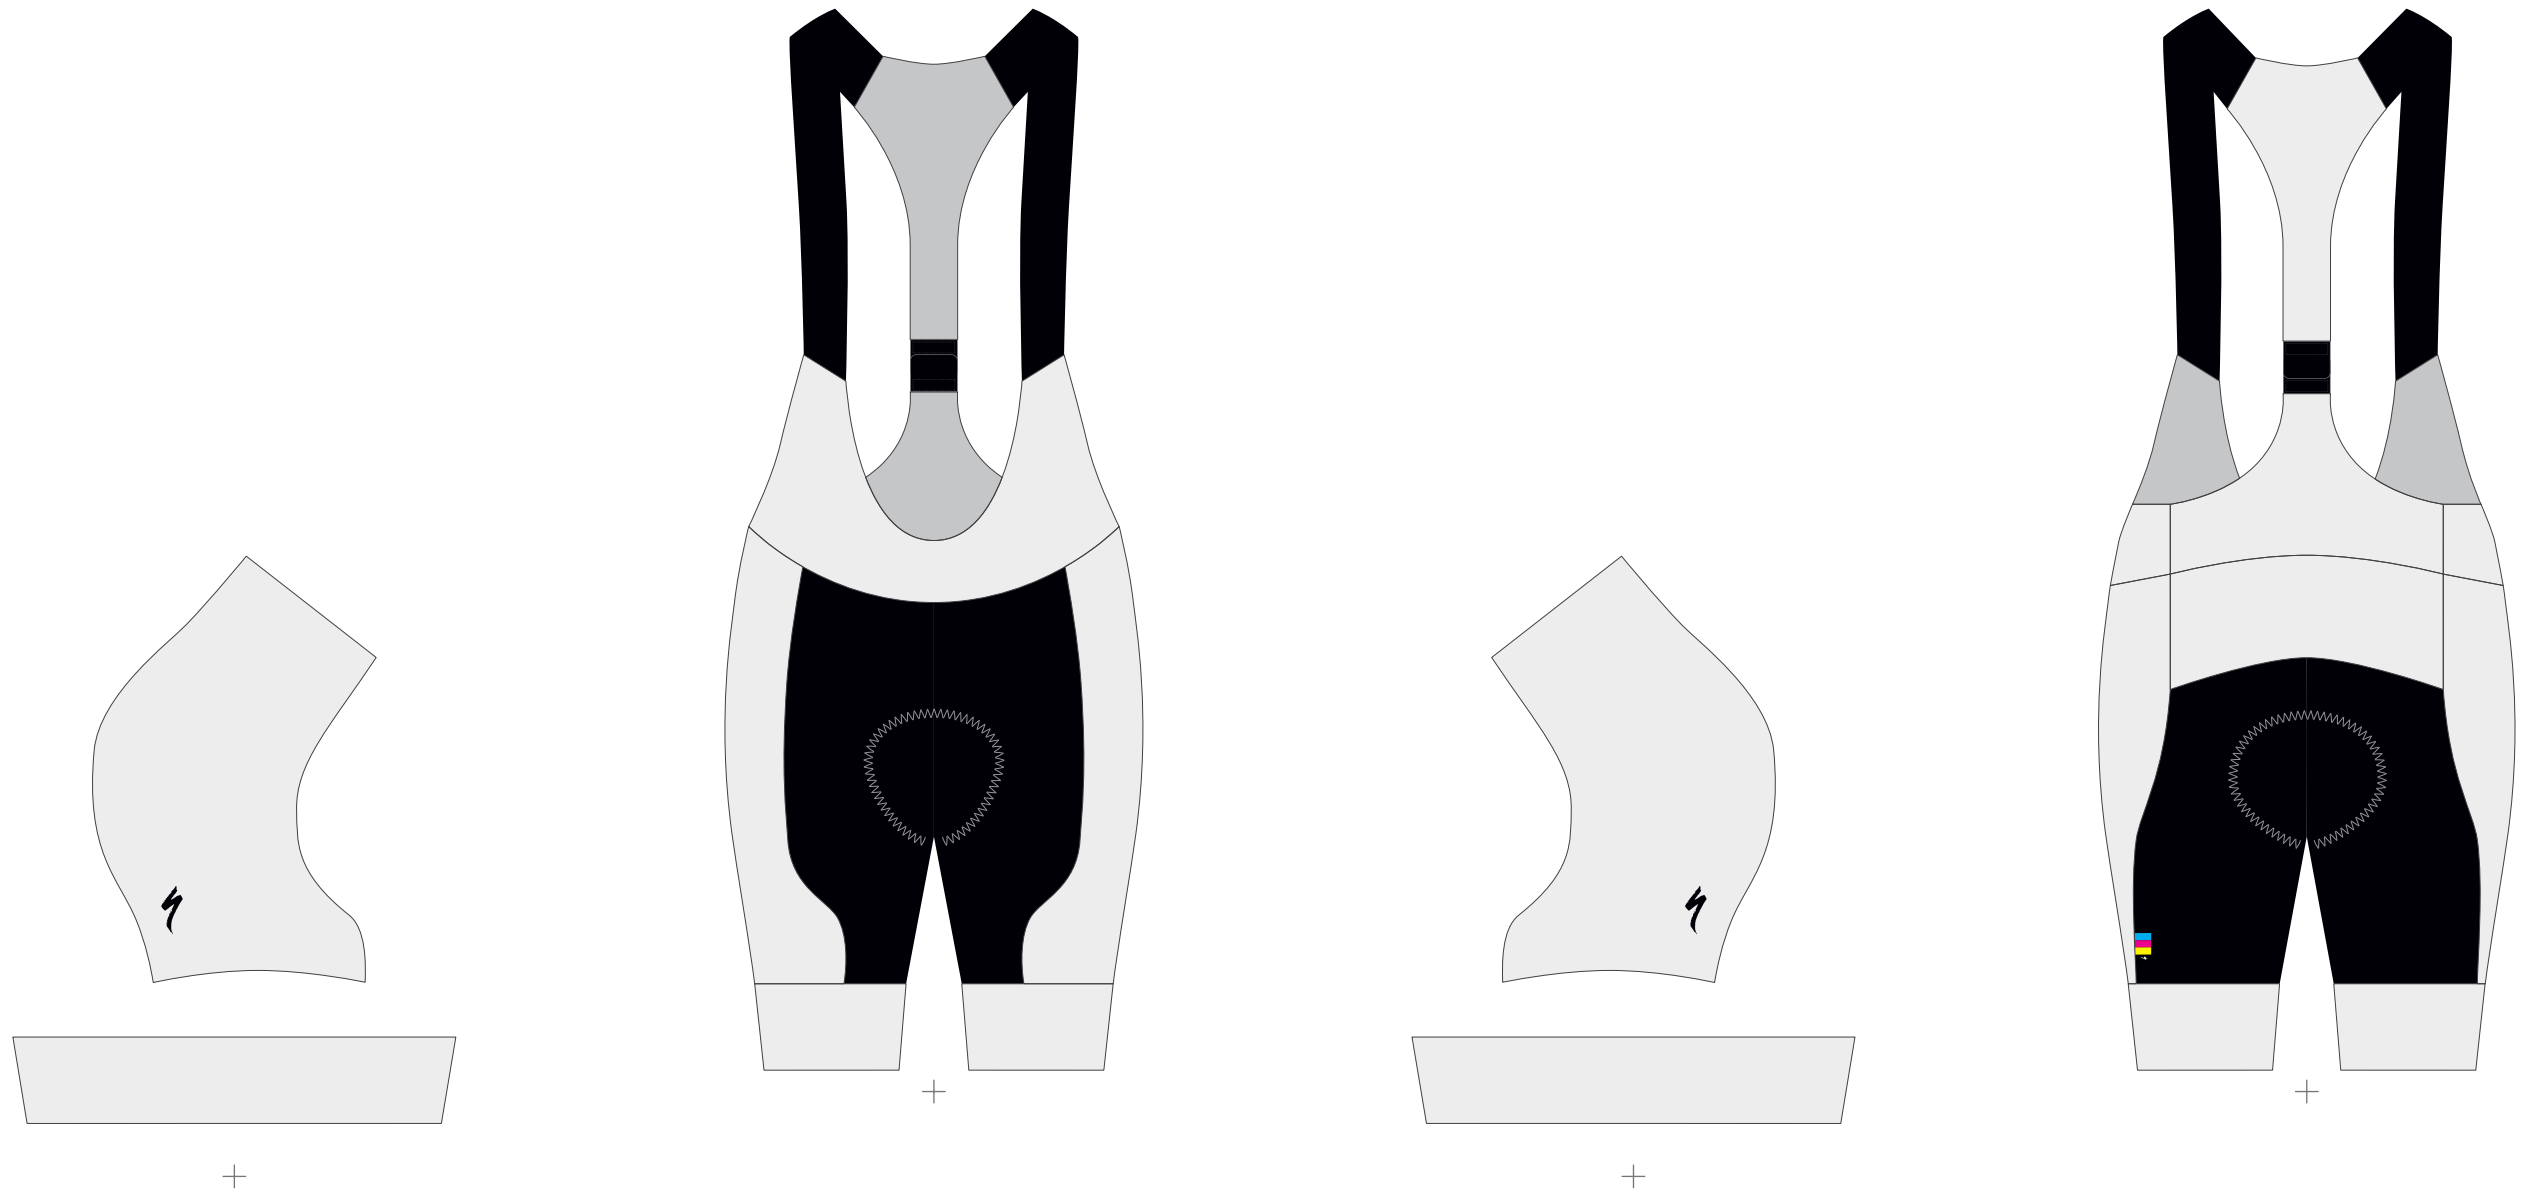

CLIENT: Name
DESIGNER: Name

SPECIALIZED

WOMEN'S
ROAD / SL R BIBSHORT

STYLE / 63219-130 WOMEN'S SL R BIBSHORT

PLEASE NOTE:
Mock-ups are based on a size Medium.
Logos and artwork must be in vector format.
Position and scale of art is approximate relative to production.
Specialized "S" logo must be placed on either the right or left chest.
Designs that are placed across seams are not guaranteed to line up in production.
Please extend artwork beyond red box to ensure accurate placement for all size runs.
Production starts only after final approval of artwork and deposit.

BLACK

GUSSET

NEON

NEON

PMS

PMS

PMS

PMS