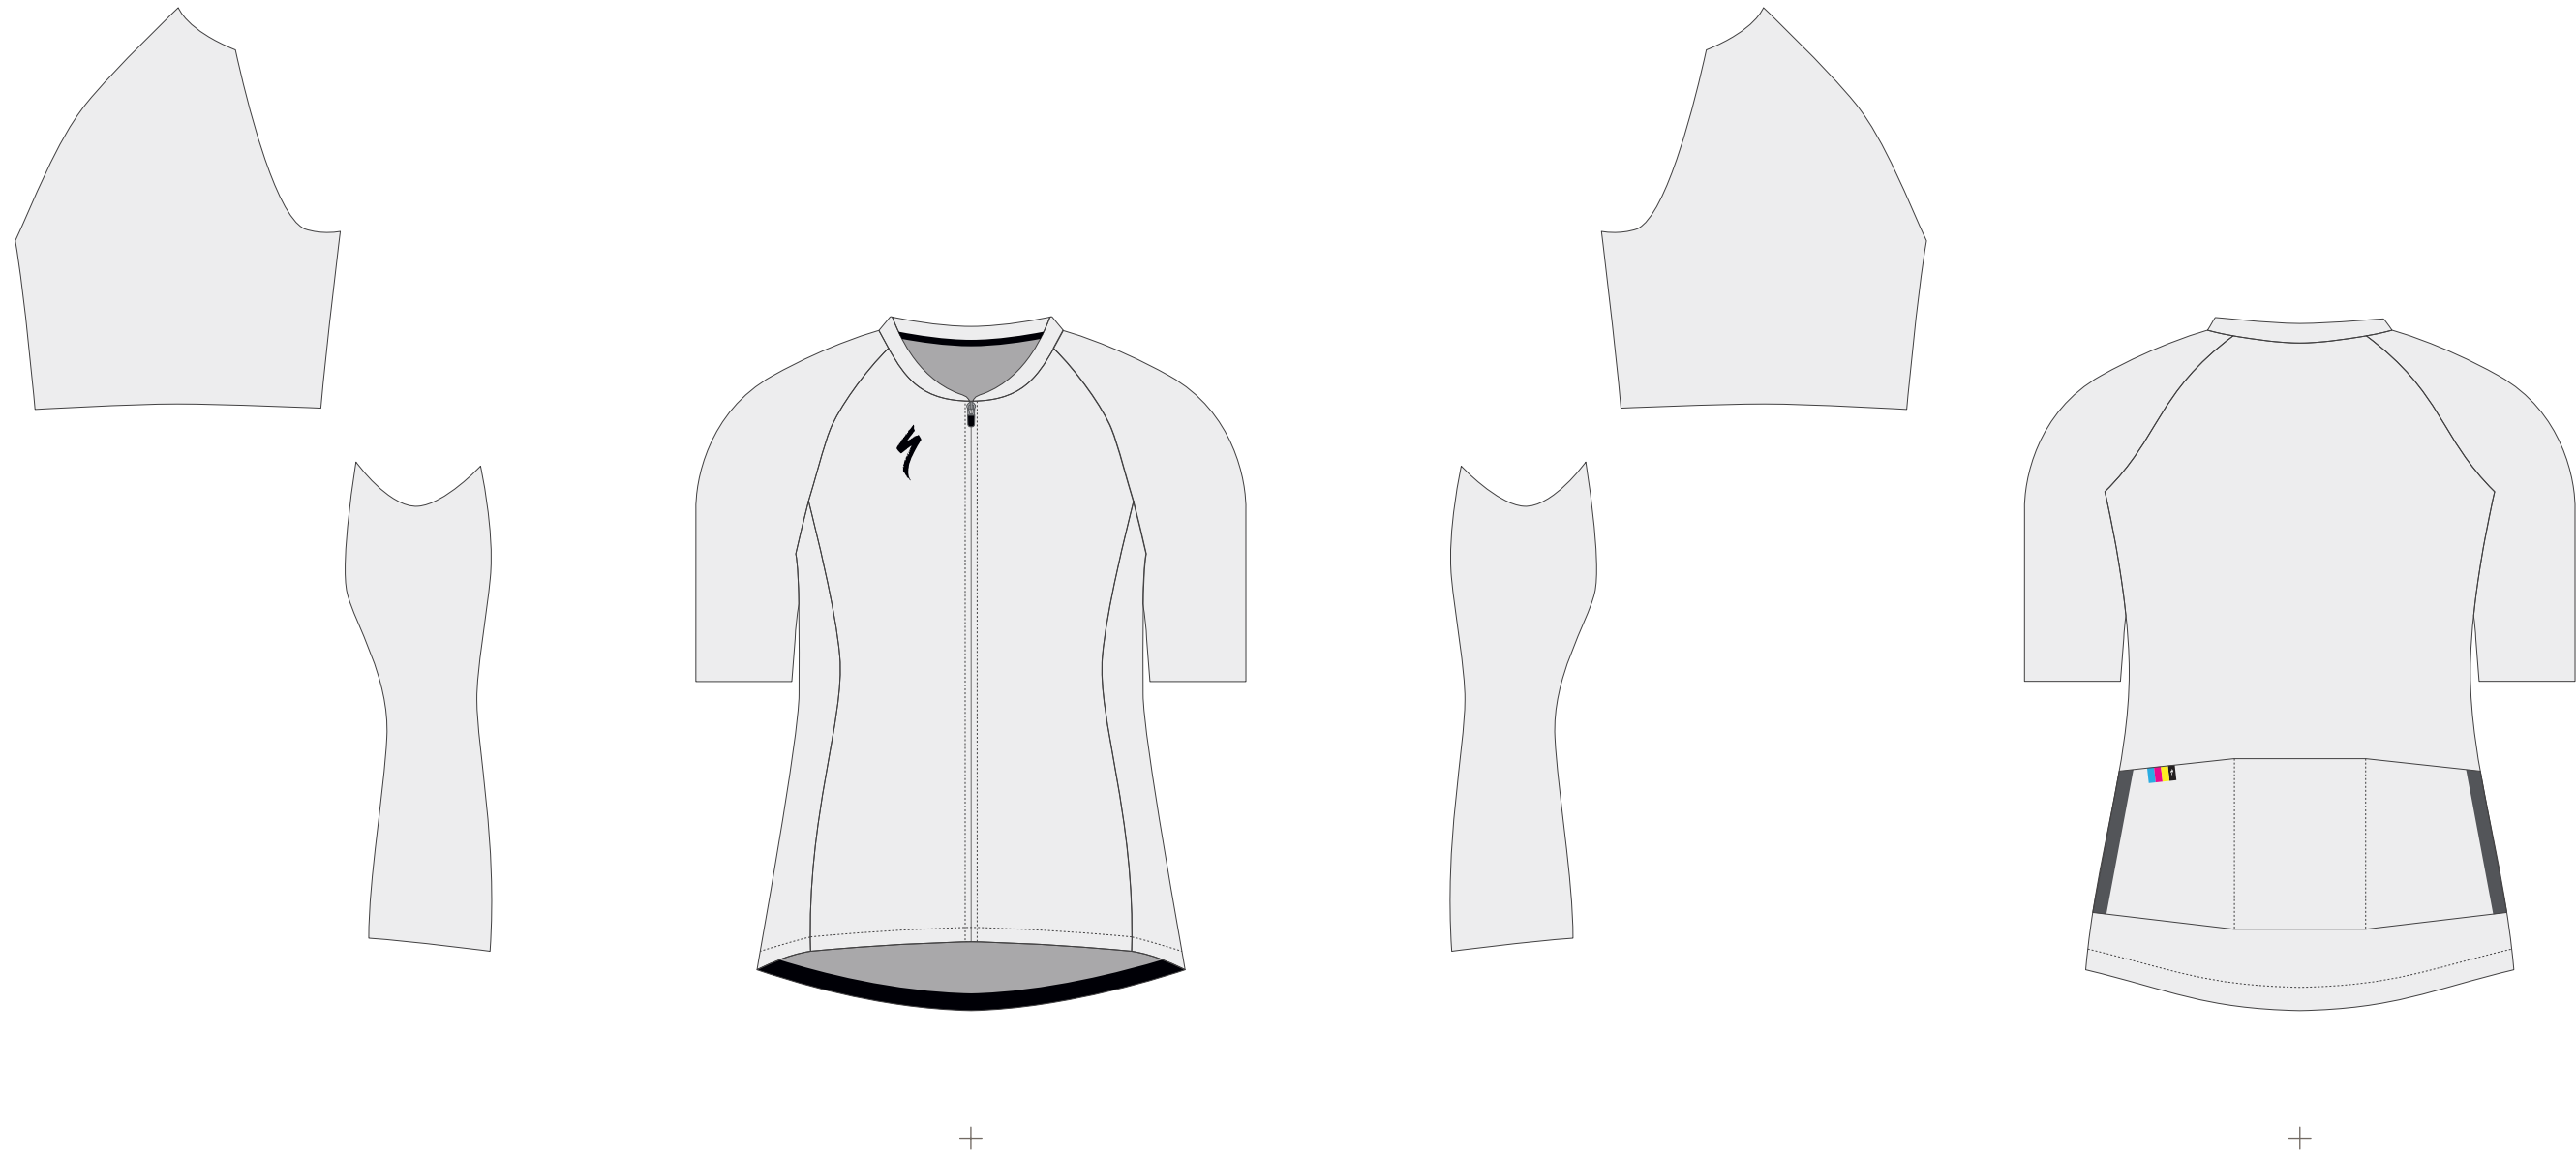

CLIENT: Name
DESIGNER: Name

WOMEN'S
ROAD / SL AIR

STYLE / 63119-220 WOMEN'S SL AIR JERSEY

PLEASE NOTE:
Mock-ups are based on a size Medium.
Logos and artwork must be in vector format.
Position and scale of art is approximate relative to production.
Specialized "S" logo must be placed on either the right or left chest.
Designs that are placed across seams are not guaranteed to line up in production.
Please extend artwork beyond red box to ensure accurate placement for all size runs.
Production starts only after final approval of artwork and deposit.

BLACK
ZIPPER

NEON

NEON

PMS

PMS

PMS

PMS

PMS