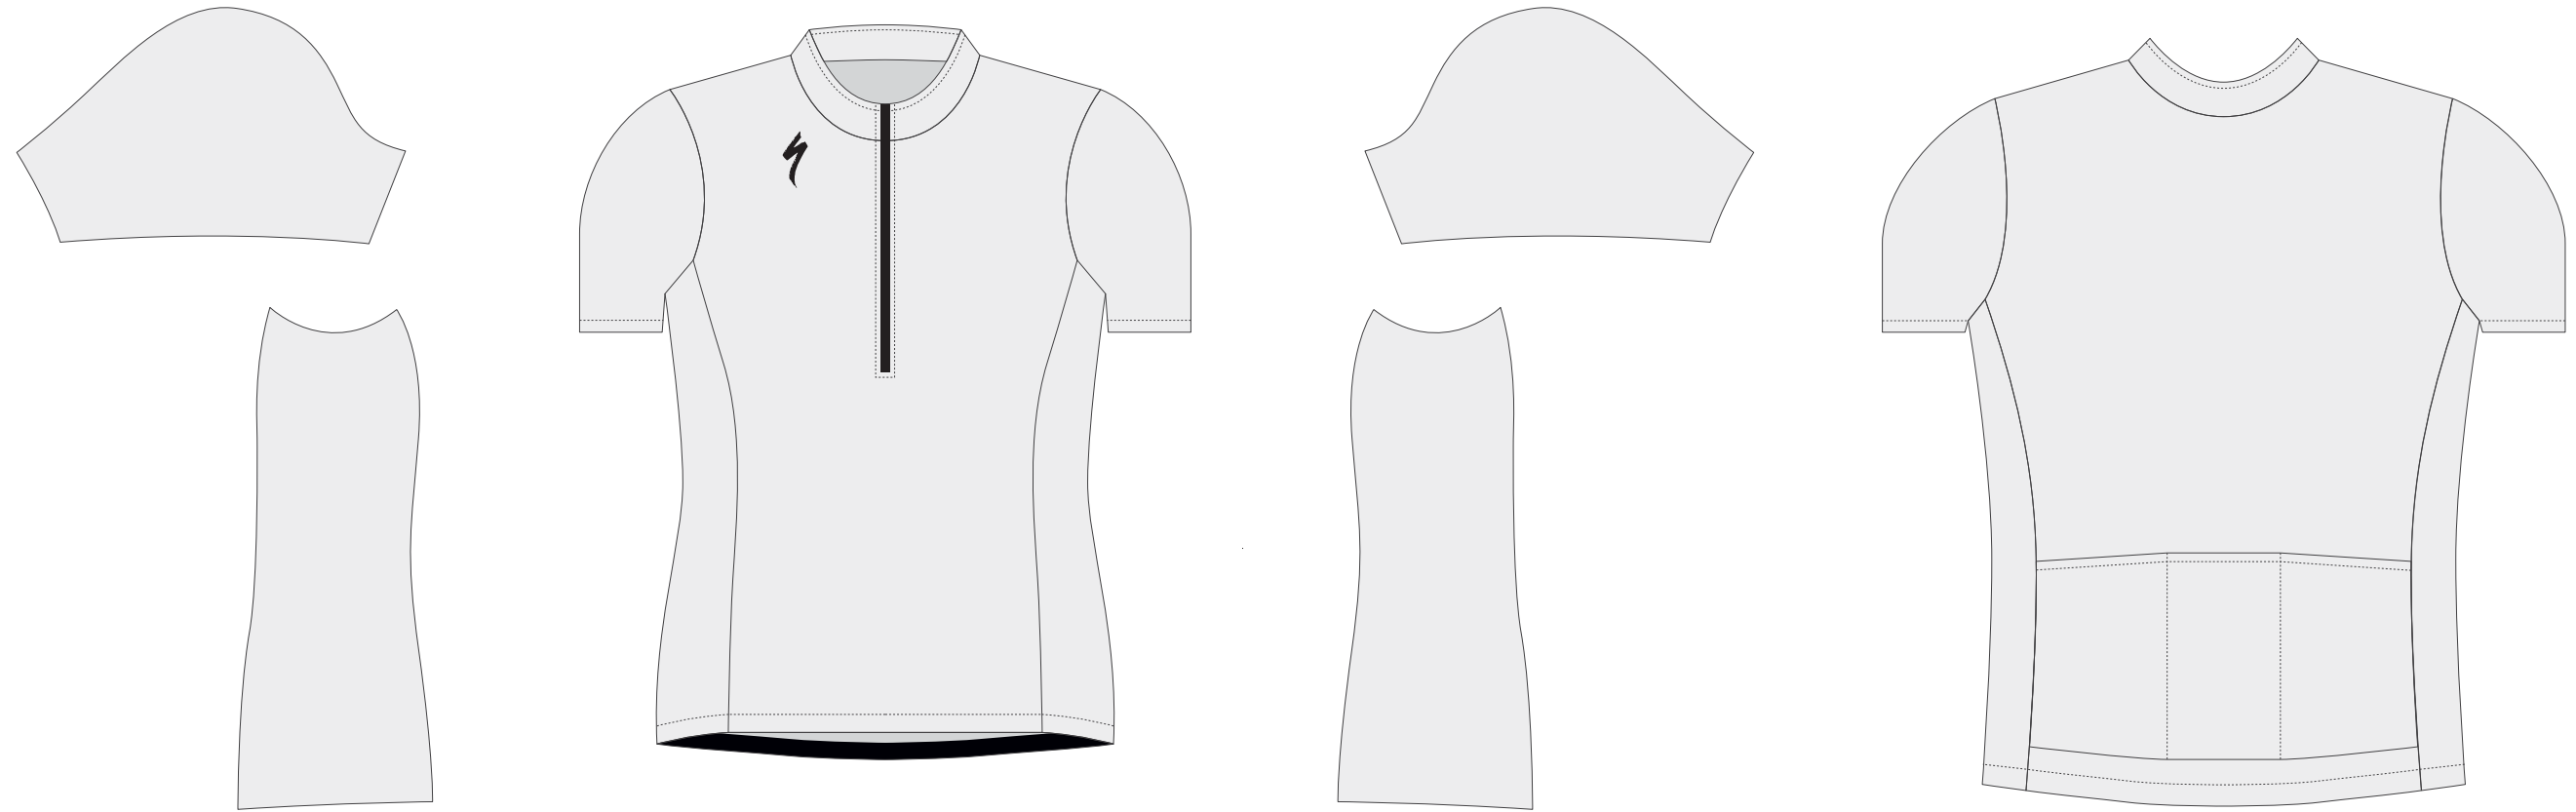

CLIENT: Name
DESIGNER: Name

SPECIALIZED

WOMEN'S
EVENT / RIDE

STYLE / 63118-170 WOMEN'S EVENT RIDE JERSEY

PLEASE NOTE:
Mock-ups are based on a size Medium.
Logos and artwork must be in vector format.
Position and scale of art is approximate relative to production.
Specialized "S" logo must be placed on either the right or left chest.
Designs that are placed across seams are not guaranteed to line up in production.
Please extend artwork beyond red box to ensure accurate placement for all size runs.
Production starts only after final approval of artwork and deposit.

BLACK
ZIPPER

NEON

NEON

PMS

PMS

PMS

PMS

PMS