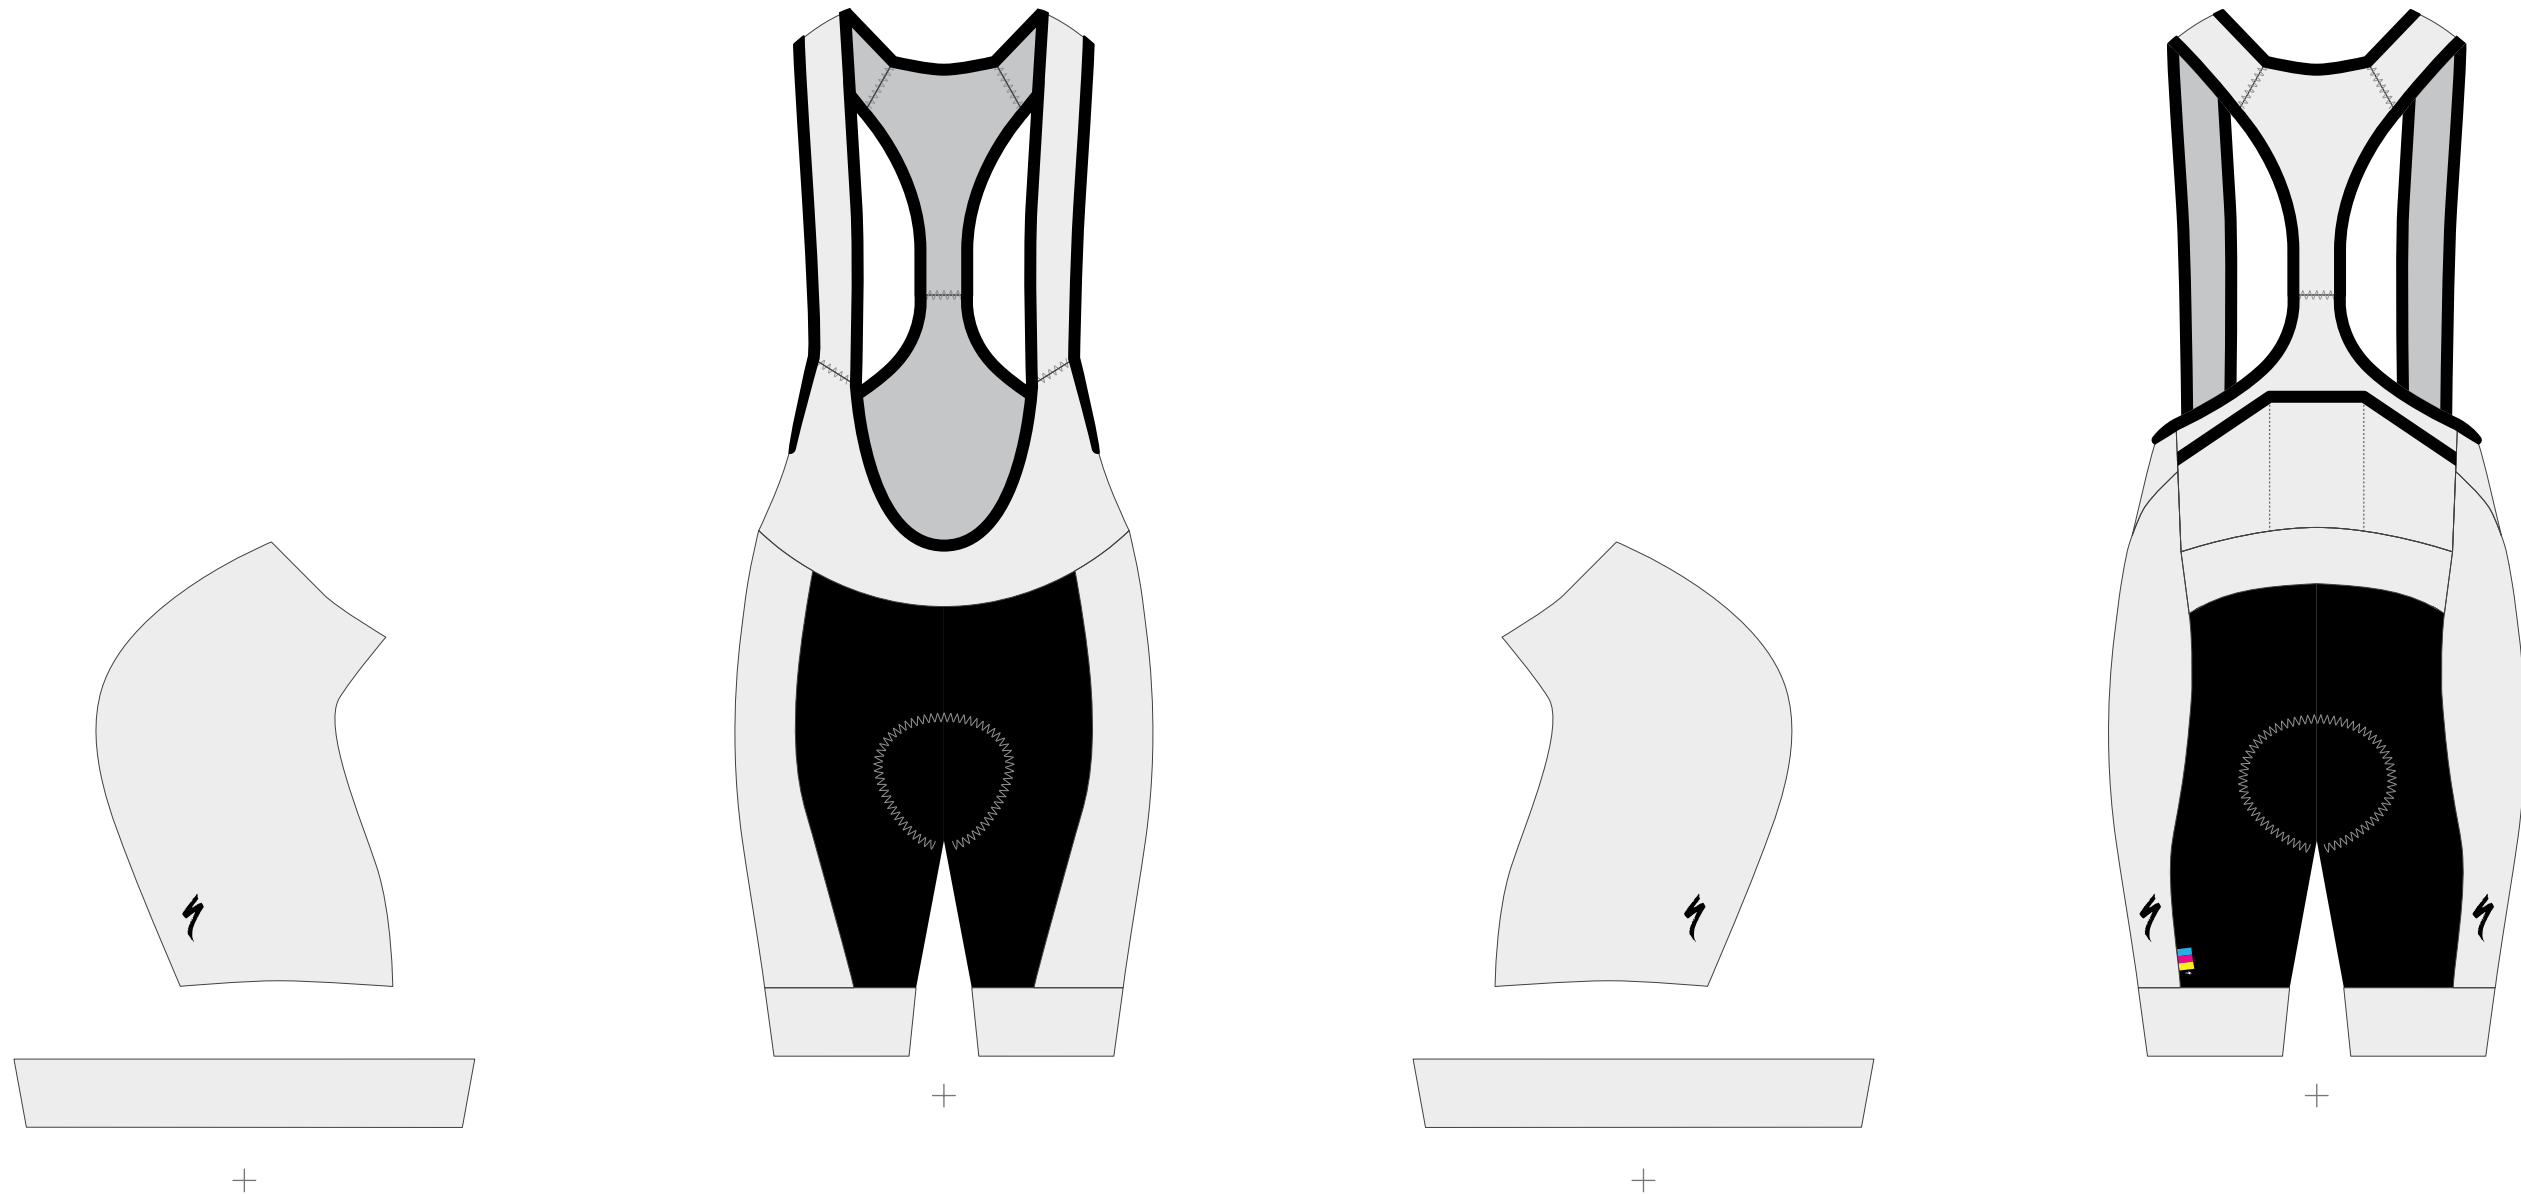

CLIENT: Name
 DESIGNER: Name

SPECIALIZED

WOMEN'S
ROAD / RBX W/SWAT BIBSHORT

STYLE / 63219-150 WOMEN'S RBX W/SWAT BIBSHORT

PLEASE NOTE:
 Mock-ups are based on a size Medium.
 Logos and artwork must be in vector format.
 Position and scale of art is approximate relative to production.
 Specialized "S" logo must be placed on either the right or left chest.
 Designs that are placed across seams are not guaranteed to line up in production.
 Please extend artwork beyond red box to ensure accurate placement for all size runs.
 Production starts only after final approval of artwork and deposit.

BLACK

GUSSET

BLACK
KNIT
BINDING

NEON

NEON

PMS

PMS

PMS