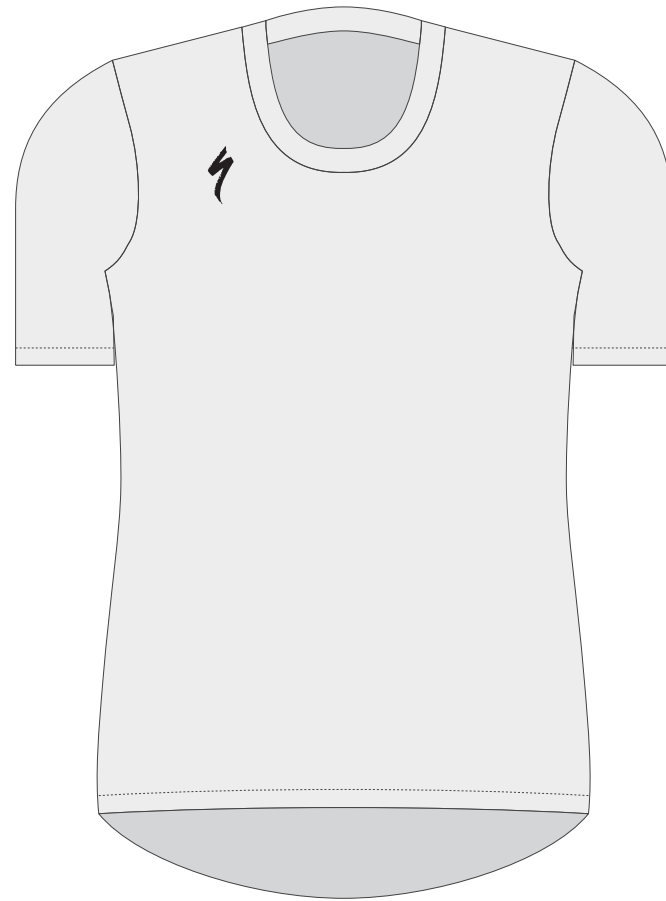

CLIENT: Name  
DESIGNER: Name

WOMEN'S  
**MTB / ALL MOUNTAIN SS**

STYLE / 63119-320 WOMEN'S ALL MOUNTAIN SS JERSEY

PLEASE NOTE:  
Mock-ups are based on a size Medium.  
Logos and artwork must be in vector format.  
Position and scale of art is approximate relative to production.  
Specialized "S" logo must be placed on either the right or left chest.  
Designs that are placed across seams are not guaranteed to line up in production.  
Please extend artwork beyond red box to ensure accurate placement for all size runs.  
Production starts only after final approval of artwork and deposit.