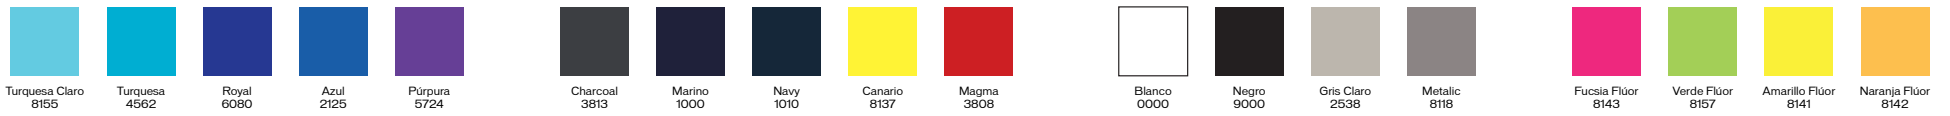

MERYL SKINLIFE

For Use as Base Color

LEFERON

For Use on Design Detail Only

TECNOYARN

For Use on Design Detail Only