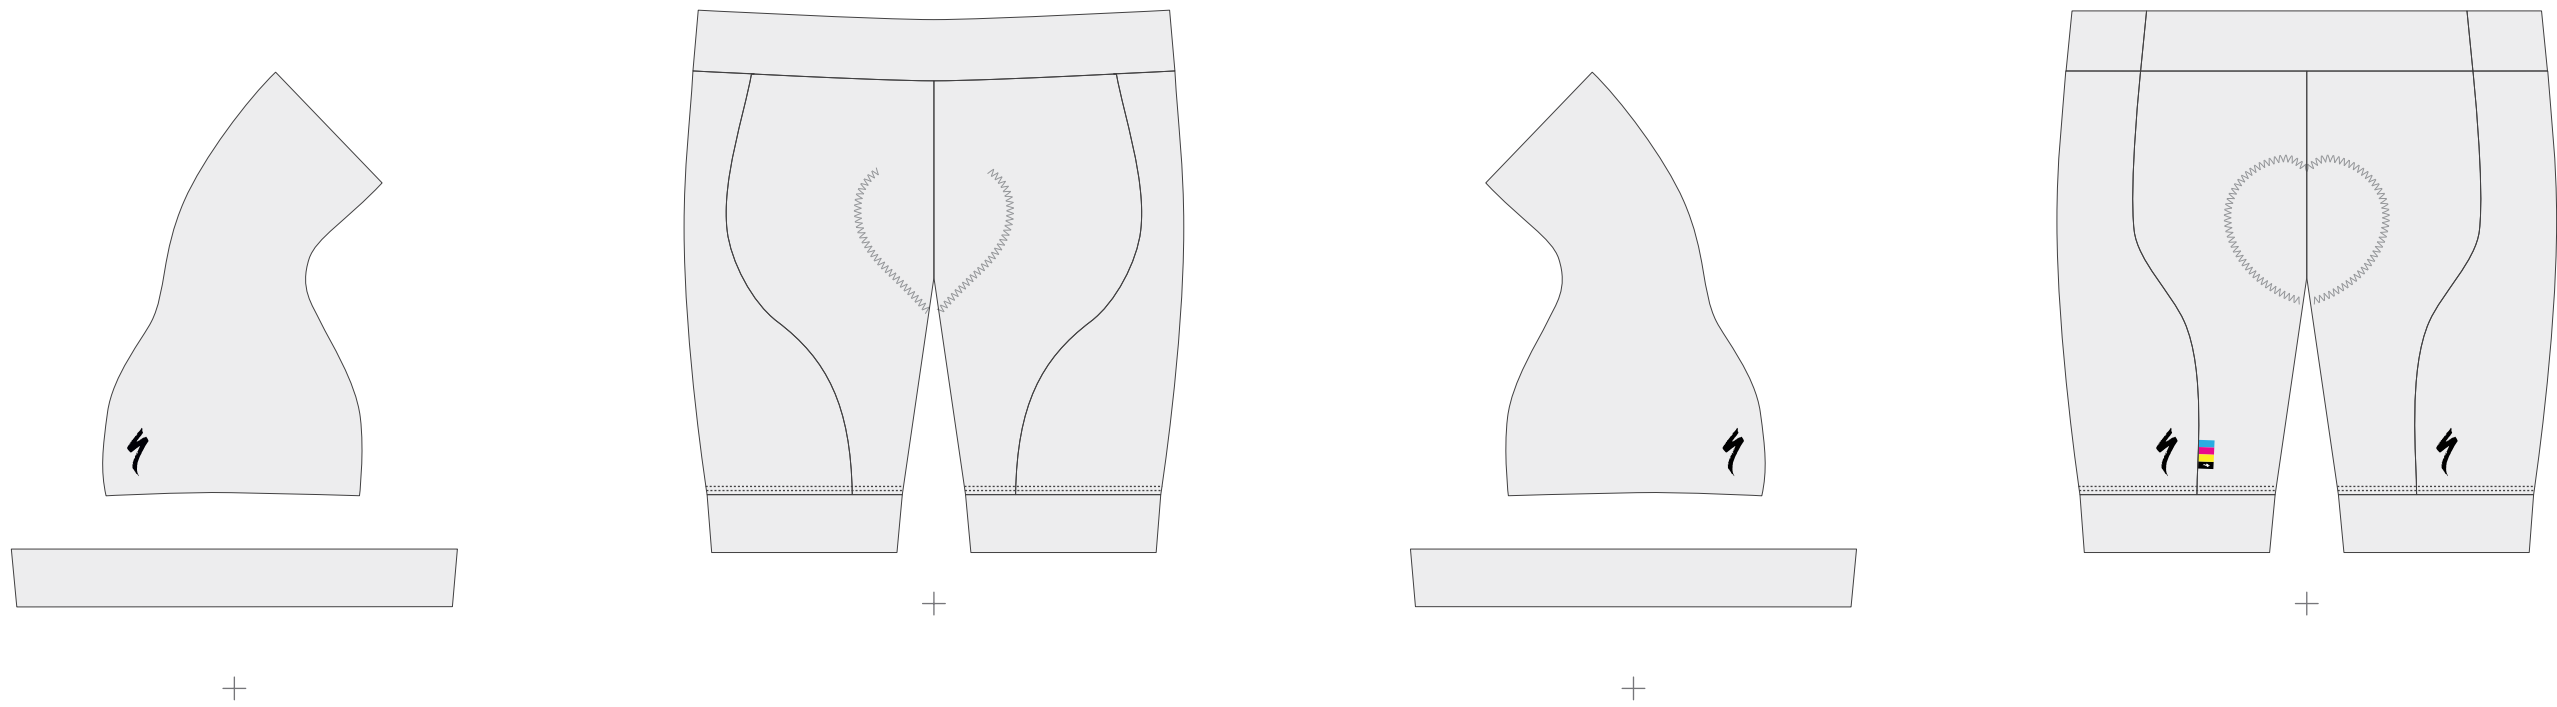

CLIENT: Name
DESIGNER: Name

MEN'S
TRI / SHORT
STYLE / 63218-800 TRI SHORT

PLEASE NOTE:
Mock-ups are based on a size Medium.
Logos and artwork must be in vector format.
Position and scale of art is approximate relative to production.
Specialized "S" logo must be placed on either the right or left chest.
Designs that are placed across seams are not guaranteed to line up in production.
Please extend artwork beyond red box to ensure accurate placement for all size runs.
Production starts only after final approval of artwork and deposit.