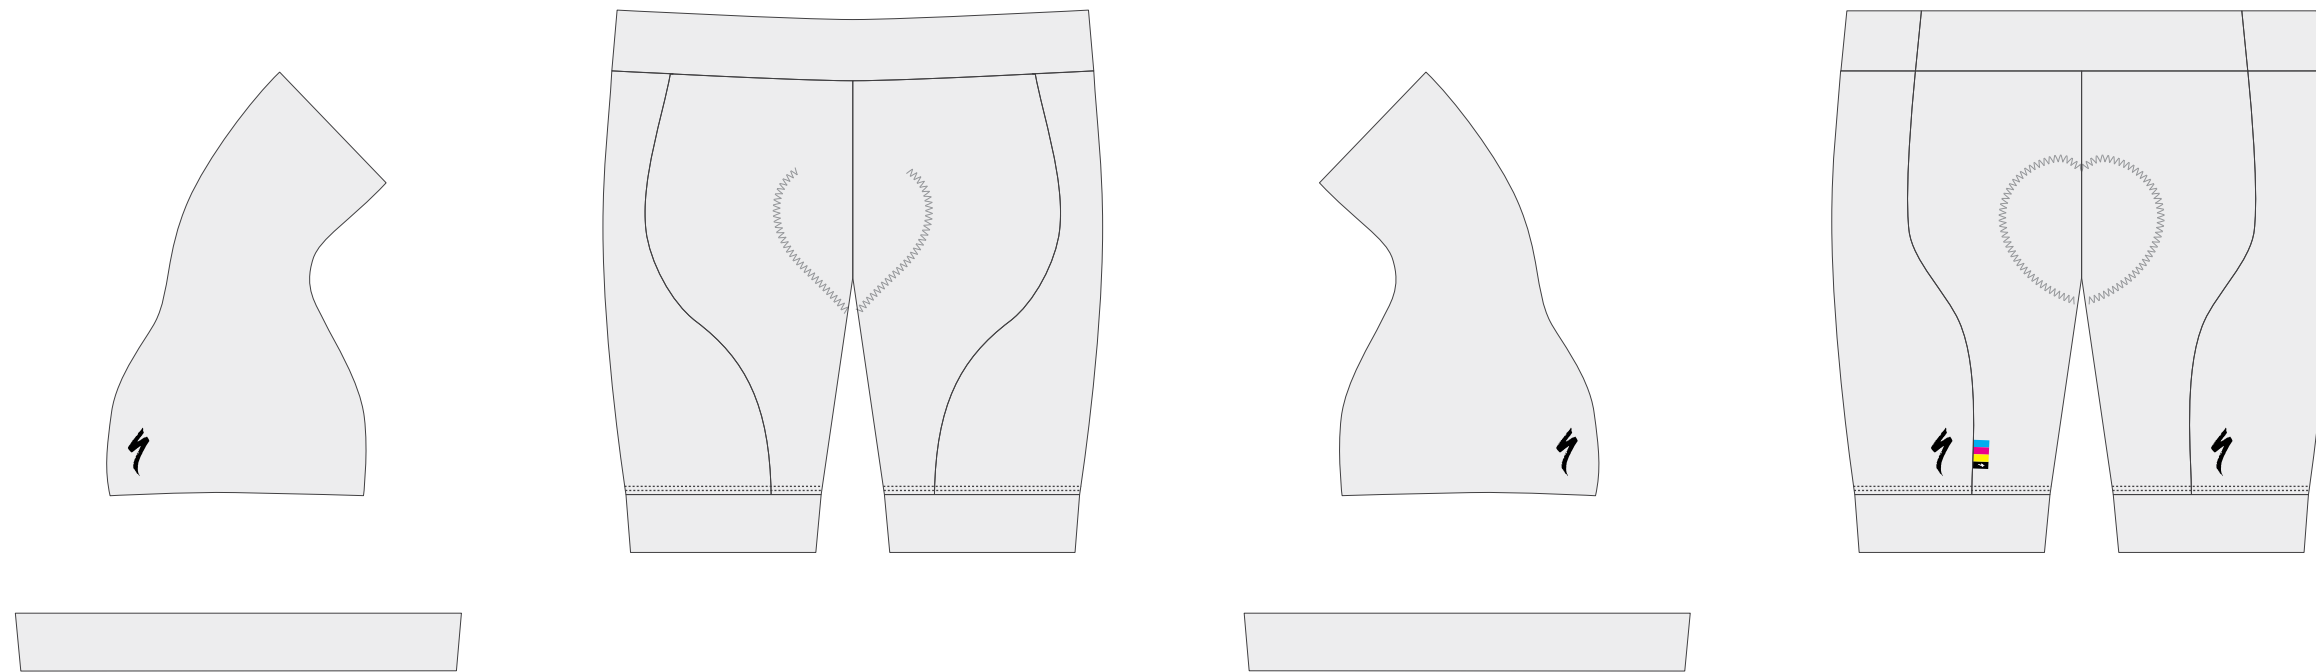

CLIENT: Name
DESIGNER: Name

TRI / SHORT

PLEASE NOTE:
Mock-ups are based on a size Medium.
Logos and artwork must be in vector format.
Specialized "S" logo must be placed on either the right or left chest.
Designs that are placed across seams are not guaranteed to line up in production.
Please extend artwork beyond red box to ensure accurate placement for all size runs.
Production starts only after final approval of artwork and deposit.