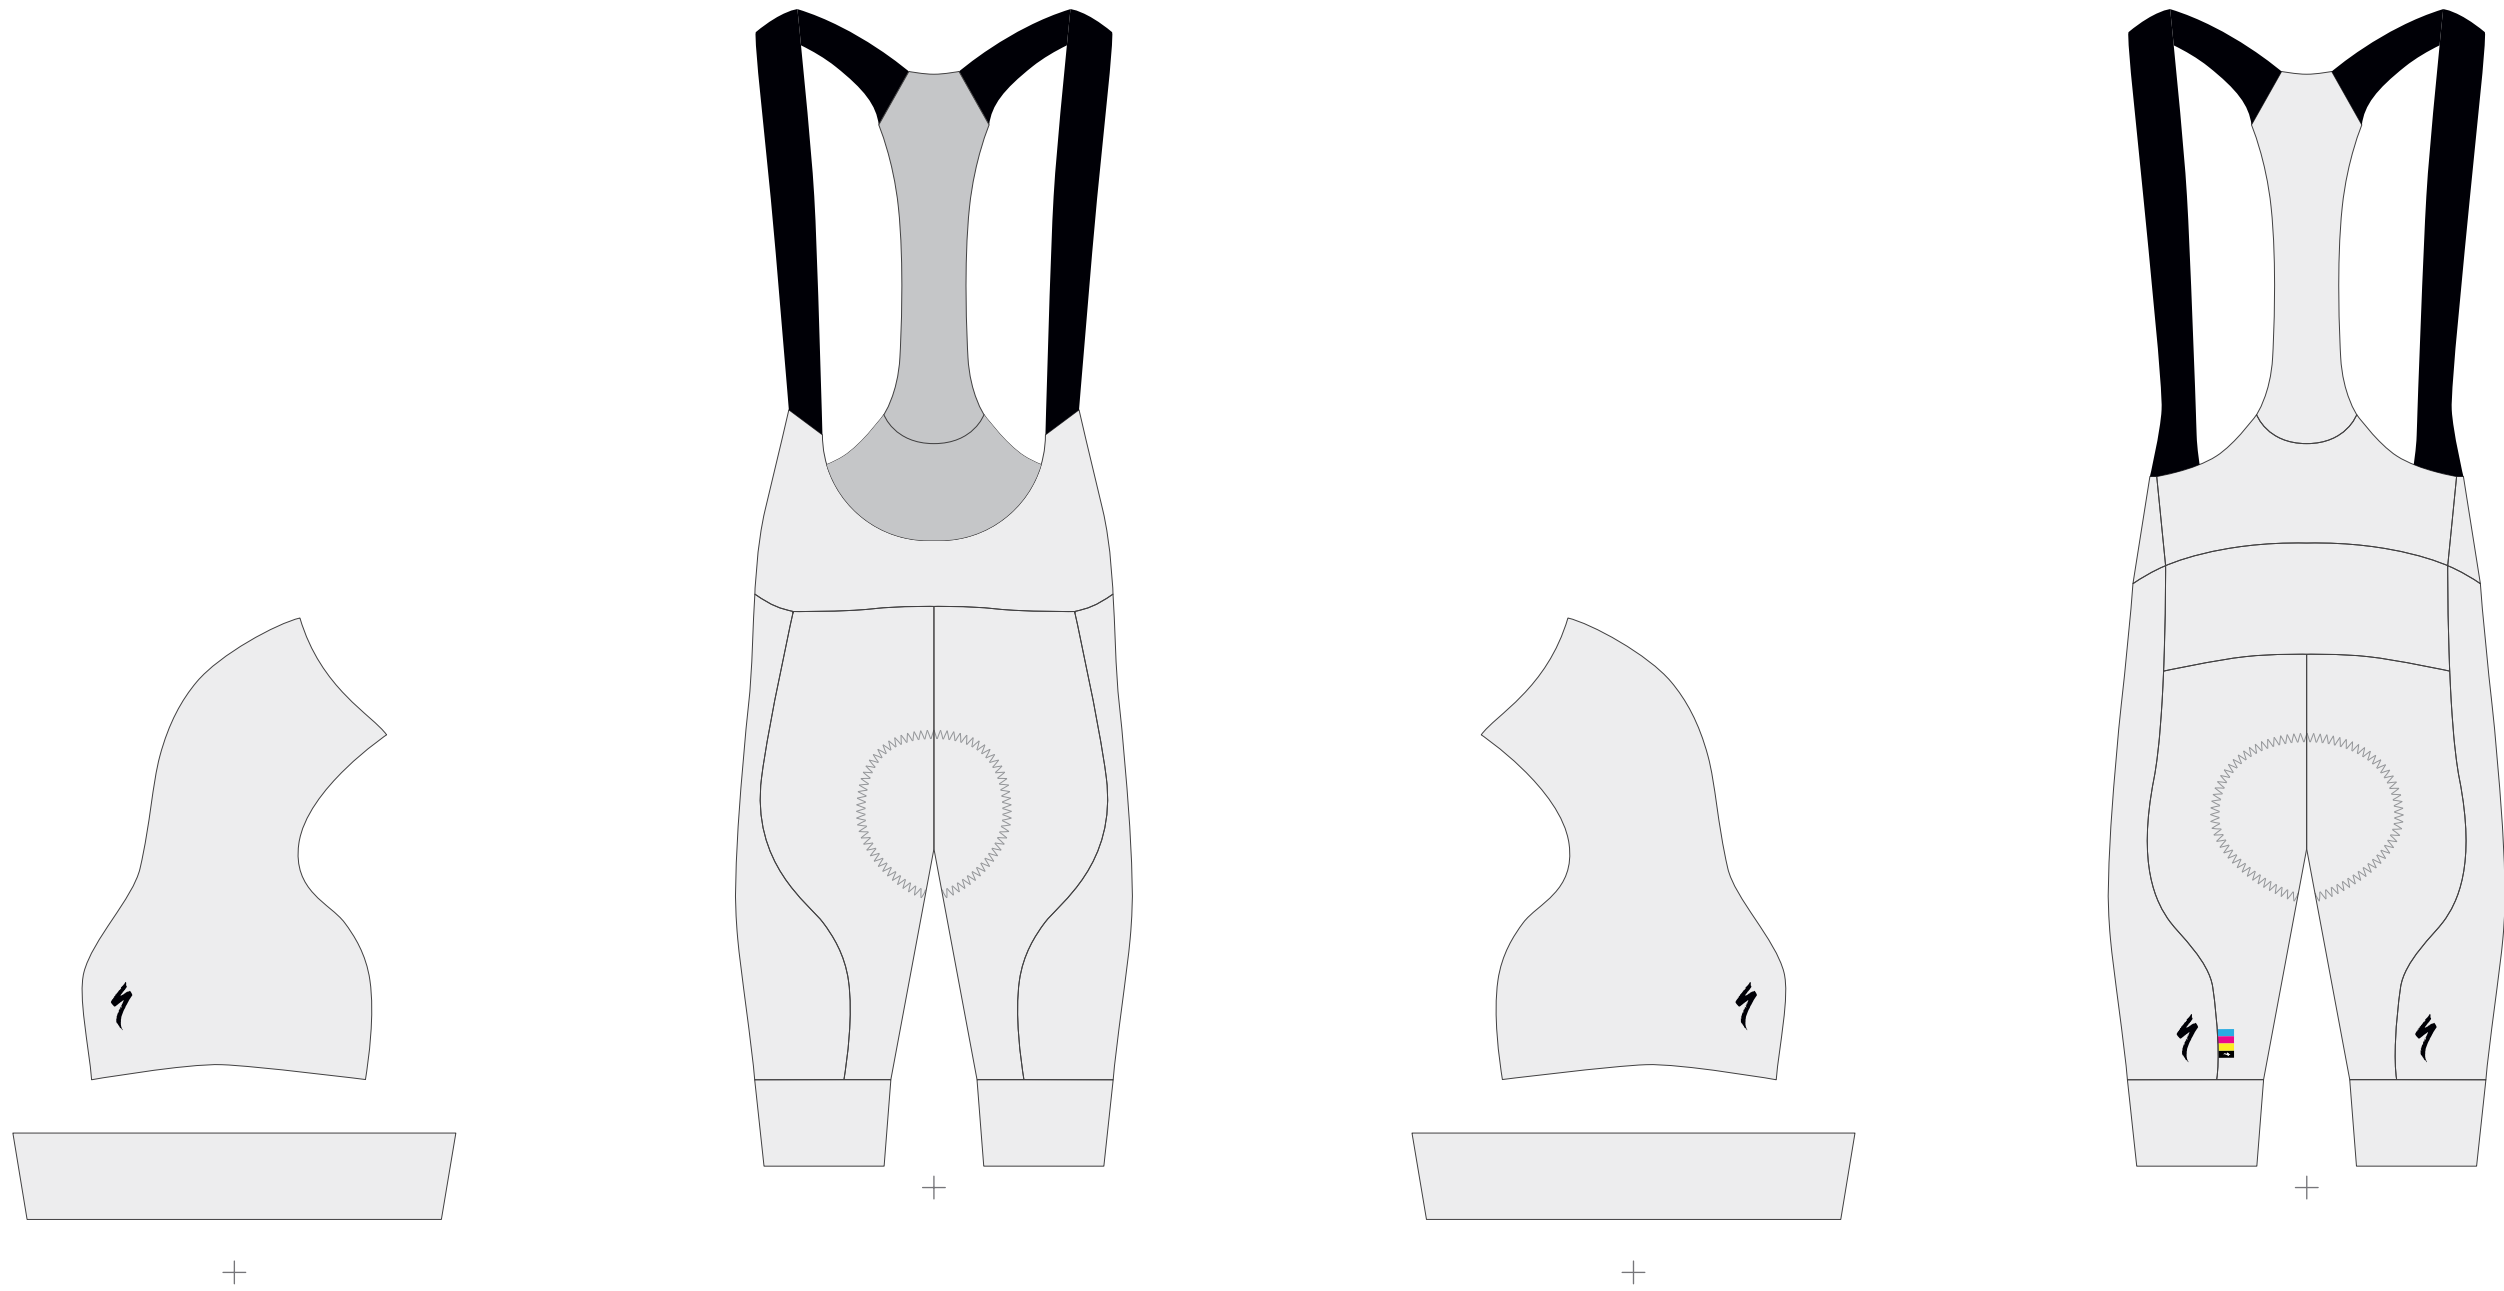

CLIENT: Name
DESIGNER: Name

SPECIALIZED

MEN'S
ROAD / SL R AOP BIBSHORT

STYLE / 63219-200 MEN'S SL R BIBSHORT AOP

PLEASE NOTE:
Mock-ups are based on a size Medium.
Logos and artwork must be in vector format.
Position and scale of art is approximate relative to production.
Specialized "S" logo must be placed on either the right or left chest.
Designs that are placed across seams are not guaranteed to line up in production.
Please extend artwork beyond red box to ensure accurate placement for all size runs.
Production starts only after final approval of artwork and deposit.