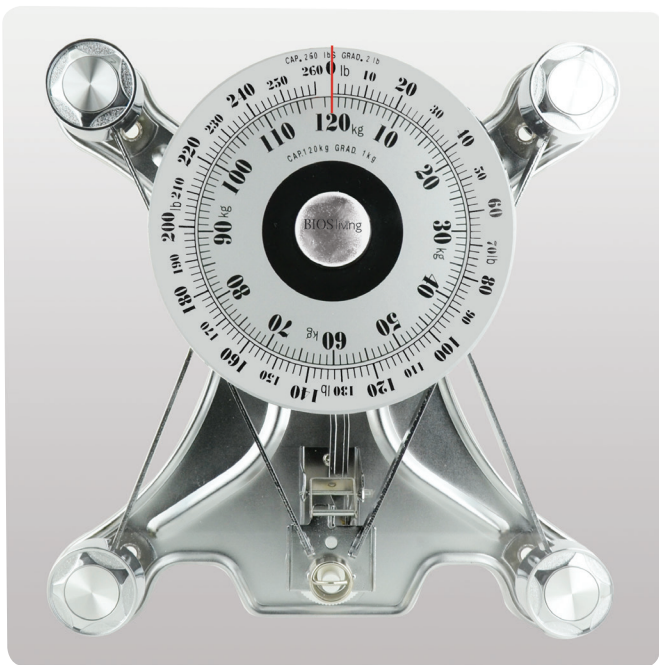

BIOS living

Analog Glass Scale Instruction Manual SC424