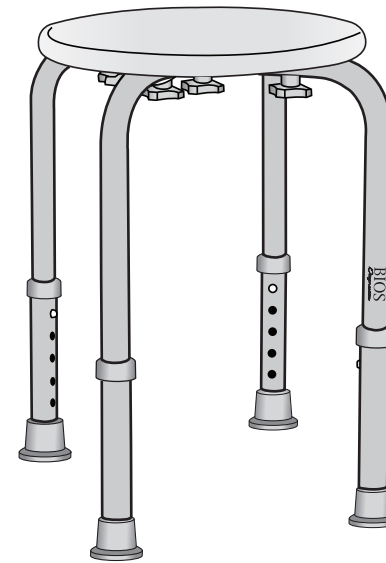

BIOS
Diagnostics™

**59005
SHOWER STOOL**

Thank you for purchasing the BIOS Diagnostics™ Tool Free Bath Stool, please read all instructions carefully before attempting to install your Bath Stool.

CAUTION

- Ensure that the seat is correctly and securely locked in place before using.