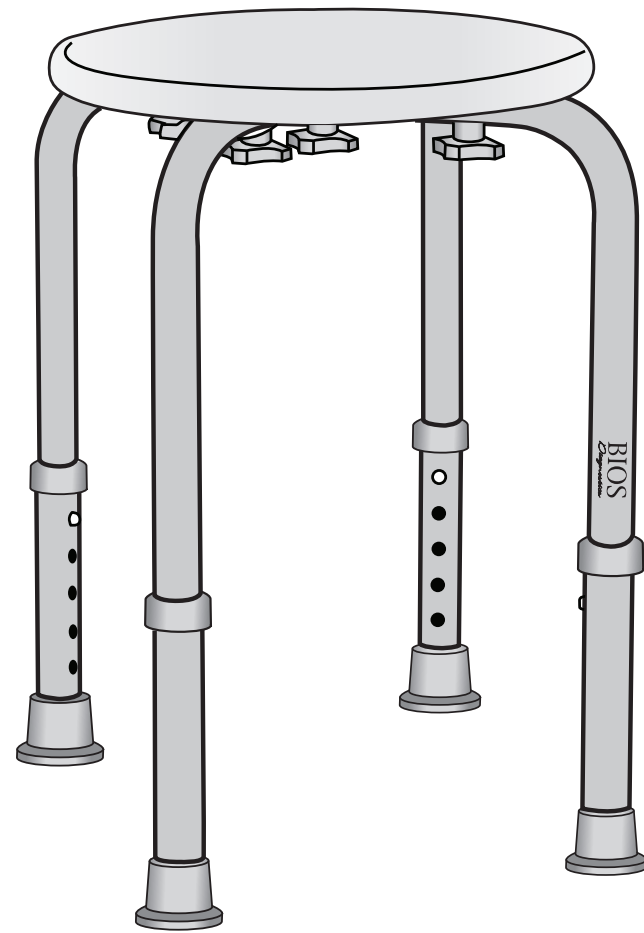

BIOS
Diagnostics™

**59005
SHOWER STOOL**

Thank you for purchasing the BIOS Diagnostics™ Tool Free Bath Stool, please read all instructions carefully before attempting to install your Bath Stool.

CAUTION

- Ensure that the seat is correctly and securely locked in place before using.