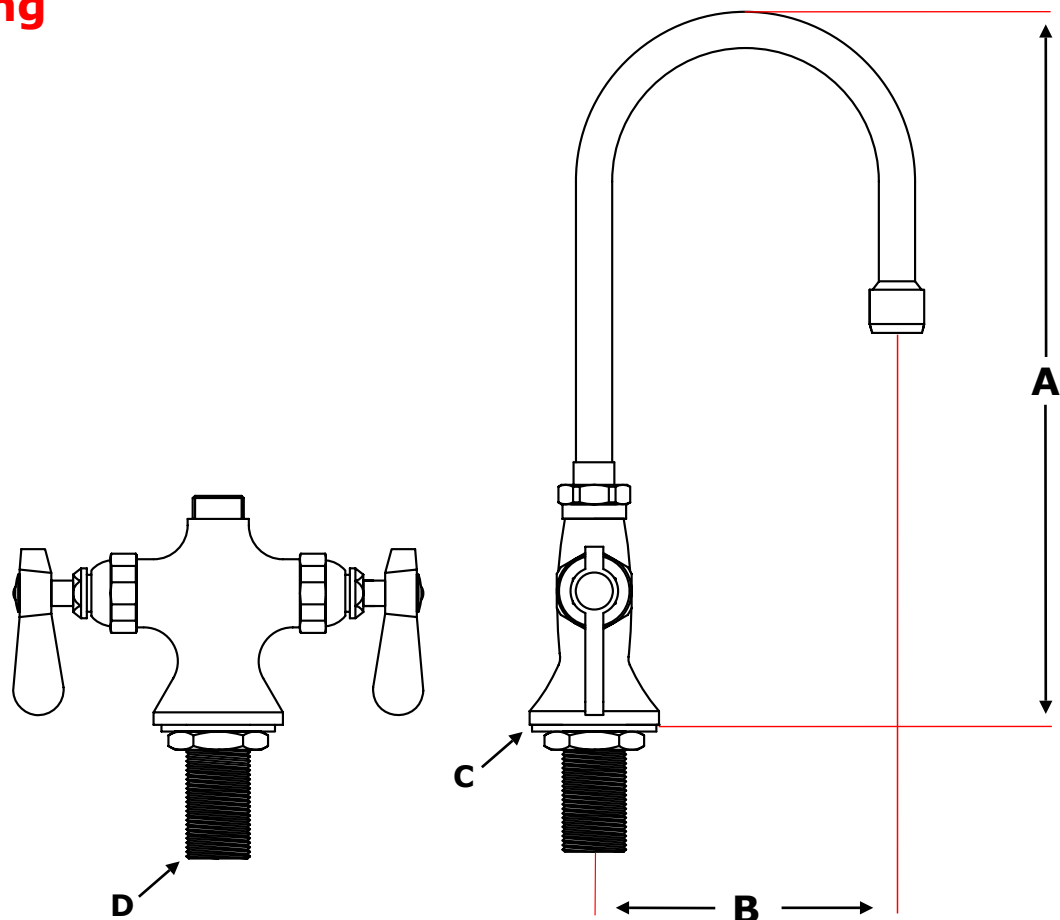

MMXDL mixer taps are fitted with 6" (152 mm) goose neck swivel spout as standard. Check valves prevent cross flow.

Mixer taps are dispatched in easy to handle and store cartons ready for on site installation

MONOBLOC MIXER TAP WITH SWIVEL SPOUT

Technical Drawing

Dimensions		millimeters
Nominal height	A	375
Nominal reach	B	145
Deck flange Ø	C	51
Water entry Ø	D	29

Construction	
Main components/fitings	Chrome/Brass