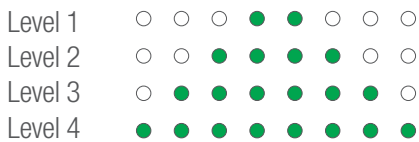

The volume can be set as follows (ascending):

KEY LOCK FUNCTION

Press the key for approx. 2 seconds. This will cause the status display to flash; when it is permanently green, the keys are locked. To unlock the system, press the key for 2 seconds again and wait until the status LED goes off. The keys are then ready for use again.