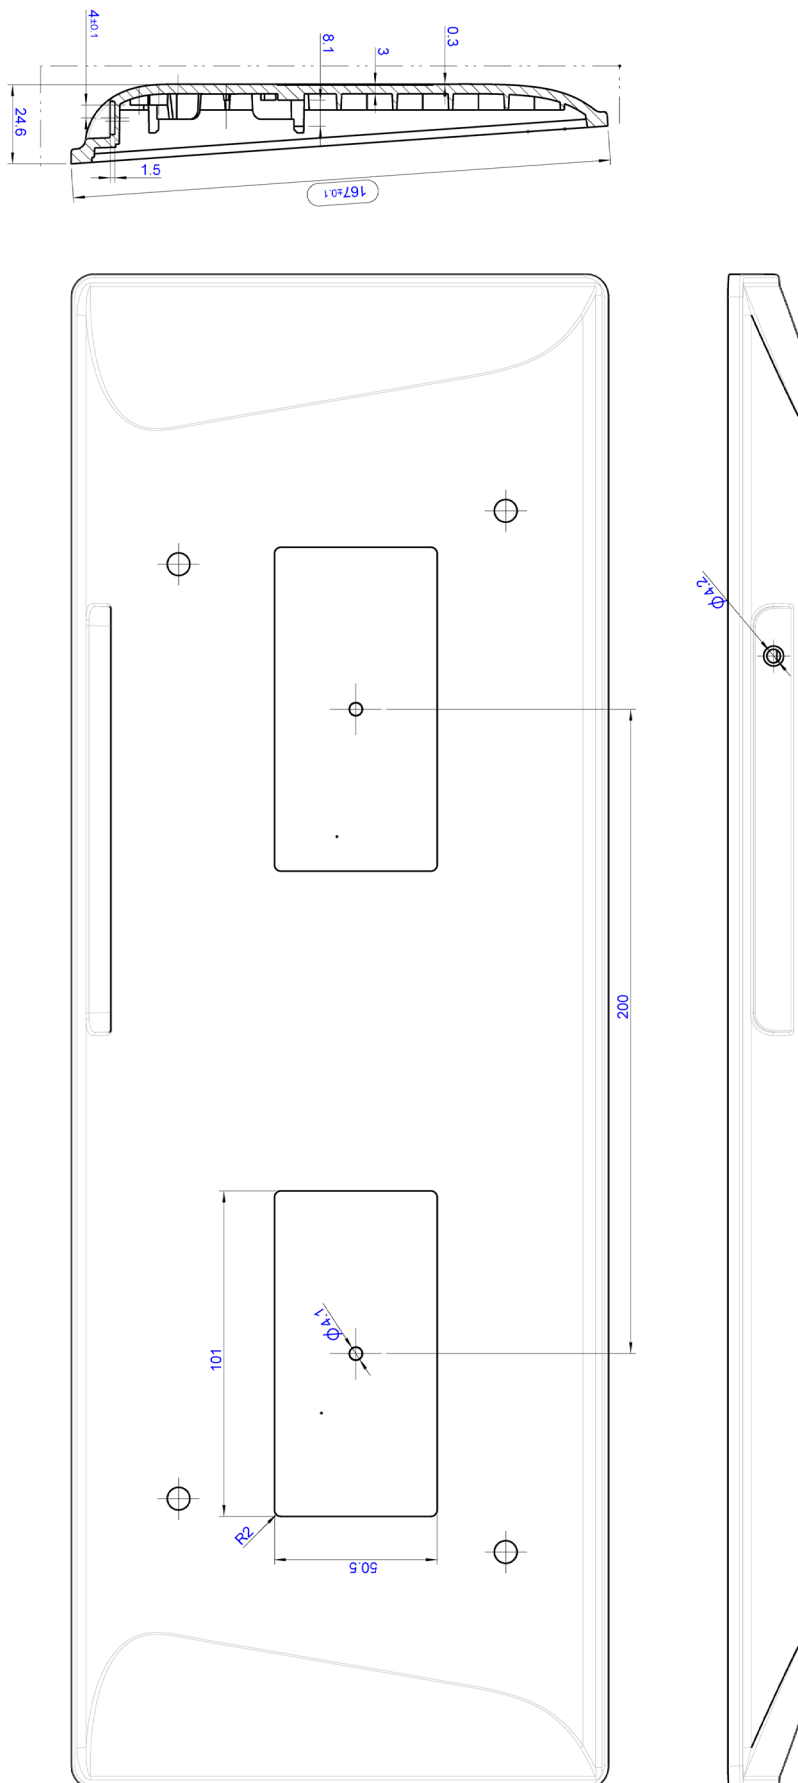

TECHNICAL DATA

Housing type:	desktop keyboard	Operating temperature:	0 °C to +45 °C
Switch technology:	capacitive	Storage temperature:	-10 °C to +45 °C
Number of keys:	103	Enclosure material:	plastic
Interface:	USB (USB Dongle, 2.4 GHz)	Surface:	0.8 mm glass
Cursor control:	touchpad	Keyboard dimensions:	470 x 167 x 25.4 mm
Protection level:	IP65	Special keys:	Keylock, Sensitivity, Volume
Impact protection rate:	IK10	Certifications:	CE, FCC Part 15 Subpart B
Operating force:	0 N	System requirements:	Win®, MacOS® and Linux® *

ORDER INFORMATION

Cat.No.	Product description	Interface	Layout
KR24230	TKR-103-TOUCH-RF-KGEH-VESA-WHITE-USB-DE	USB	German
KR24231	TKR-103-TOUCH-RF-KGEH-VESA-WHITE-USB-US/EU	USB	US/EU English
KR25207	TKR-103-TOUCH-RF-KGEH-VESA-WHITE-USB-CH	USB	Switzerland
KR25205	TKR-103-TOUCH-RF-KGEH-VESA-WHITE-USB-FR	USB	French
KR25208	TKR-103-TOUCH-RF-KGEH-VESA-WHITE-USB-IT	USB	Italian
KR25206	TKR-103-TOUCH-RF-KGEH-VESA-WHITE-USB-SKAN	USB	Scandinavian
KR25211	TKR-103-TOUCH-RF-KGEH-VESA-WHITE-USB-UK	USB	UK
KR25210	TKR-103-TOUCH-RF-KGEH-VESA-WHITE-USB-US/ARAB	USB	US/Arab

Other language versions available on request.

* if OS and Hardware meet the requirements of USB2.0 compliance

Subject to modifications and errors

DIMENSIONAL DRAWING (in mm)

Subject to modifications and errors