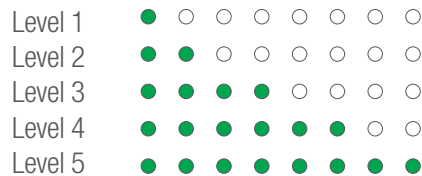

The volume can be set as follows (ascending):

KEY LOCK FUNCTION

Press the key for approx. 2 seconds. This will cause the status display to flash; when it is permanently green, the keys are locked. To unlock the system, press the key for 2 seconds again and wait until the status LED goes off. The keys are then ready for use again.