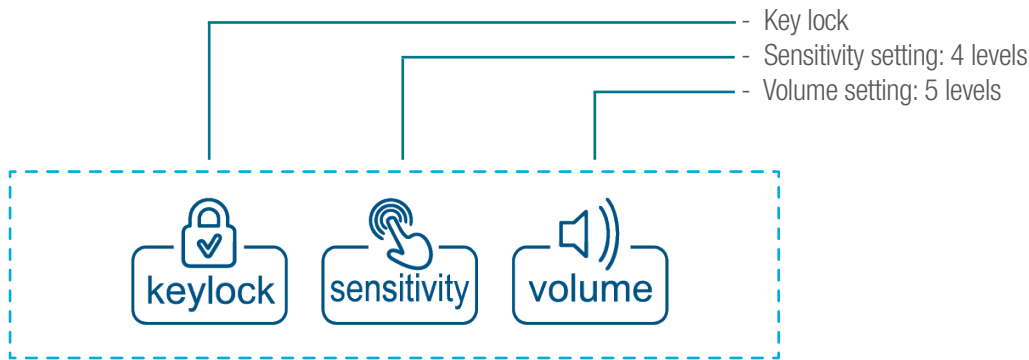

Gett Asia Ltd.

E-Mail: info@gett-asia.com
 Internet: www.gett-asia.com

KEY FUNCTIONS:

- - - - 8 LED chain to display the key lock and the settings for sensitivity and volume

The sensitivity can be set as follows (ascending):

The volume can be set as follows (ascending):

KEY LOCK FUNCTION

Press the key for approx. 2 seconds. This will cause the status display to flash; when it is permanently green, the keys are locked. To unlock the system, press the key for 2 seconds again and wait until the status LED goes off. The keys are then ready for use again.