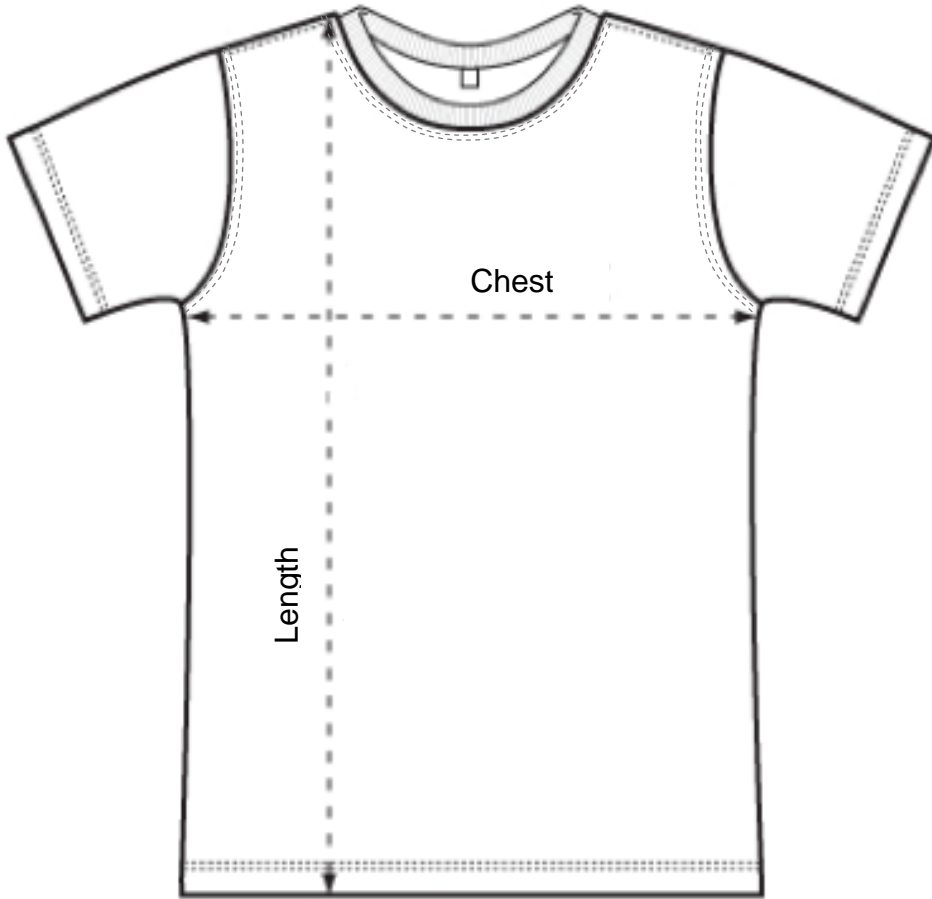

SIZE CHART

Size	Chest	Length
S	54/56cm	72/73cm
M	57/59cm	74/75cm
L	60/62cm	76/77cm
XL	63/65cm	78/79cm
2XL	66/68cm	80/81cm
3XL	69/71cm	82/83cm
4XL	72/74cm	84/85cm
5XL	75/77cm	86/87cm
6XL	78/80cm	88/89cm
7XL	81/83cm	90/91cm
8XL	84/86cm	92/93cm
9XL	87/89cm	94/95cm

SIZING DISCLAIMER:

The sizing information is provided as a guideline only. Variations anywhere from 0.5 to 2.0cm on the dimensions listed here are acceptable within manufacturer guidelines.