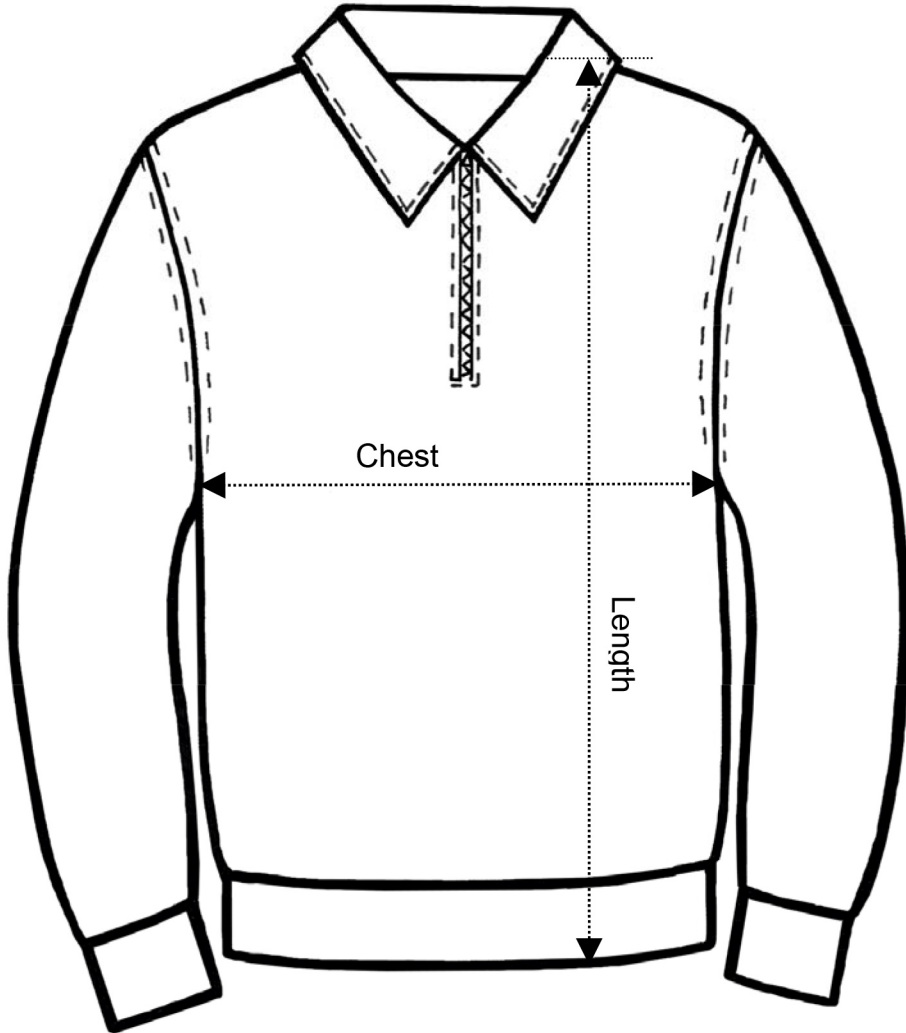

SIZE CHART

Size	Chest	Length
S	55/57cm	67/68cm
M	58/60cm	69/70cm
L	61/63cm	71/72cm
XL	64/66cm	73/74cm
2XL	67/69cm	75/76cm
3XL	70/72cm	77/78cm
4XL	73/75cm	79cm
5XL	76/78cm	80cm
6XL	79/81cm	81cm

SIZING DISCLAIMER:

The sizing information is provided as a guideline only. Variations anywhere from 0.5 to 2.0cm on the dimensions listed here are acceptable within manufacturer guidelines.