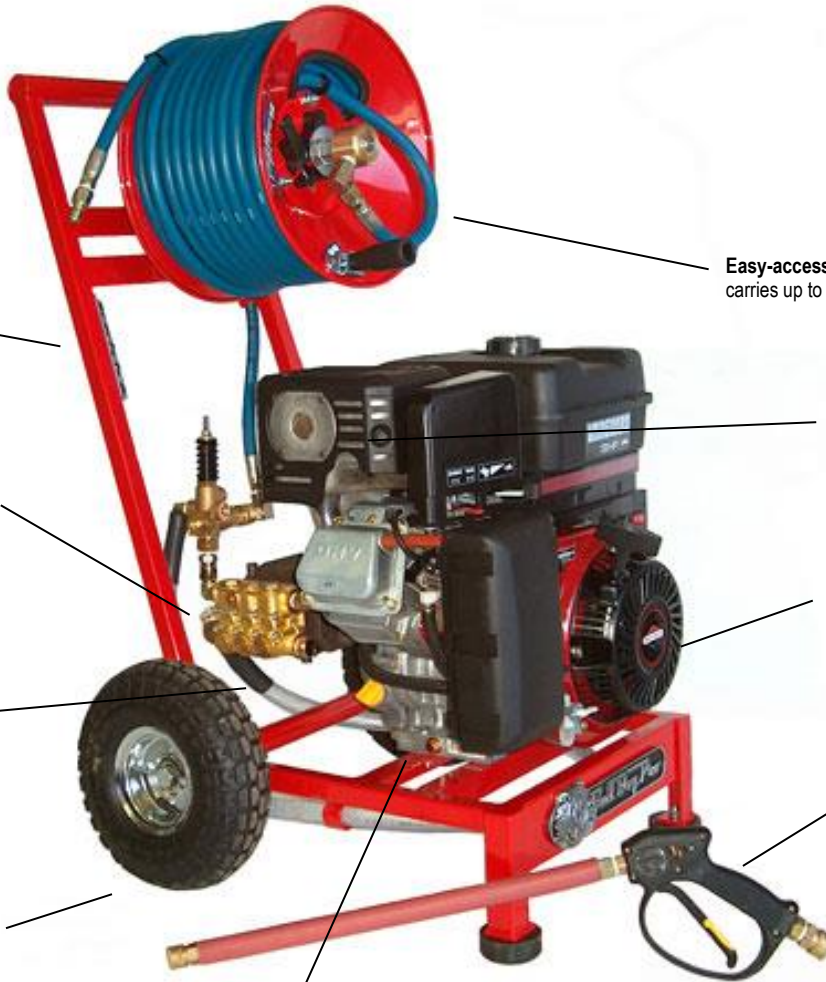

BullDog PRO™ Water Blasters are the toughest pressure washers on the market built specifically for the demands of professional users. Powered by continuous duty **Honda, Vanguard or Kohler** engines, all **BullDog PRO™** systems feature premium tri-plunger, oil bath pumps plumbed for reliability and long term low cost. For serious cleaning you need serious equipment. There's only one choice - the **BullDog PRO™**.

90% of pump failures are due to overheating seals in bypass... our 60" Bypass Loop eliminates overheating.

Rugged 2-ply tubed Pneumatic Tires absorb vibration and maneuver easily on all terrains.

Easy access oil-drain plug for quick oil changes and improved maintenance.

Easy-access Rapid Reel carries up to 75 ft of hose.

Ultra quiet low-tone muffler for hassle free work time

All systems powered by ultra reliable, industrial-duty **Honda, Vanguard or Subaru** engines.

Easy-pull trigger gun provides hours of fatigue free cleaning. Several wand lengths are available... just ask!