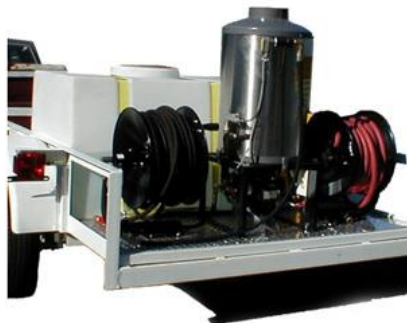

BullDogPRO™ Heater systems & options

Our state-of-the-art heaters are cold water wrap, vertical style construction with 1/2" schedule 80 steel rated to **4000psi standard**. They come with a **210°F** temperature control at the water **outlet** and an **additional 140°F** temperature control & relief valve at the heater **inlet** for max safety. **Our heaters outlast others by double !** Custom units are available to 375°F and to **6000 PSI**.

Diesel Fired Heaters

- SH-d16v** –heat 4.5 gpm to 200°F & lower flow systems to 325°F.
Incl. 12vDC ..Beckett burner # ADC,
With 12vDC # SDC or SM 120vAC, 240vAC
- SH-d18v** –heat 6 gpm to 200°F & lower flow systems to 325°F.
Incl. 12vDC ..Beckett burner # ADC,
With 12vDC # SDC or SM 120vAC, 240vAC
- SH-d18T** –heat 8 gpm to 180°F & lower flow systems to 325°F.
Incl. 12vDC ..Beckett burner # ADC,
With 12vDC # SDC or SM 120vAC, 240vAC
- SH-d18H**- same as above in horizontal style, low profile version
- SH-d20v** – heat 8 gpm to 200°F & lower flow systems to 325°F
Incl. 12vDC # SDC or SM 120vAC, 240vAC
- SH-d20H**- same as above in horizontal style, low profile version
yes, image #3 shows it vertically mounted, "front-out" configuration for utility-van mounting.
- SH-d24v**- same as 20" vertical above, but can do 12gpm to 200°F

Propane Fired Heaters

- SH-Lp16** – heat 3.5 gpm to 200°F & lower flow systems to 325°F. 12vDC, 120vAC, 208-240vAC
- SH-Lp18** – heat 4.5 gpm to 200°F & lower flow systems to 325°F. 12vDC, 120vAC, 208-240vAC