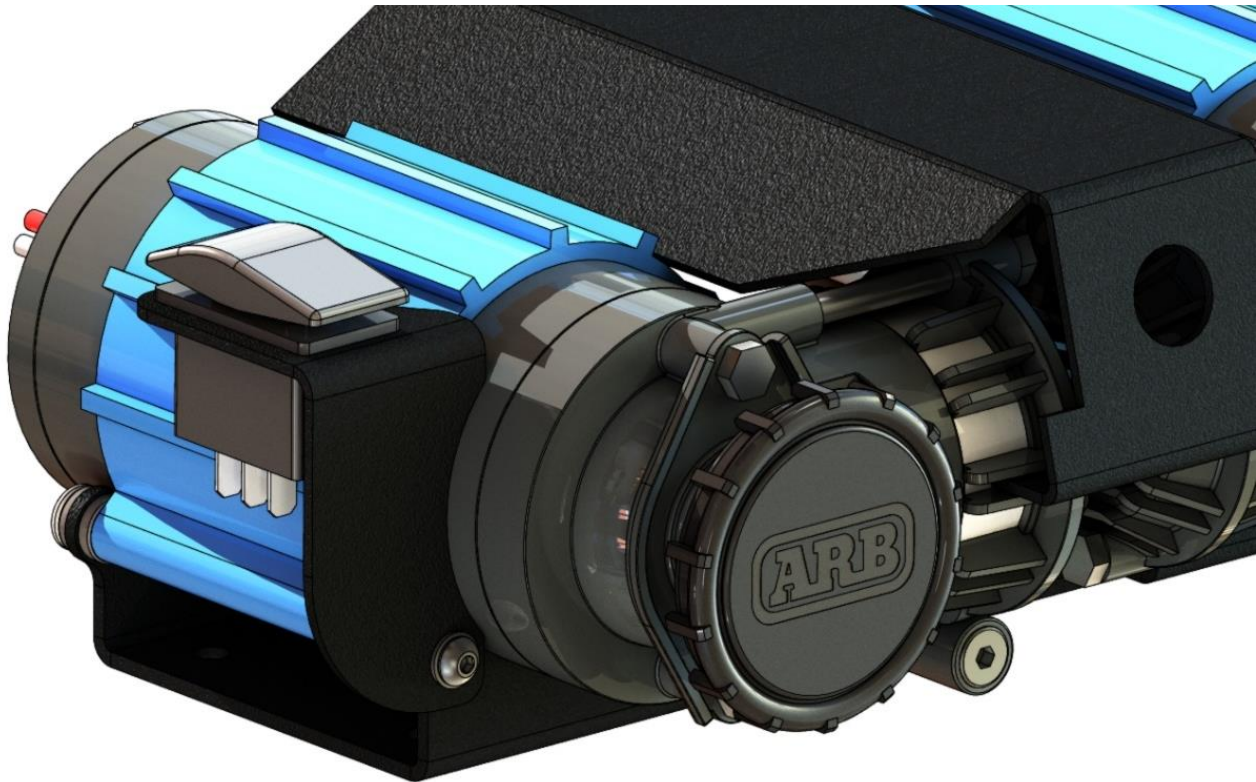

SDHQ Motorsports
190 S McQueen Rd
Ste 109 Gilbert, AZ 85233
www.SDHQoffroad.com

Product Packing List

Product: SDHQ-00-1103-SM

Description: SDHQ Built ARB Compressor Switch Mount

- | | | |
|-------|---------------------------------------|-----------------|
| _____ | (1) Switch Mount Bracket | SDHQ-00-1103-SM |
| _____ | (1) Hardware Package | |
| _____ | (1) M5 - 0.8 x 18mm S.S. Bolt | |
| _____ | (1) M5 Zinc Plated Spring Lock Washer | |
| _____ | (1) 1/4" S.S. Washer | |

SDHQ Motorsports
190 S McQueen Rd
Ste 109 Gilbert, AZ 85233
www.SDHQoffroad.com

INSTALLATION INSTRUCTIONS

Product: *SDHQ-00-1103-SM*

Description: SDHQ Built ARB Compressor Switch Mount

Parts List	Hardware List	Required Tools
(1) Switch Mount Bracket SDHQ-00-1103-SM	(1) M5 – 0.8 x 18mm S.S. Bolt (1) M5 Zinc Plated Spring Lock Washer (1) 1/4" S.S. Washer	4mm Hex Key
Tech Notes		
Fits with ARB Dual and Single compressors Install shown with ARB Twin Compressor Approx. Install Time: 1 Hour		