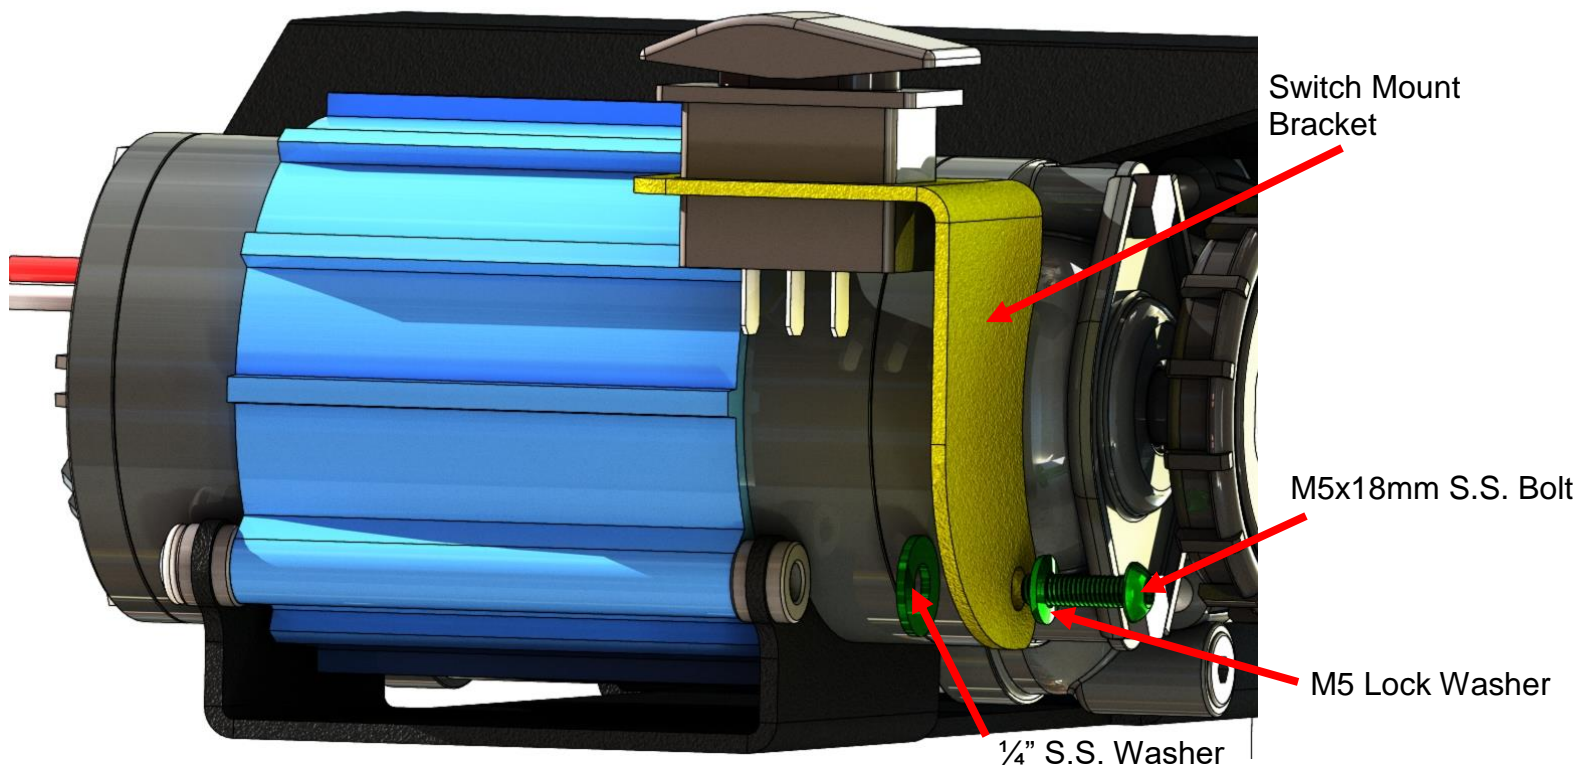

Installation Instructions:

1. Take your compressor and remove the M5 bolt holding the compressor body to the frame.
2. Replace the removed bolt with the mount and hardware as shown above.
3. Pause now and wire the switch, then place it in the mount.
4. Enjoy your SDHQ Built ARB Switch Mount!