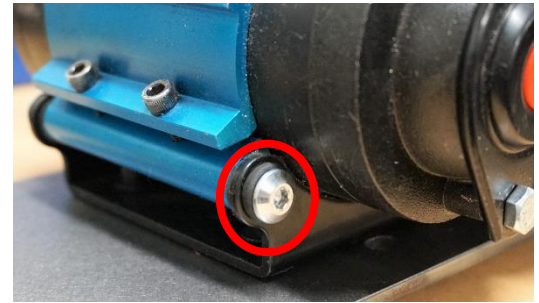

Installation Instructions:

1. Take your compressor and remove the M5 bolt holding the compressor body to the frame.
2. Replace the removed bolt with the mount and hardware as shown above.
3. Pause now and wire the switch, then place it in the mount.
4. Enjoy your SDHQ Built ARB Switch Mount!

Double check all hardware is installed correctly and tight

Re-torque ALL bolts after 100 miles

Follow us on:

Facebook

Instagram

For questions or help with the installation, please email help@sdhqoffroad.com
Store front hours: Mon. – Fri. 8:00am – 5:30pm and Sat. 9:00am – 2:00pm Arizona Time.