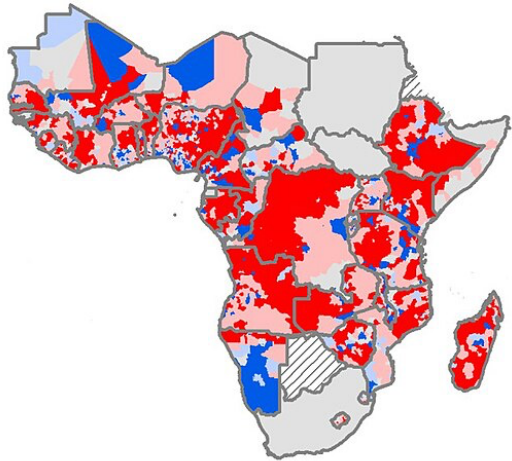

1. The Sahara Desert
2. The Sahel
3. Mount Kilimanjaro
4. Atlas Mountains
5. Tropical rain forests
6. A savannah
7. The Nile River
8. The Congo River
9. The Niger River
10. Lake Victoria
11. The Great Rift Valley

What problems might arise from the most densely populated areas?

**1.4 Climate of Africa:**

Below, you will see a colorful map. The different colors represent the climate type found in a particular region. If you need definitions for the different climate types use the link below the map.

Directions: Answer the questions below using the map on the right.

Africa map of Köppen climate classification

What are the most common climate types in Africa?

How does the climate in the savanna differ from the tropical rainforest?

What climate is found near the Sahara and Sahel?

**1.5 Access to Water in Africa**

As this map shows, access to clean, safe water remains a problem for much of Africa. Pollution, dirty water, and droughts have contributed to widespread disease. Without clean water, crops cannot be watered.