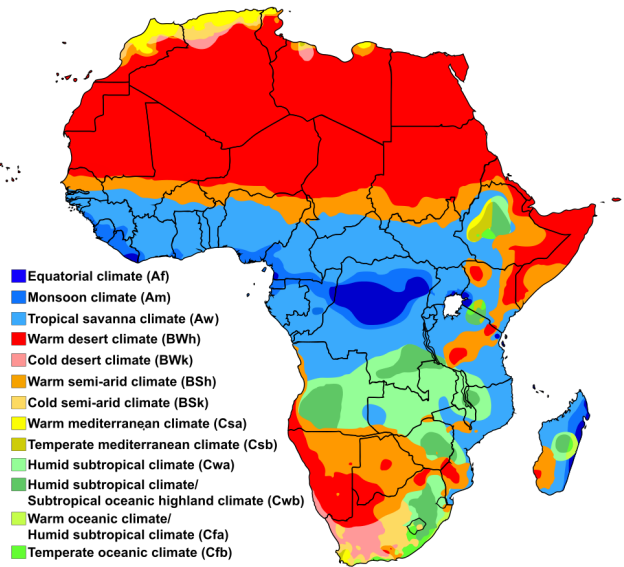

1. The Sahara Desert
2. The Sahel
3. Mount Kilimanjaro
4. Atlas Mountains
5. Tropical rain forests
6. A savannah
7. The Nile River
8. The Congo River
9. The Niger River
10. Lake Victoria
11. The Great Rift Valley

What problems might arise from the most densely populated areas?

**1.4 Climate of Africa:**

Below, you will see a colorful map. The different colors represent the climate type found in a particular region. If you need definitions for the different climate types use the link below the map.

Directions: Answer the questions below using the map on the right.

Africa map of Köppen climate classification

What are the most common climate types in Africa?

How does the climate in the savanna differ from the tropical rainforest?

What climate is found near the Sahara and Sahel?

**1.5 Access to Water in Africa**

As this map shows, access to clean, safe water remains a problem for much of Africa. Pollution, dirty water, and droughts have contributed to widespread disease. Without clean water, crops cannot be watered.