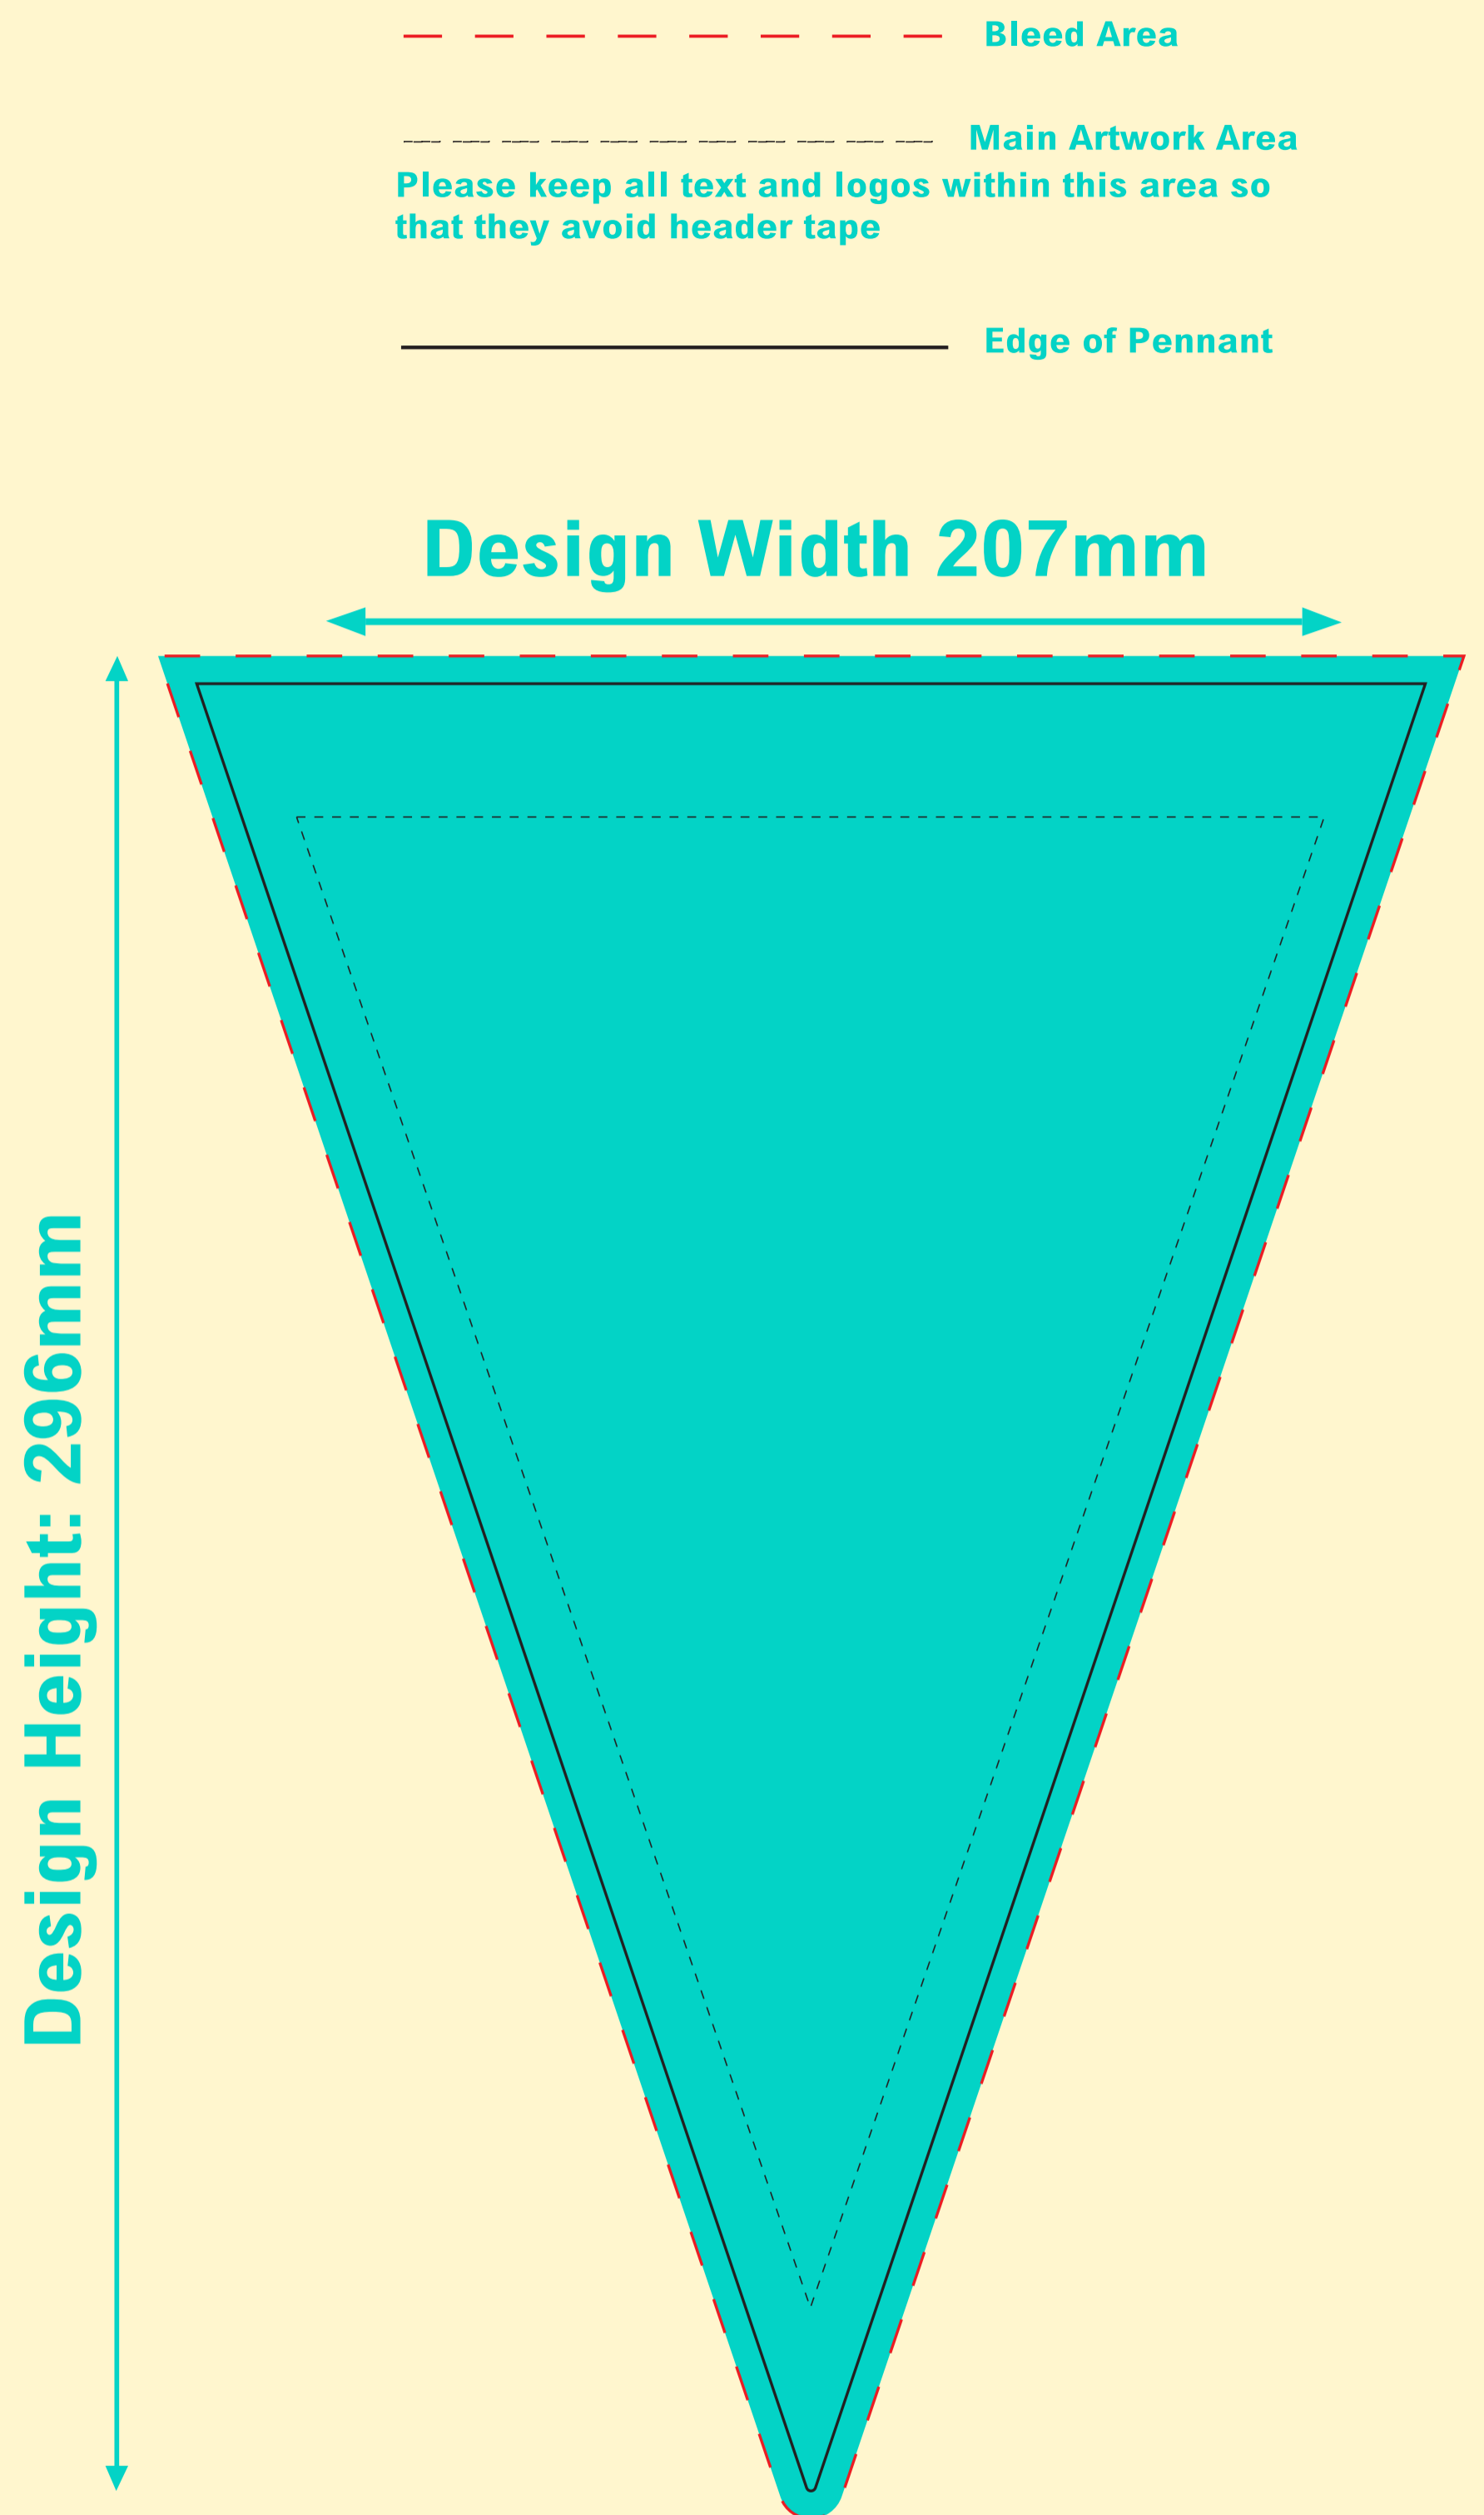

PAPER BUNTING

SPECIFICATIONS

- **FILE FORMAT**

JPEG, EPS (flattened)

- **COLOUR FORMAT**

CMYK

- **RESOLUTION**

200 dpi - full size (800 x 2065mm)
300 dpi - half size (400 x 1032.5mm)

- **ARTWORK FILE SIZE**

207 x 296mm

- **ARTWORK QUALITY**

TO CHECK THE QUALITY OF YOUR ARTWORK
PLEASE VIEW YOUR DESIGN AT "ACTUAL SIZE"

PLEASE NOTE

We have previously accepted PDF file format but have a high number of unforeseen print errors resulting from PDF artwork.

You may supply the artwork as a pdf but we will accept no responsibility for incorrect prints.

We strongly recommend against this option

Template Scale 100% Ratio 1:1