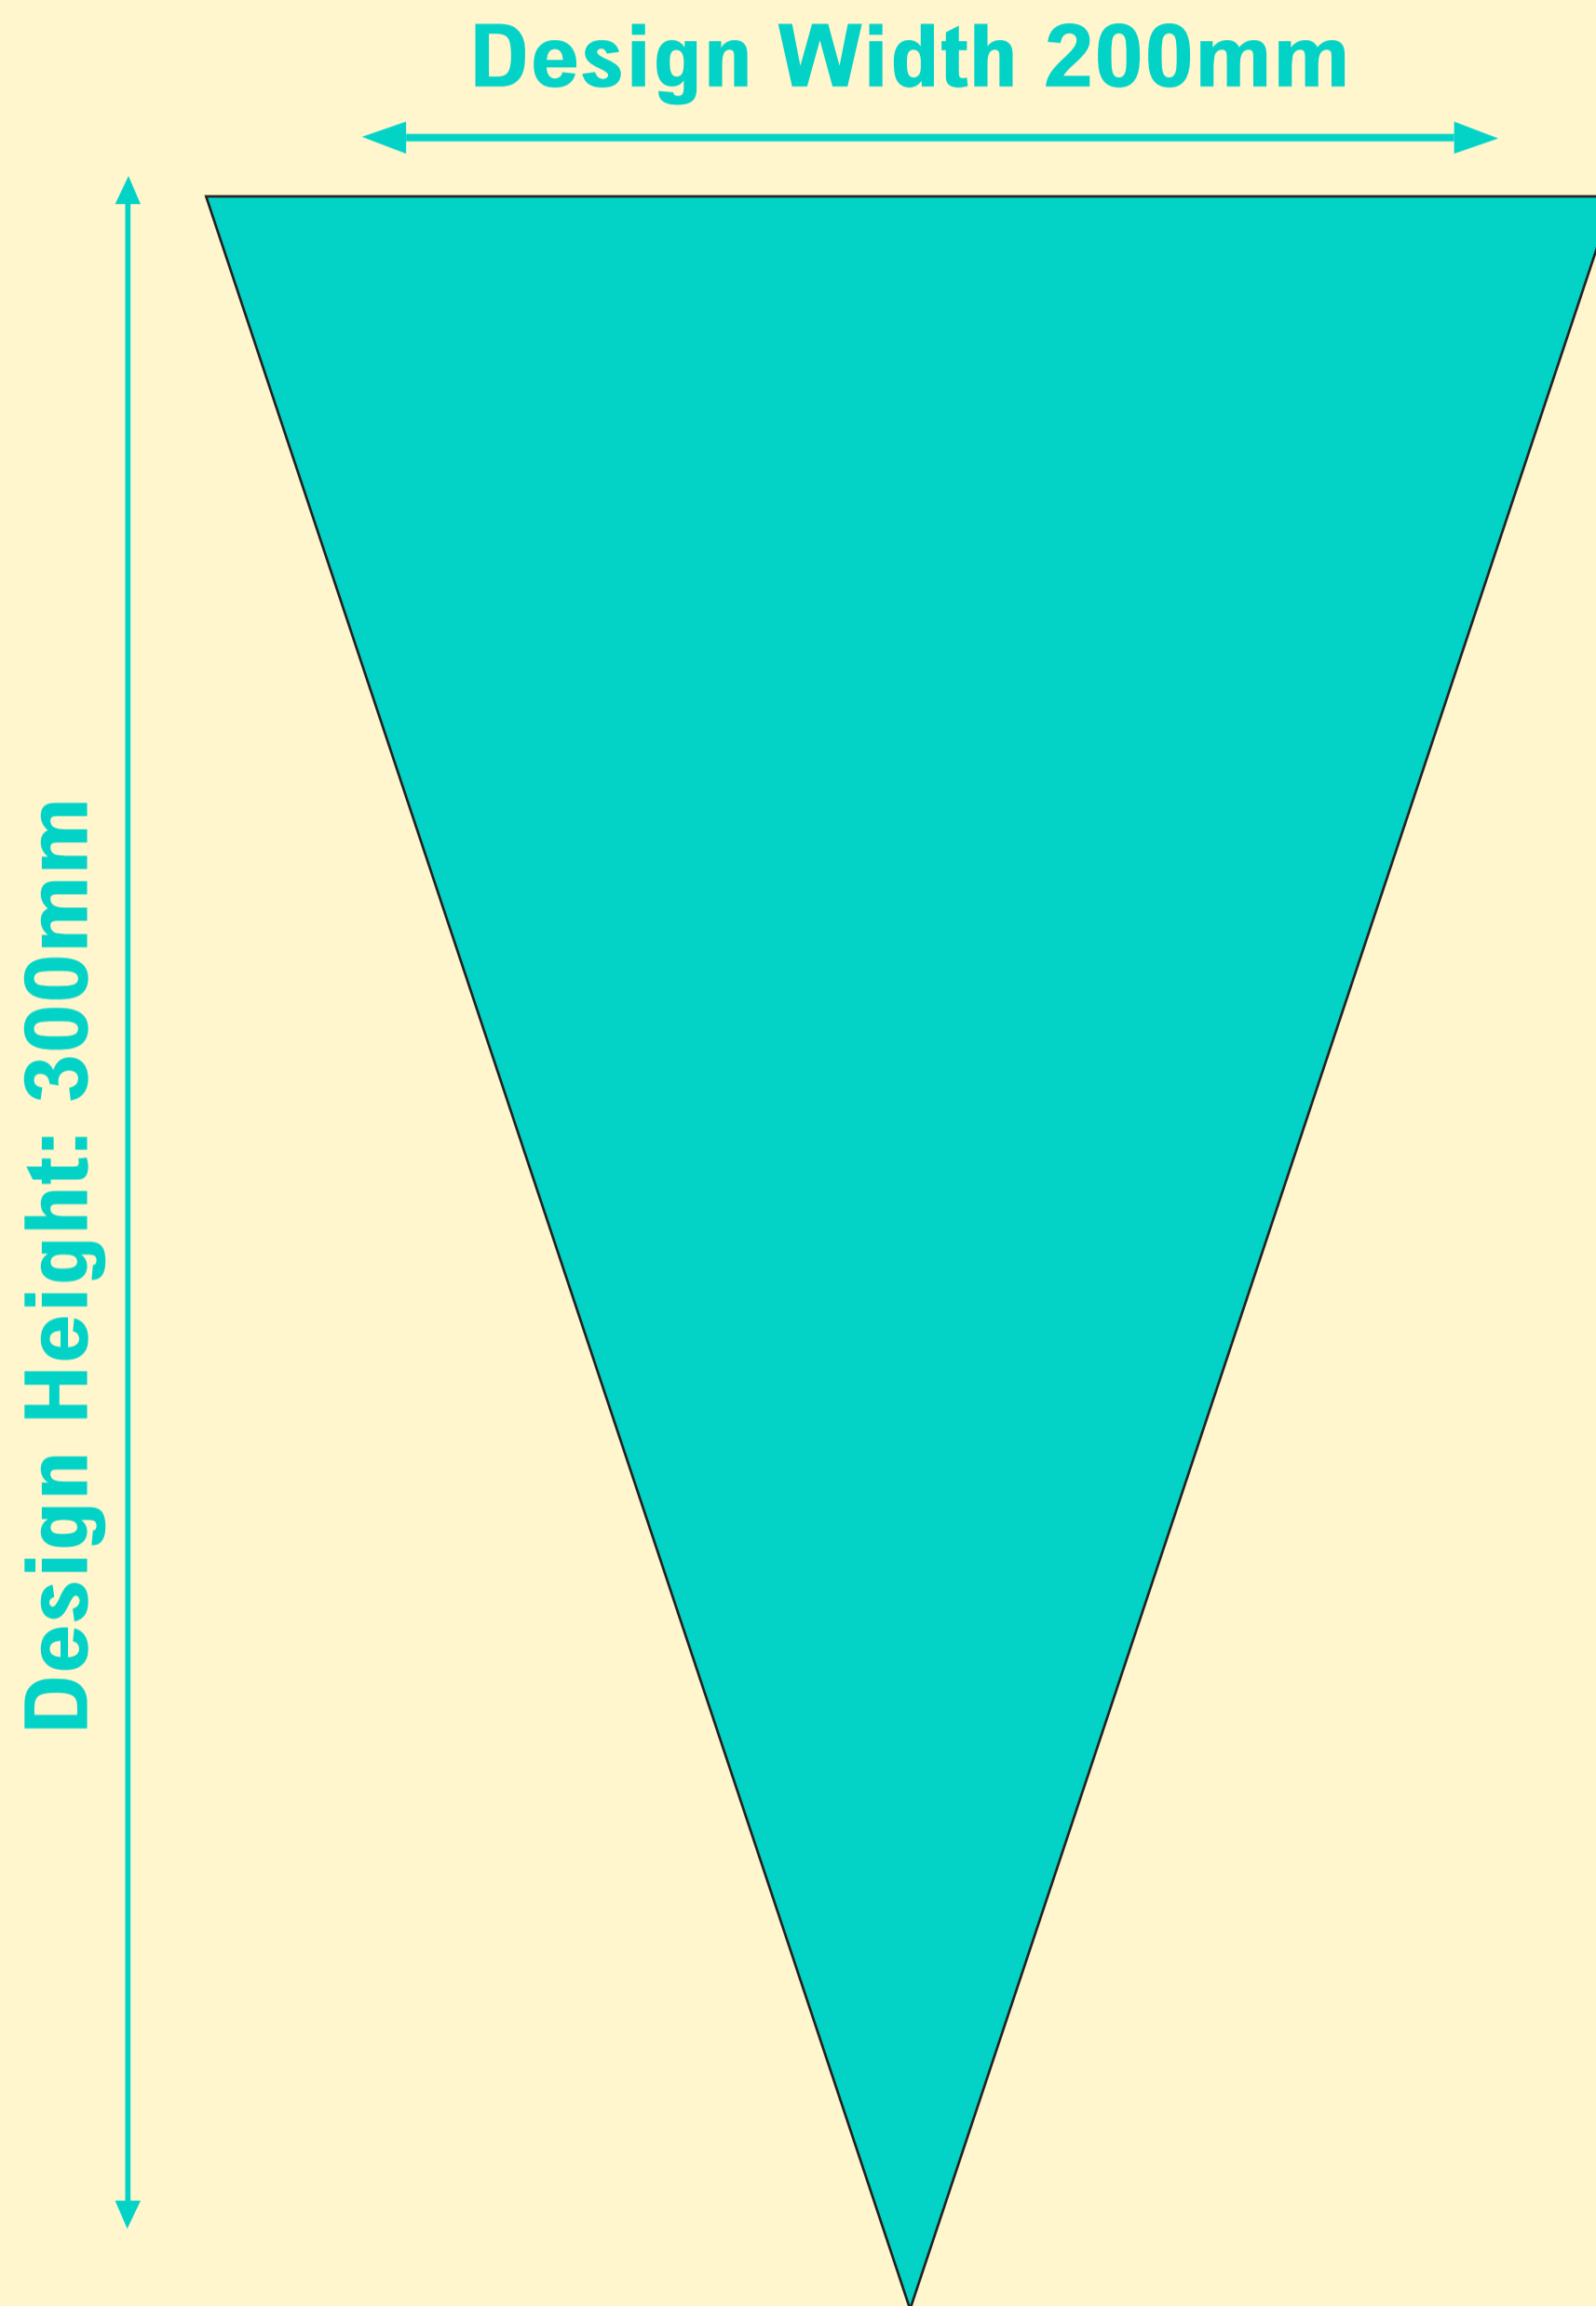

## SPECIFICATIONS

- **FILE FORMAT**

JPEG, EPS (flattened)

- **COLOUR FORMAT**

CMYK

- **RESOLUTION**

200 dpi - full size (800 x 2065mm)  
300 dpi - half size (400 x 1032.5mm)

- **ARTWORK FILE SIZE**

200 x 300mm

- **ARTWORK QUALITY**

TO CHECK THE QUALITY OF YOUR ARTWORK  
PLEASE VIEW YOUR DESIGN AT "ACTUAL SIZE"

Template Scale 100% Ratio 1:1