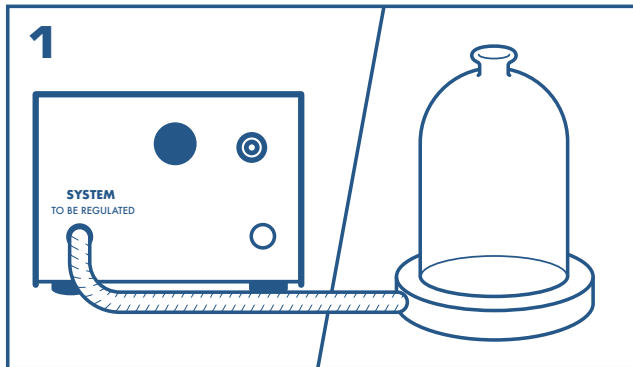

# Quick Start Guide

**VAPOR  
PRESSURE  
CONTROLLER**

Connect system

Connect vacuum

Plug in

Turn on

Set set point

Regulate vacuum