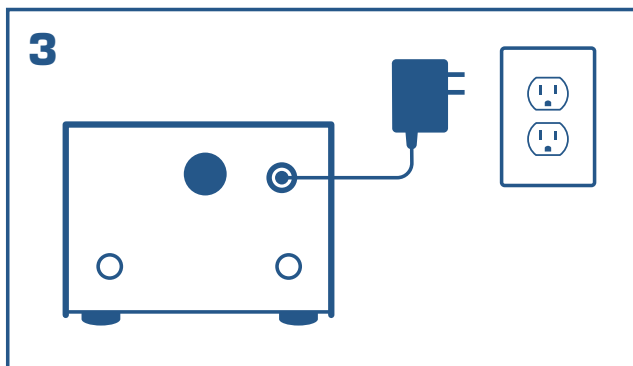

# Quick Start Guide

**VAPOR  
PRESSURE  
CONTROLLER**

Connect system

Connect vacuum

Plug in

Turn on

Set set point

Regulate vacuum