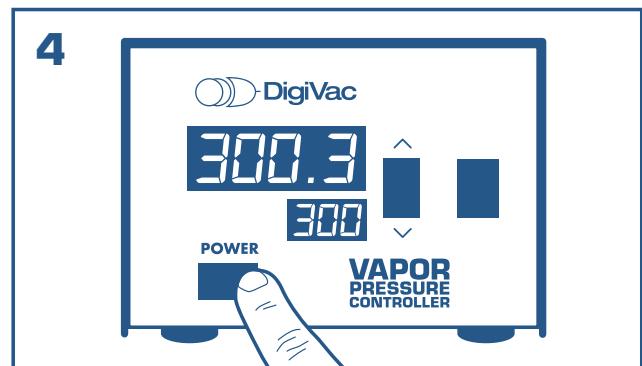

# Quick Start Guide

**VAPOR  
PRESSURE  
CONTROLLER**

Connect system

Connect vacuum

Plug in

Turn on

Set set point

Regulate vacuum