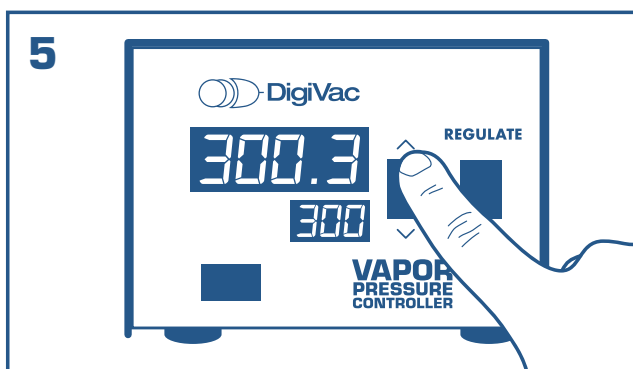

# Quick Start Guide

**VAPOR  
PRESSURE  
CONTROLLER**

Connect system

Connect vacuum

Plug in

Turn on

Set set point

Regulate vacuum