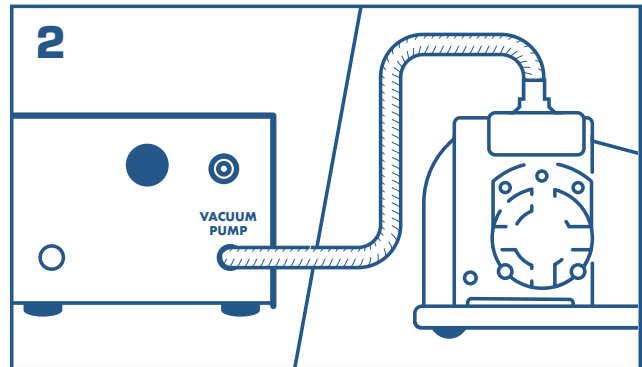

# Quick Start Guide

**VAPOR  
PRESSURE  
CONTROLLER**

Connect system

Connect vacuum

Plug in

Turn on

Set set point

Regulate vacuum