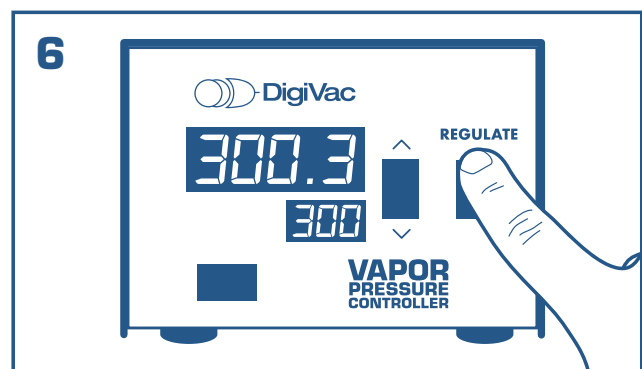

# Quick Start Guide

**VAPOR  
PRESSURE  
CONTROLLER**

Connect system

Connect vacuum

Plug in

Turn on

Set set point

Regulate vacuum