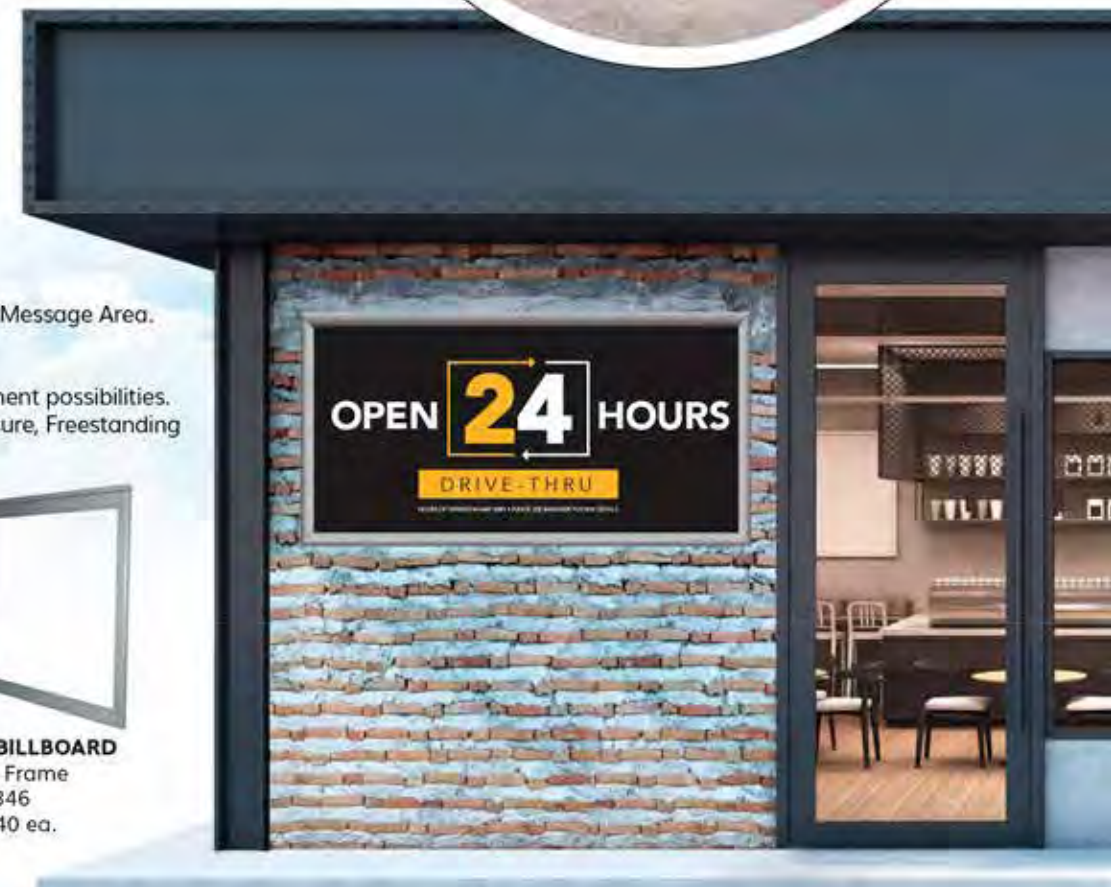

For additional information, custom requests, or to place an order, please contact
PH: 855-292-1818 • FX: 800-443-5588
SALES@OPERATIONALSIGNAGE.COM
MT49947-F | Ref Job: MT34600-F

Want more color options?
Visit us online at OperationalSignage.com to create your custom signage.