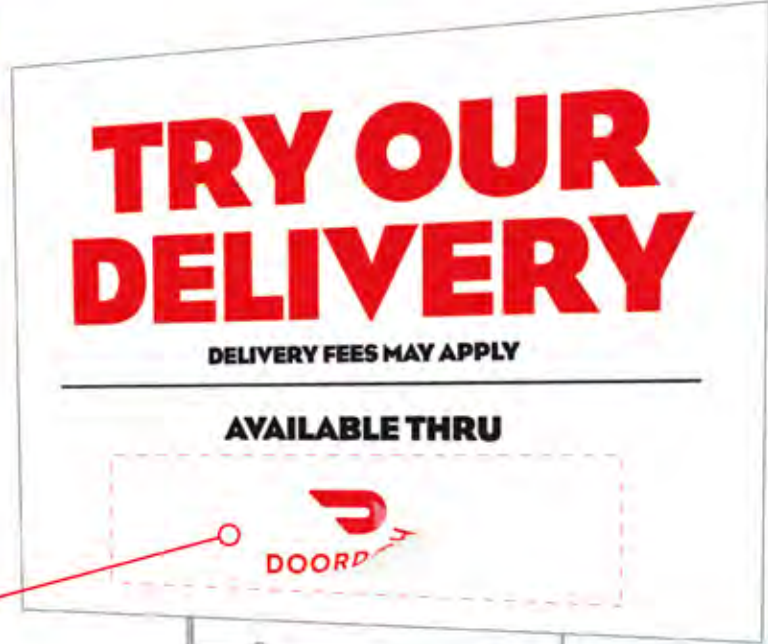

LAWN SIGN
24" x 18"
AM-630016
$25.75 ea.
includes hardware & snipes

©2023 OperationalSignage.com. Brand names, logos, likenesses & trademarks used herein remain the property of their respective owners. Illustrations are for creative purposes only and do not imply endorsement of or direct affiliation with associations and/or individuals. All rights reserved.

For additional information, custom requests, or to place an order, please contact
PH: 855-292-1818 • FX: 800-443-5588
SALES@OPERATIONALSIGNAGE.COM
MT49931-F | Ref Job: MT32713-F

Want more color options?
Visit us online at OperationalSignage.com to create your custom signage.

Curbside Pickup

2023 Restaurant Merchandising Catalog

PARKING SIGN
12" x 18"
AM-670236-SN
$29.00 ea.
sign only

This sign can be used with Black or Yellow hardware base