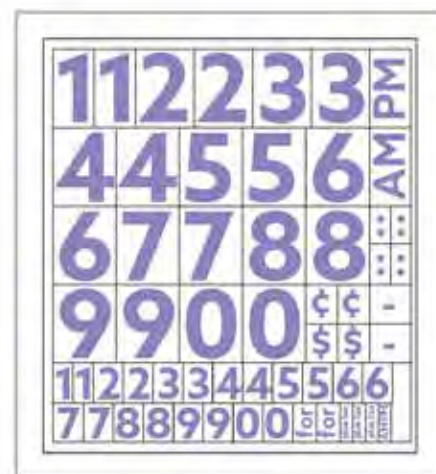

Sample Snipe Sheet
included with each element.