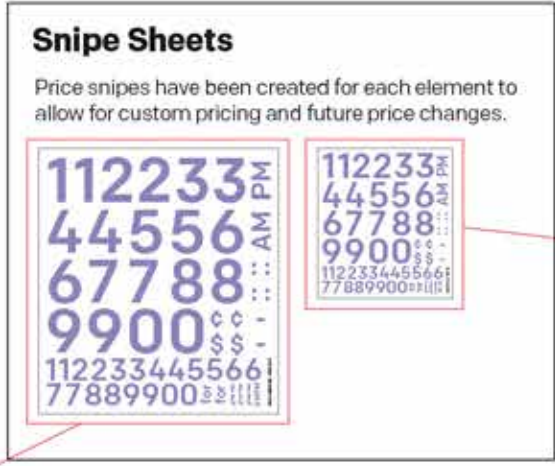

Bag of Ice

2023 Restaurant Merchandising Catalog

EXTERIOR DECAL
30" x 40"
AM-550029
\$46.25 ea.
customize price
with snipe sheet included

LAWN SIGN
18" x 24"
AM-630026
\$19.57 ea.
customize price
with snipe sheet
& hardware included