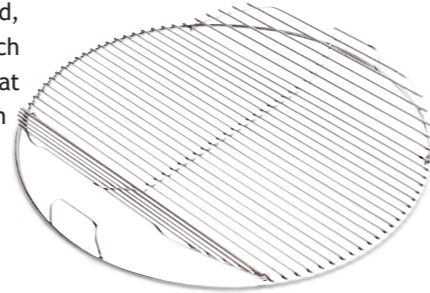

Hinged Cooking Grill