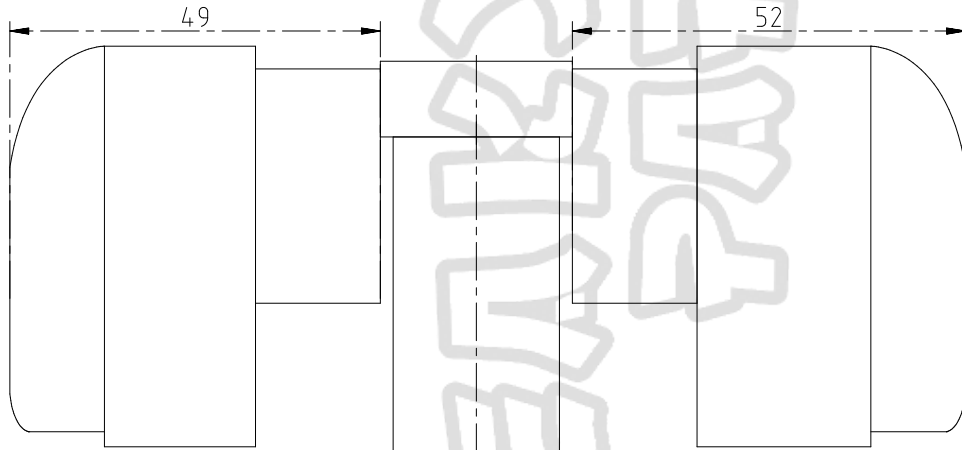

FreakyParts Wilwood Midlite Template for Mazda MX5 NC Disc size 290x22mm

Locate inside
wheel centre