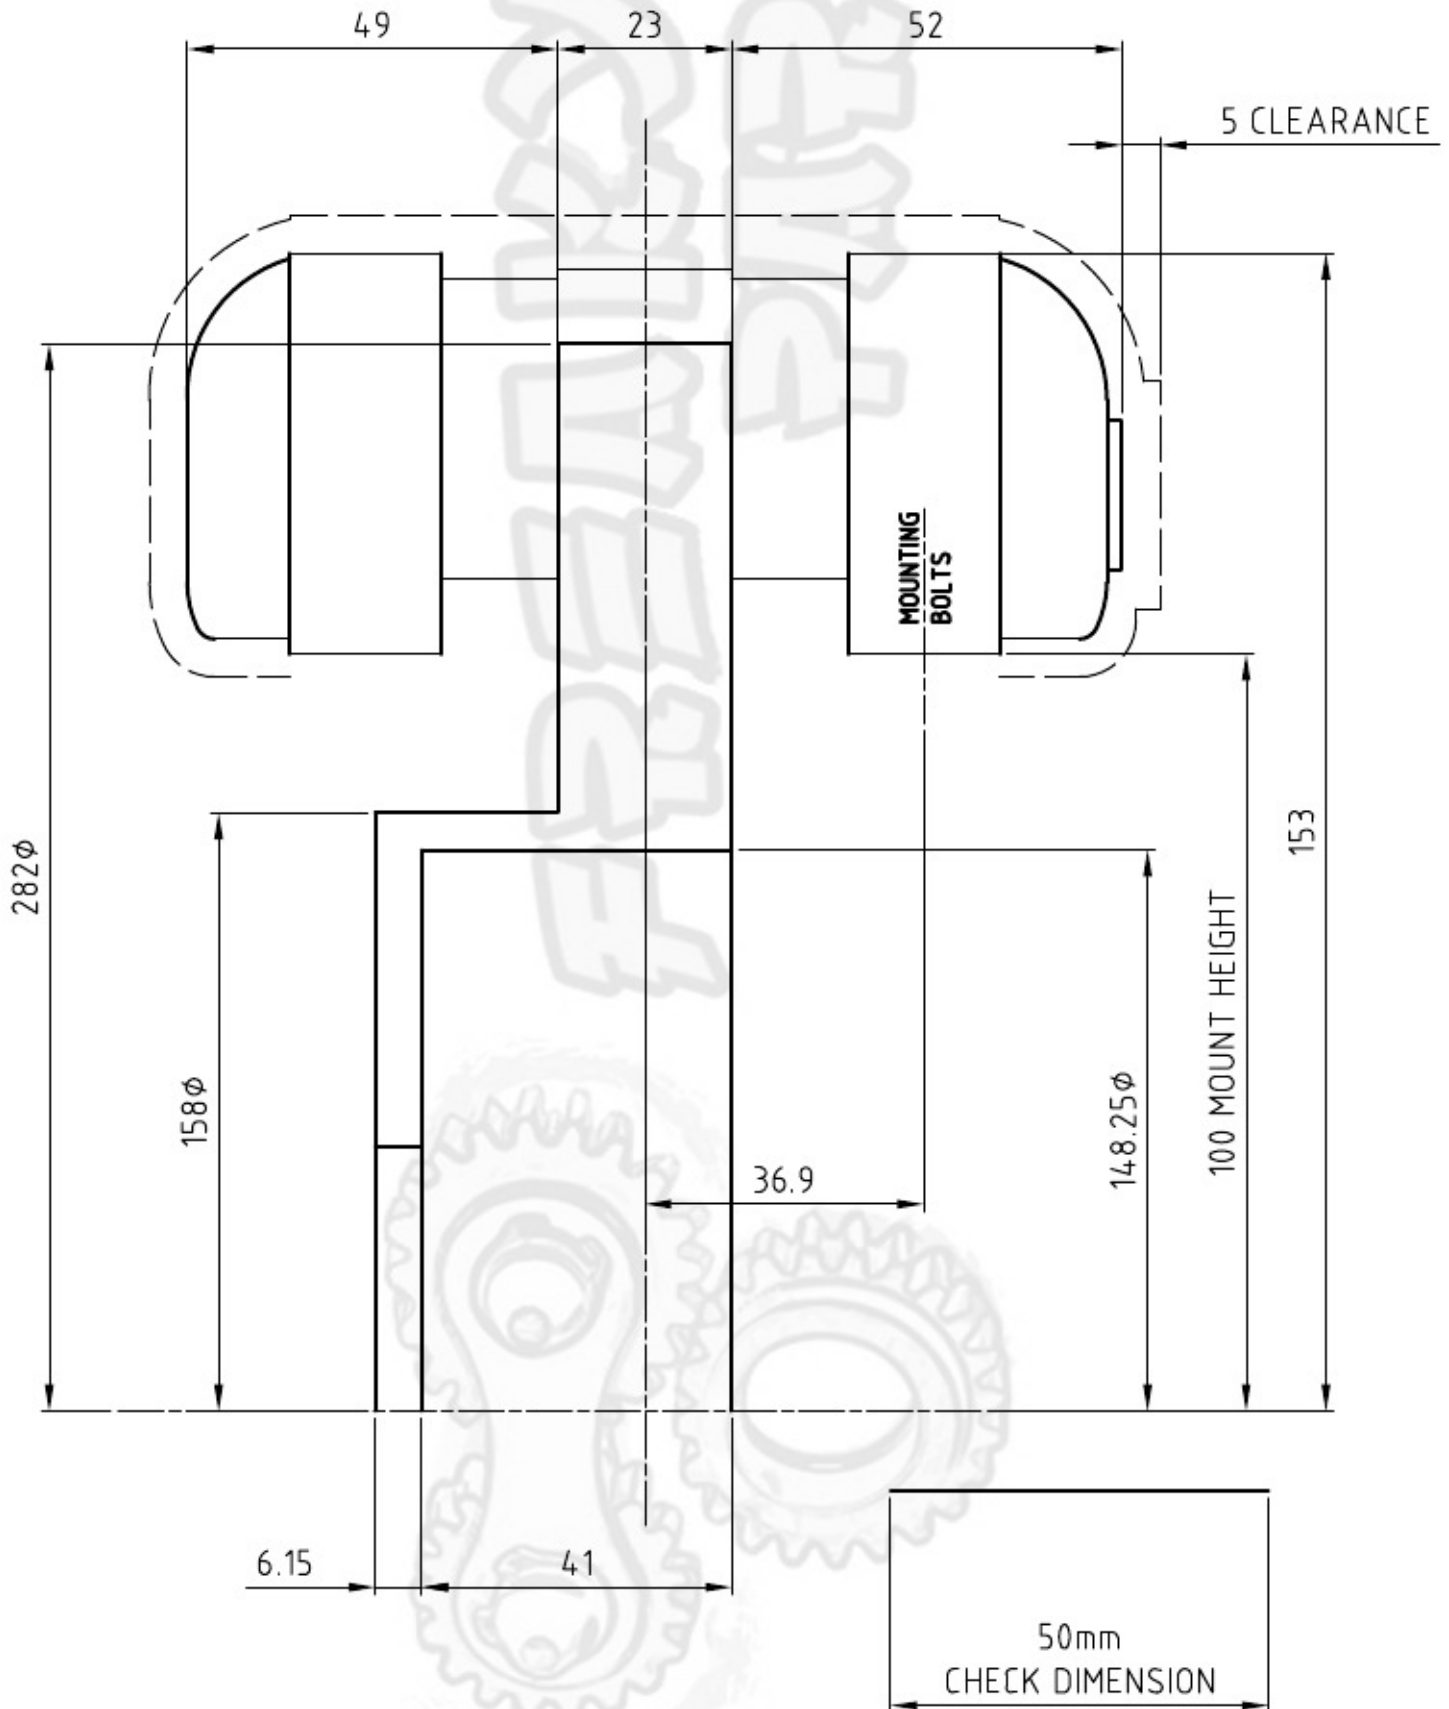

FreakyParts Wilwood Midilite Template for Honda DC2/EK9

DISC SIZE - 282DIA x 23 THK