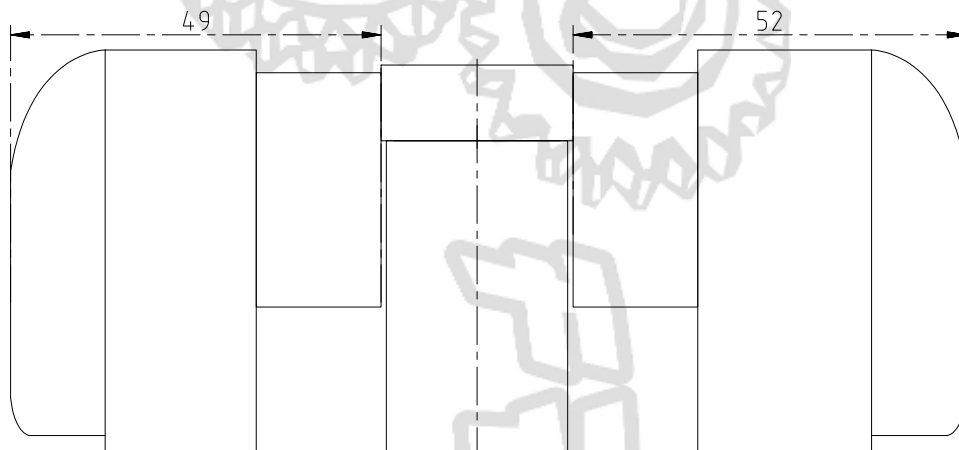

FreakyParts Wilwood Midlite Template for Mazda MX5 NA/NB

Disc size 300x24mm

Locate inside
wheel centre