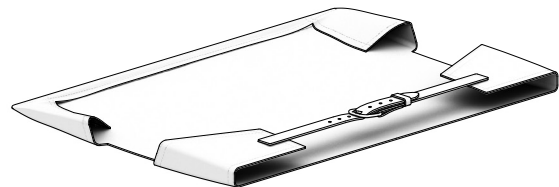

## Noman folding chair

2x Sides

Seat

Backrest

4x Round piece

Strap

Assembly Video

Scan the QR code to view detailed assembly video by designer Sebastian Peter Jørgensen.