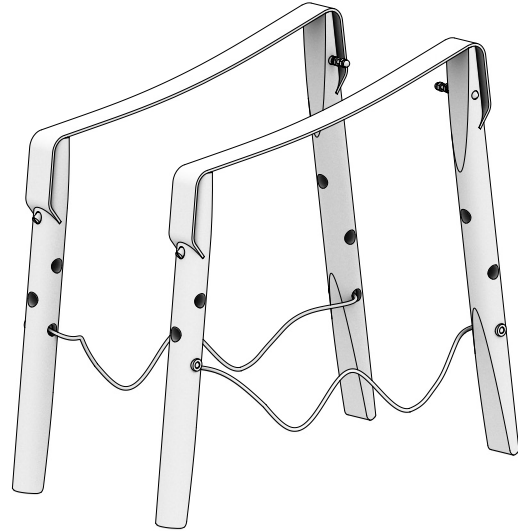

# HANNUN

Assembly instructions

## Noman folding chair

2x Sides

Seat

Backrest

4x Round piece

Strap

Assembly Video

Scan the QR code to view detailed assembly video by designer Sebastian Peter Jørgensen.