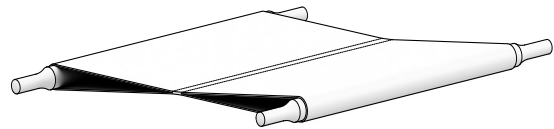

# HANNUN

Assembly instructions

## Noman folding chair

2x Sides

Seat

Backrest

4x Round piece

Strap

Assembly Video

Scan the QR code to view detailed assembly video by designer Sebastian Peter Jørgensen.