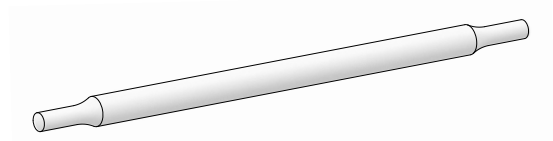

# HANNUN

Assembly instructions

## Noman folding chair

2x Sides

Seat

Backrest

4x Round piece

Strap

Assembly Video

Scan the QR code to view detailed assembly video by designer Sebastian Peter Jørgensen.