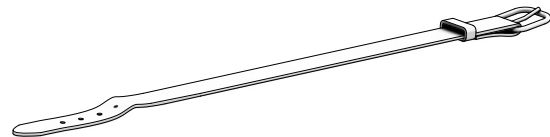

# HANNUN

Assembly instructions

## Noman folding chair

2x Sides

Seat

Backrest

4x Round piece

Strap

Assembly Video

Scan the QR code to view detailed assembly video by designer Sebastian Peter Jørgensen.