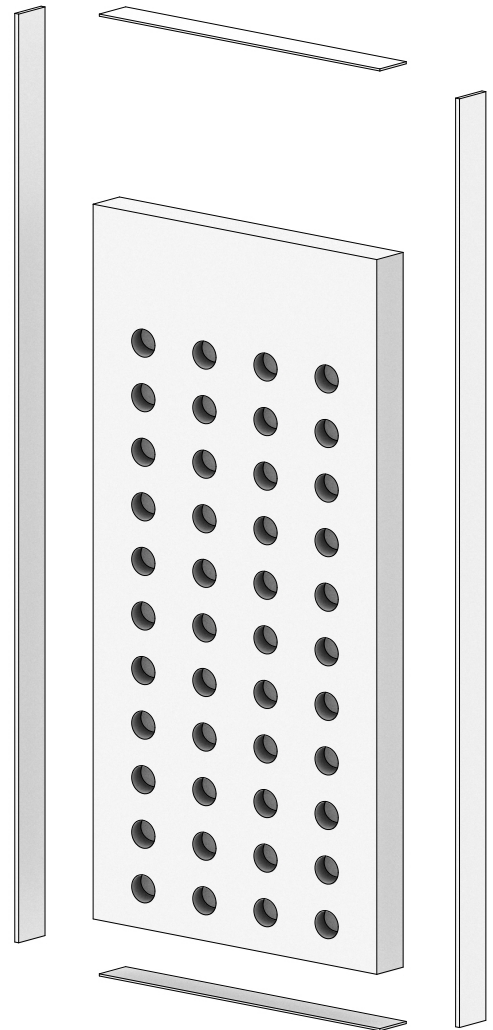

HANNUN

Assembly instructions

Sote hanging panel

- Small Vertical -

Panel + Package strips

TIP: Use package strips around the panel for wall markup instead of measuring.

Follow the video link at the bottom for detailed instructions.

12x Hangers

Assembly Video

Scan the QR code to view detailed assembly video by designer Sebastian Peter Jørgensen.