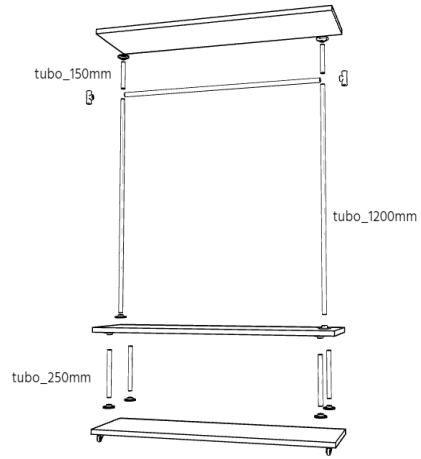

Elrond Coat Rack

x3 tubo_1200mm

x4 tubo_250mm

x2 tubo_150mm

x21

x12

x2

3 HÄNNLJN