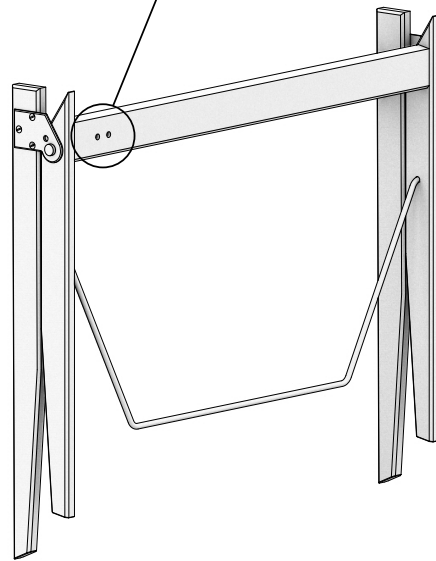

# HANNUN

Assembly instructions

## Drago desk

2x Plugs

1x Frame

1x Cabinet

### Assembly Video

Scan the QR code to view detailed assembly video by designer Sebastian Peter Jørgensen.